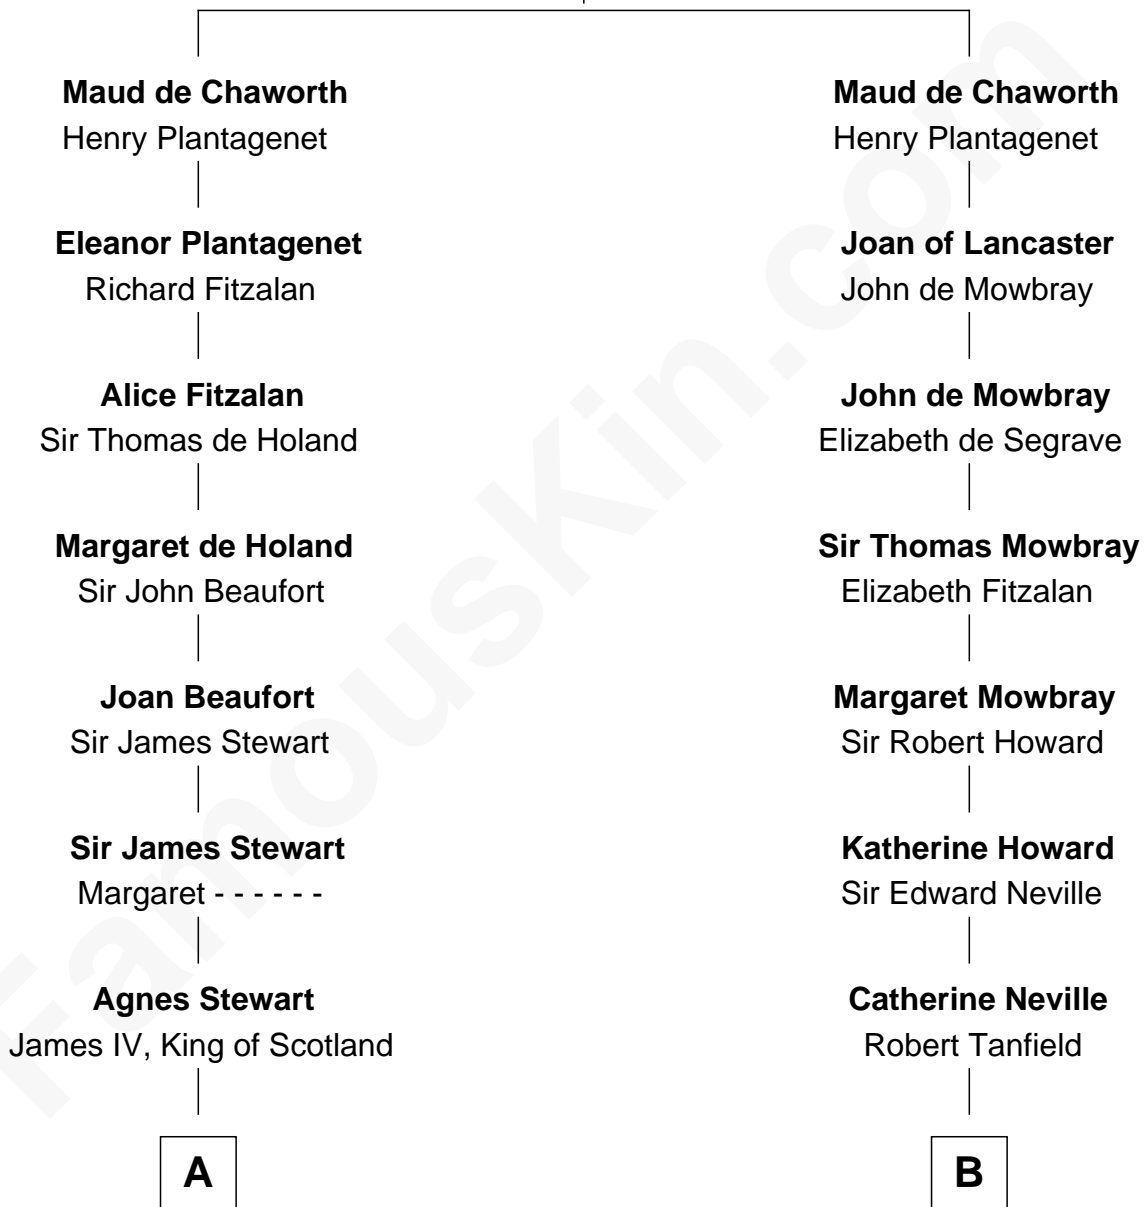

FamousKin.com Relationship Chart of

Guy Ritchie

British Filmmaker

16th cousin 5 times removed of

Thomas Jefferson

3rd U.S. President and Signer of the Declaration of Independence

Sir Patrick de Chaworth

Isabella de Beauchamp

Amber Mary Parkinson

Guy Ritchie

British Filmmaker