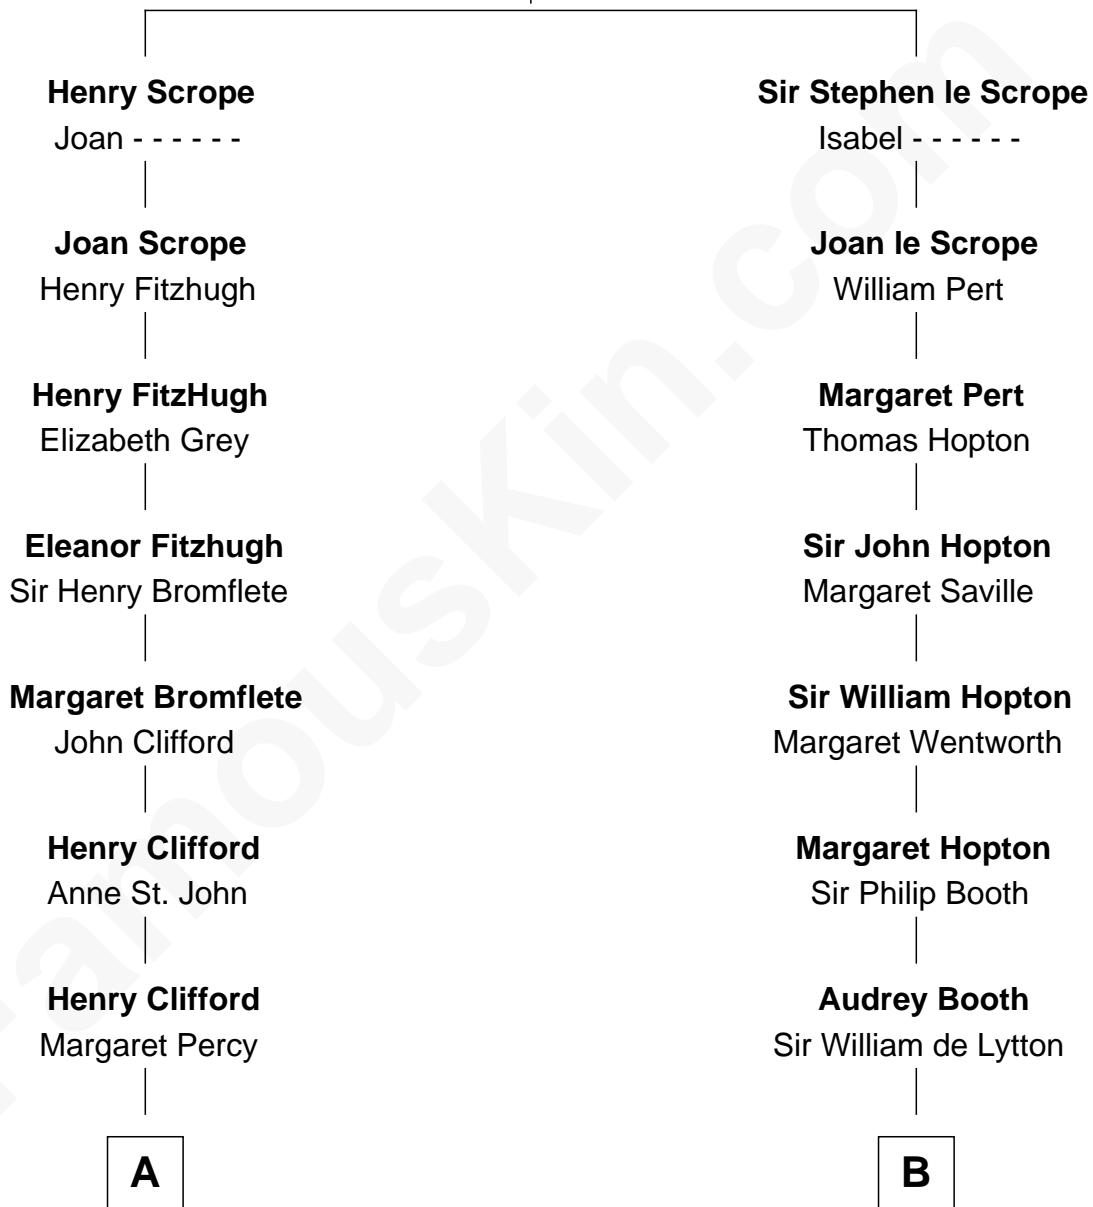

# FamousKin.com Relationship Chart of

**Guy Ritchie**

*British Filmmaker*

15th cousin 6 times removed of

**Thomas Jefferson**

*3rd U.S. President and Signer of the Declaration of Independence*

**Sir Geoffrey le Scrope**

Ivetta de Ros

**C**

Frederica Crofton

Hubert McLaughlin

Vivian Guy Ouseley McLaughlin

Edith Jane Martineau

Doris Margaretta McLaughlin

Stuart John Ritchie

John Vivian Ritchie

Amber Mary Parkinson

**Guy Ritchie**

*British Filmmaker*