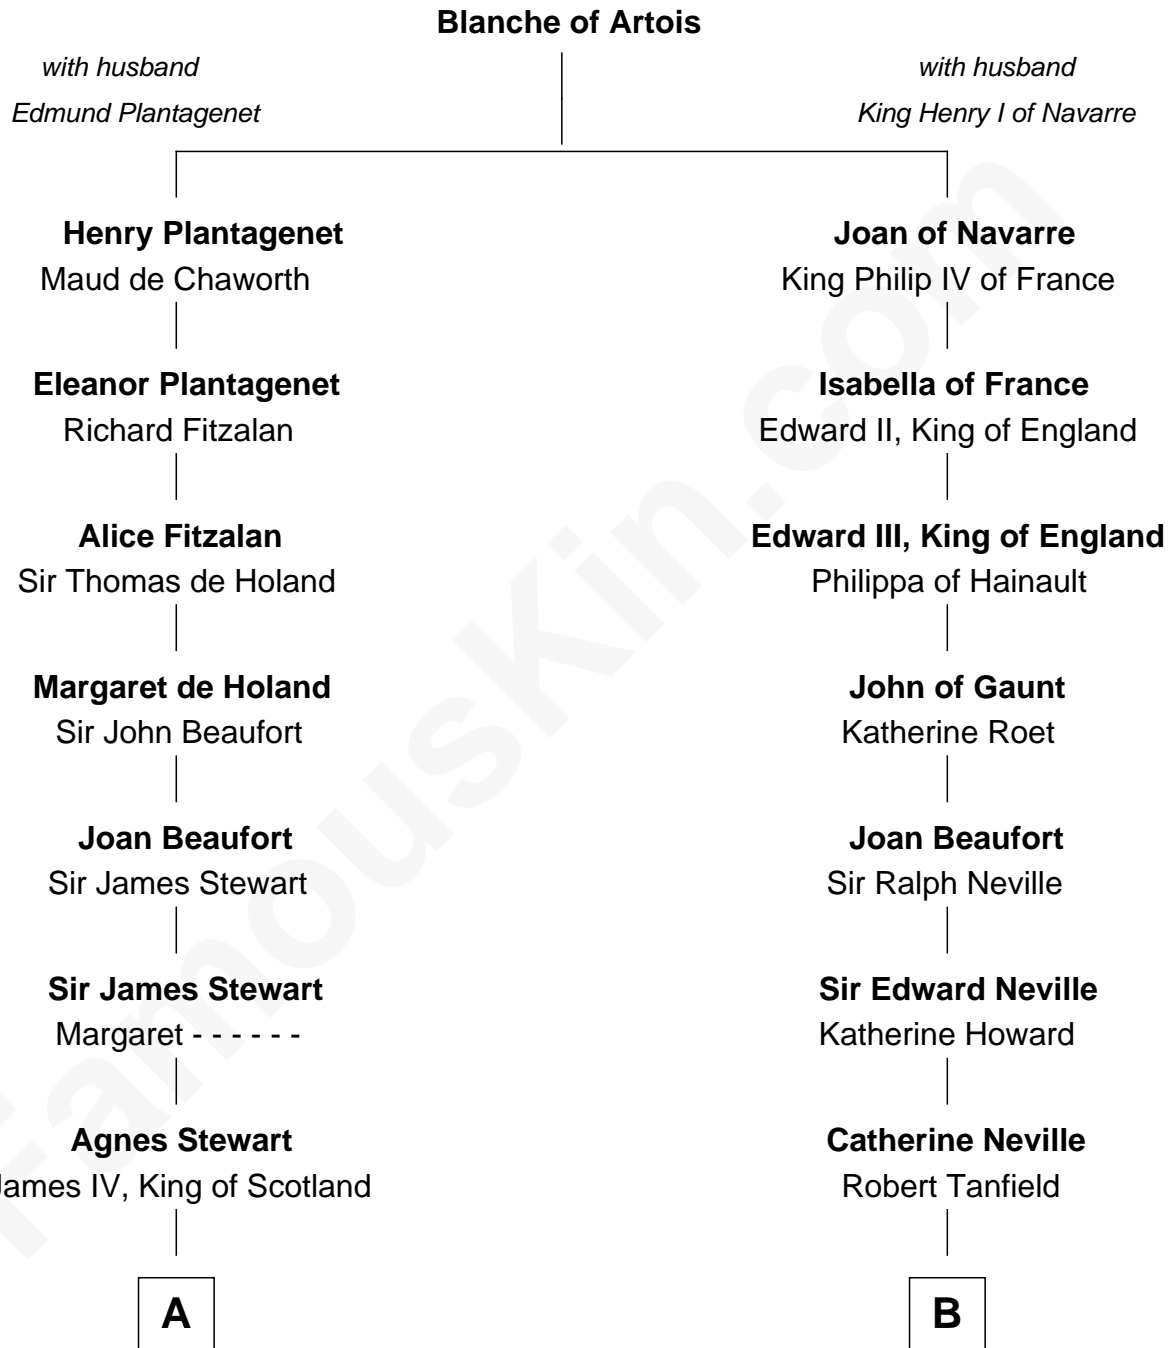

# FamousKin.com Relationship Chart of

**Guy Ritchie**

*British Filmmaker*

16th cousin 5 times removed of

**Thomas Jefferson**

*3rd U.S. President and Signer of the Declaration of Independence*

**C**

Frederica Crofton