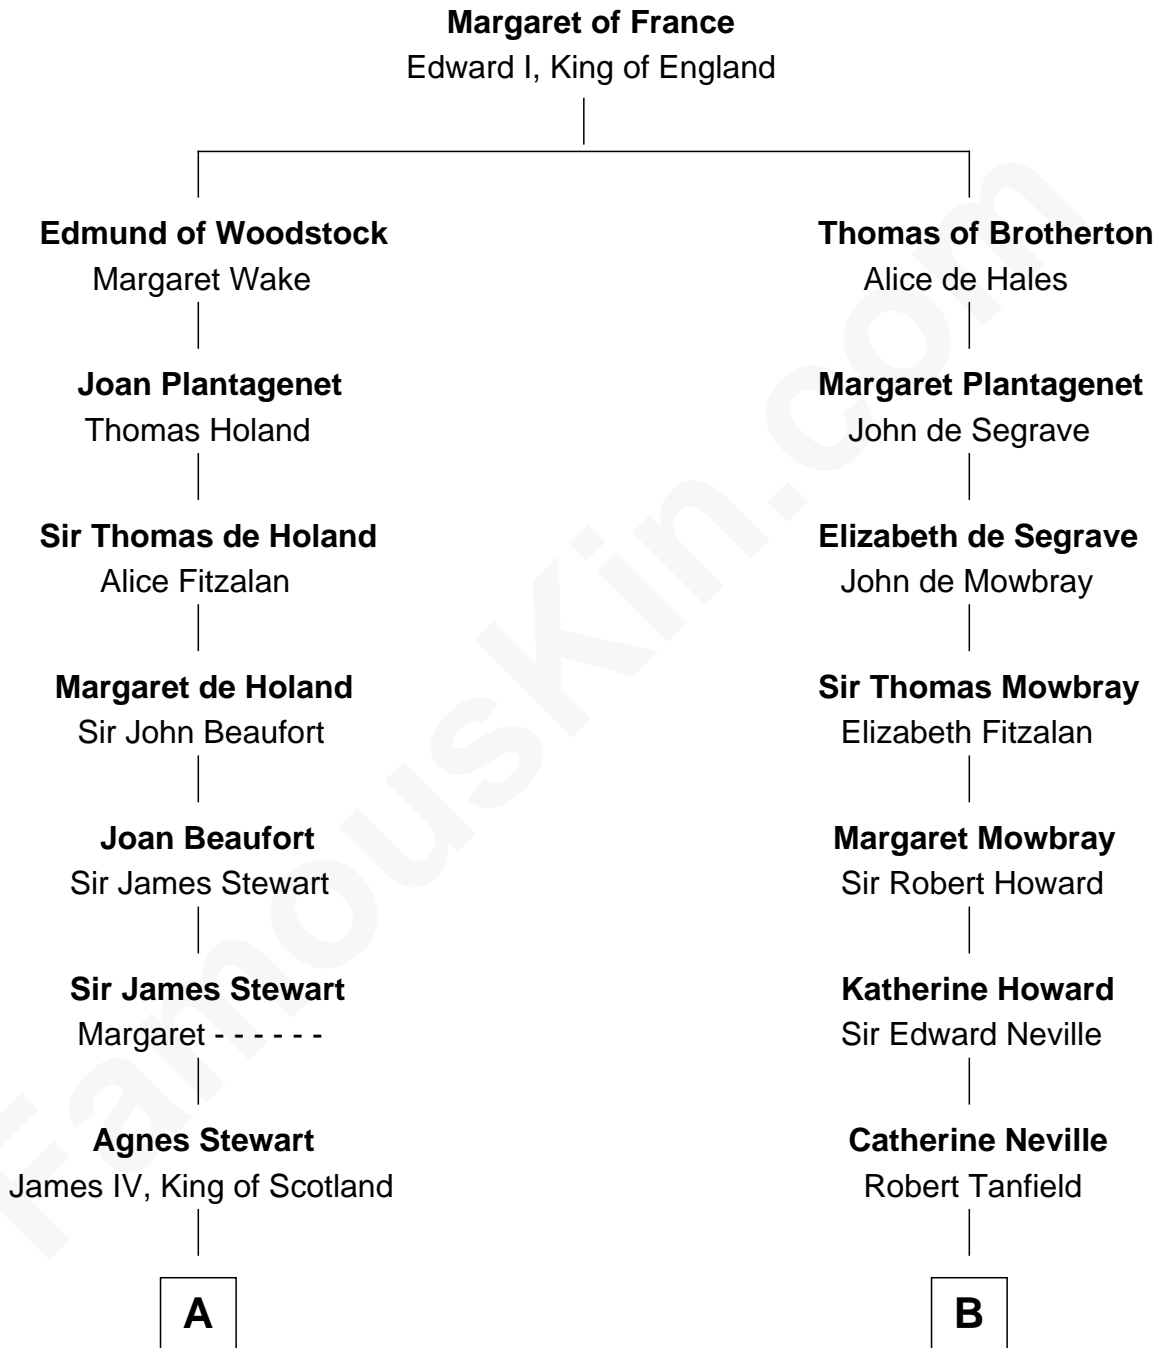

# FamousKin.com Relationship Chart of

**Guy Ritchie**

*British Filmmaker*

16th cousin 5 times removed of

**Thomas Jefferson**

*3rd U.S. President and Signer of the Declaration of Independence*

**C**

Frederica Crofton

Hubert McLaughlin

Vivian Guy Ouseley McLaughlin

Edith Jane Martineau

Doris Margareta McLaughlin

Stuart John Ritchie

John Vivian Ritchie

Amber Mary Parkinson

**Guy Ritchie**

*British Filmmaker*