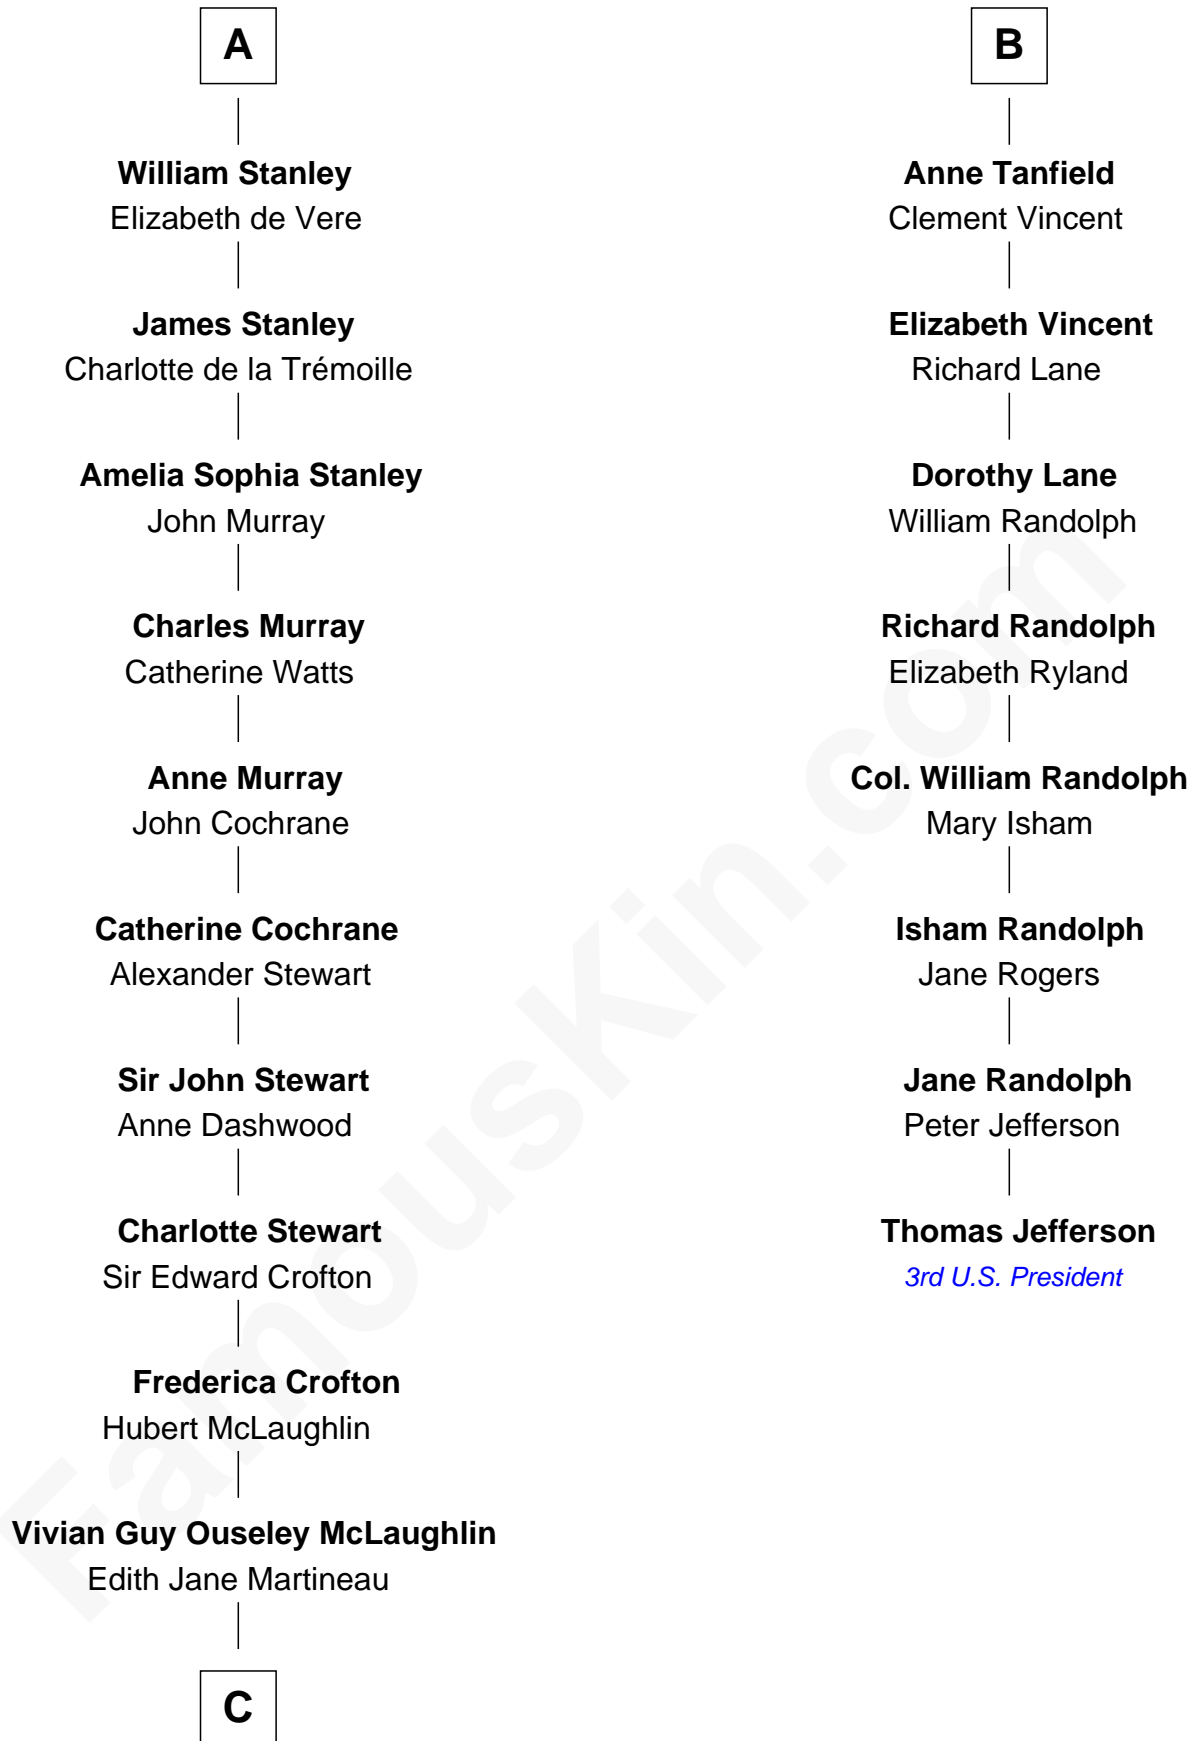

FamousKin.com Relationship Chart of

Guy Ritchie

British Filmmaker

14th cousin 5 times removed of

Thomas Jefferson

3rd U.S. President and Signer of the Declaration of Independence

C

—
Doris Margaretta McLaughlin

Stuart John Ritchie

—
John Vivian Ritchie

Amber Mary Parkinson

—
Guy Ritchie

British Filmmaker

FamousKin.com