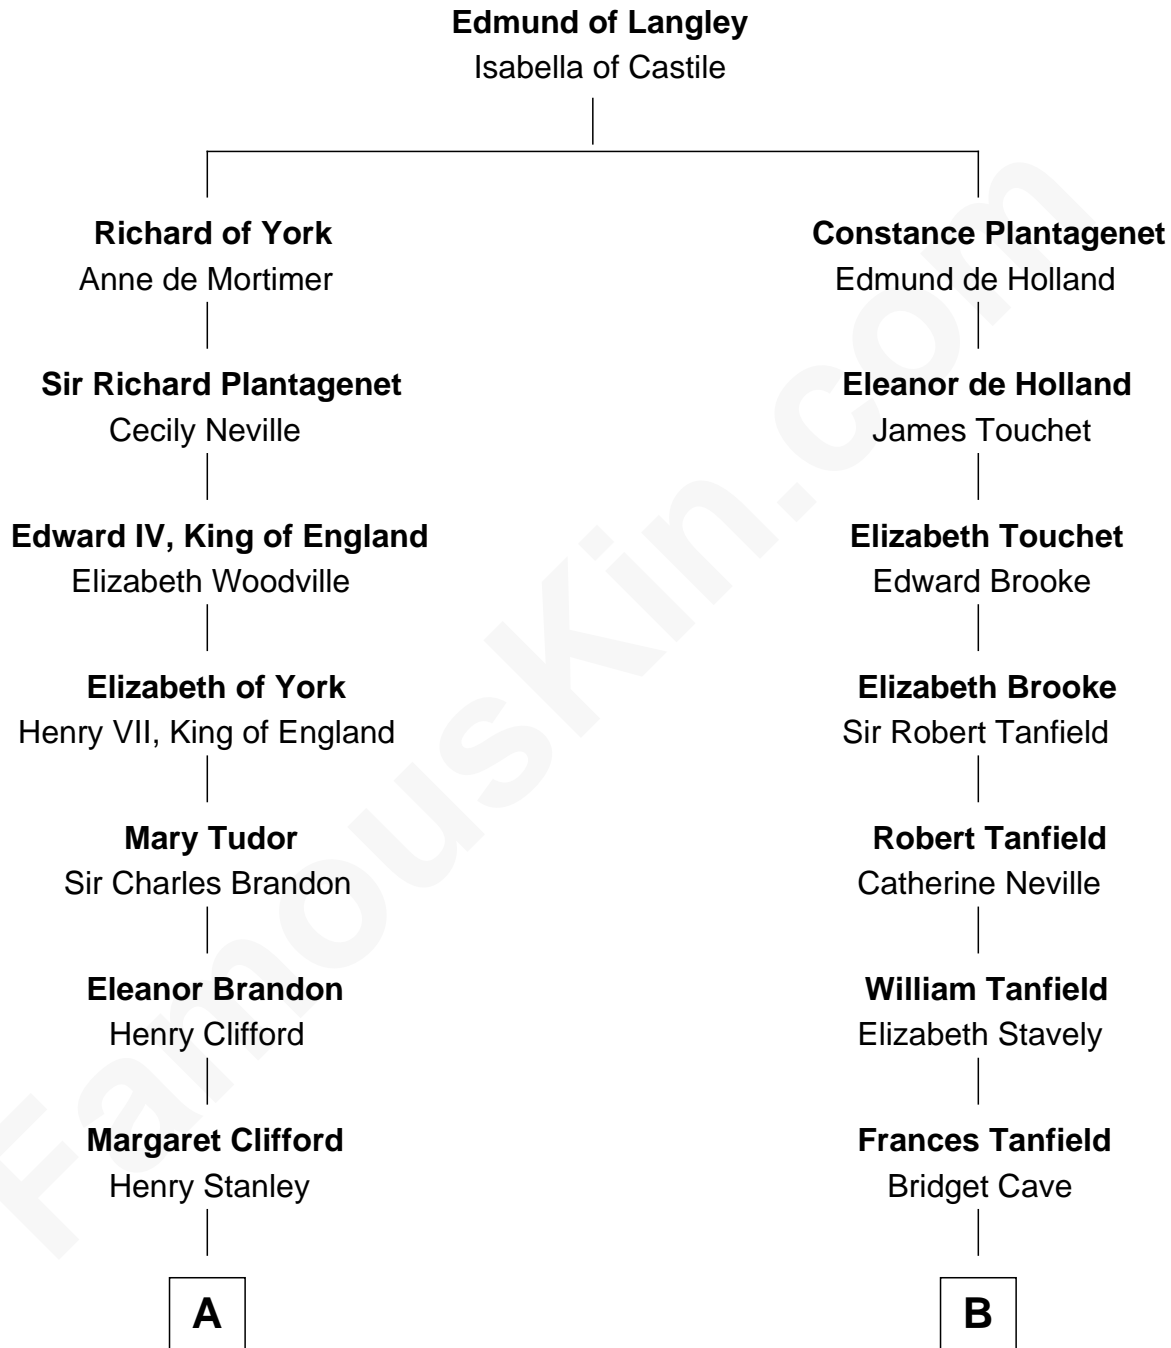

FamousKin.com Relationship Chart of

Guy Ritchie

British Filmmaker

14th cousin 5 times removed of

Thomas Jefferson

3rd U.S. President and Signer of the Declaration of Independence

C

—
Doris Margaretta McLaughlin

Stuart John Ritchie

—
John Vivian Ritchie

Amber Mary Parkinson

—
Guy Ritchie

British Filmmaker

FamousKin.com