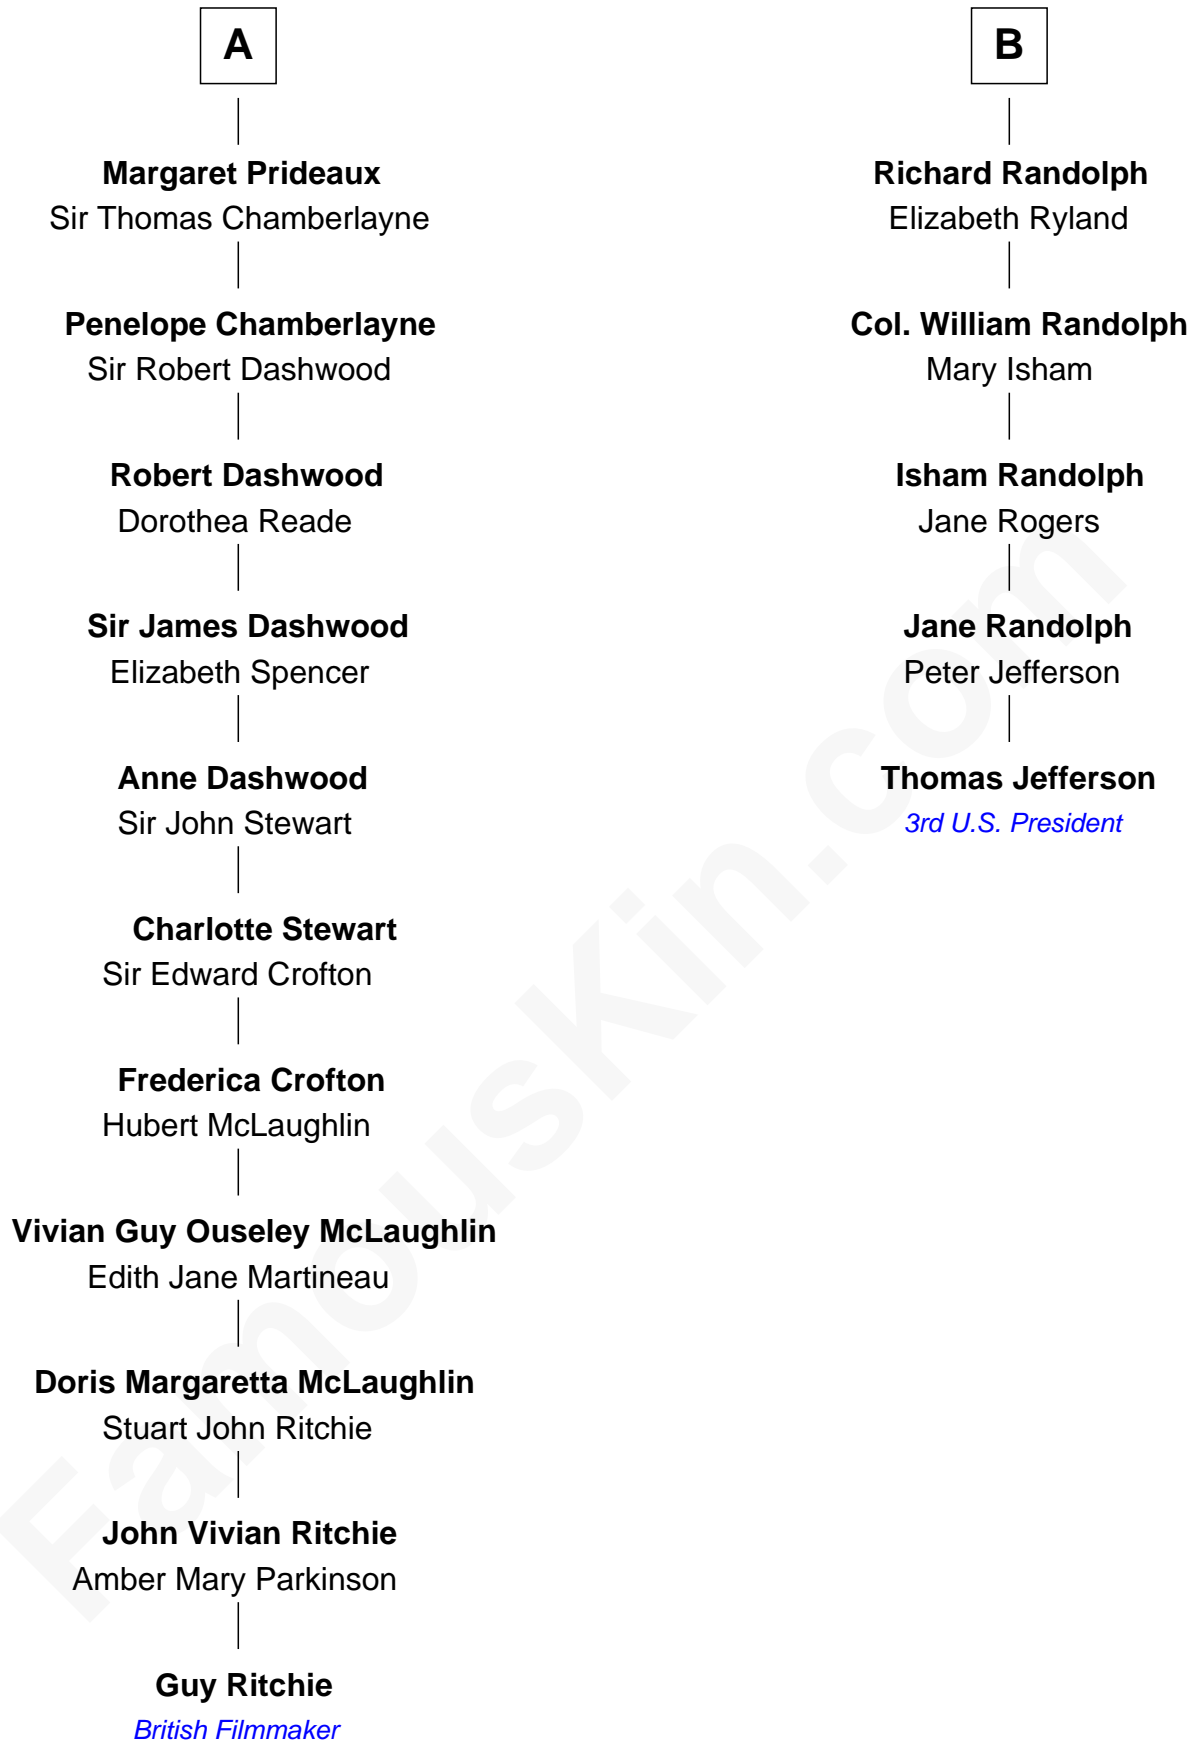

# FamousKin.com Relationship Chart of

**Guy Ritchie**

*British Filmmaker*

11th cousin 6 times removed of

**Thomas Jefferson**

*3rd U.S. President and Signer of the Declaration of Independence*

**Sir Robert Howard**

Margaret Mowbray

Guy Ritchie photo by [Georges Biard](#) (CC BY-SA 3.0)