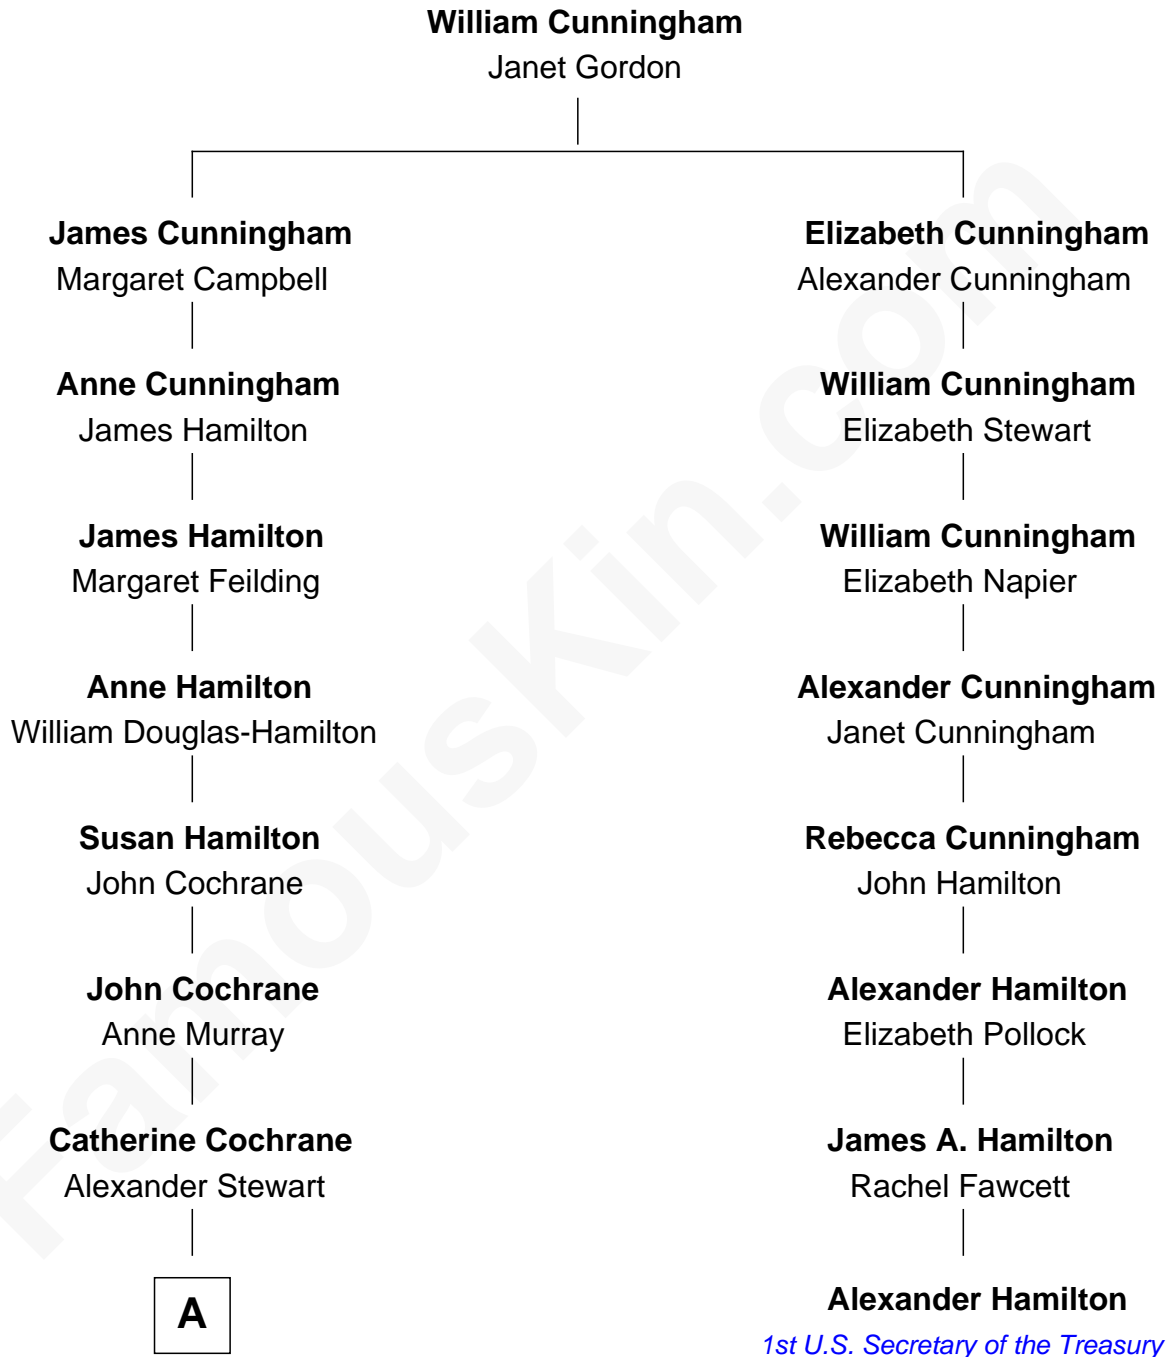

FamousKin.com Relationship Chart of

Guy Ritchie

British Filmmaker

7th cousin 6 times removed of

Alexander Hamilton

1st U.S. Secretary of the Treasury

A

—
Sir John Stewart

Anne Dashwood

—
Charlotte Stewart

Sir Edward Crofton

—
Frederica Crofton

Hubert McLaughlin

—
Vivian Guy Ouseley McLaughlin

Edith Jane Martineau

—
Doris Margaretta McLaughlin

Stuart John Ritchie

—
John Vivian Ritchie

Amber Mary Parkinson

—
Guy Ritchie

British Filmmaker