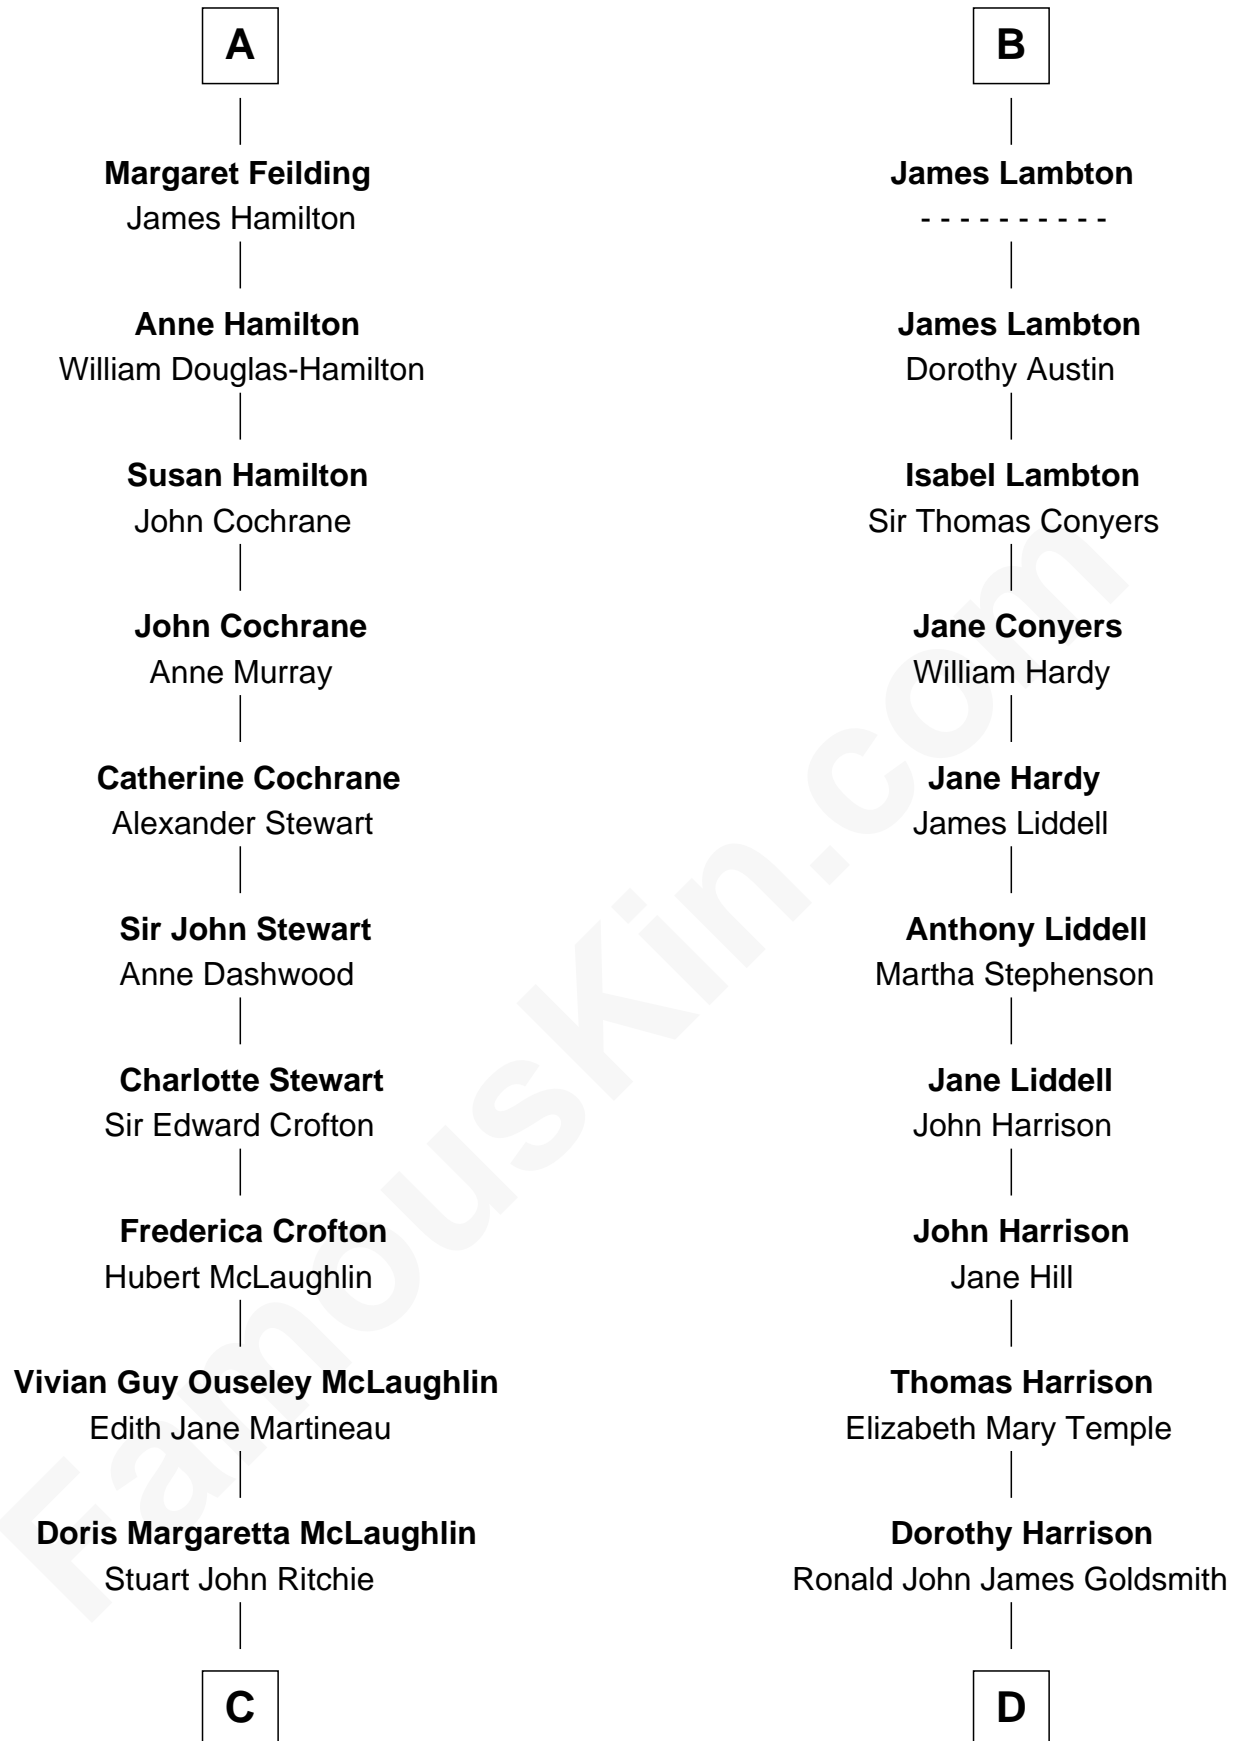

FamousKin.com Relationship Chart of

Guy Ritchie

British Filmmaker

18th cousin of

Catherine Middleton

Princess of Wales

Sir William FitzHugh

Margery Willoughby

Sir Henry FitzHugh

Alice de Neville

Elizabeth FitzHugh

Sir William Parr

William Parr

Mary Salisbury

Maud Parr

Sir Ralph Lane

Dorothy Lane

Sir William Feilding

Basil Feilding

Elizabeth Aston

William Feilding

Susan Villiers

A

Maud FitzHugh

Robert Lambton

William Lambton

Anne - - - - -

Ralph Lambton

Susan Groves

B

C

John Vivian Ritchie
Amber Mary Parkinson