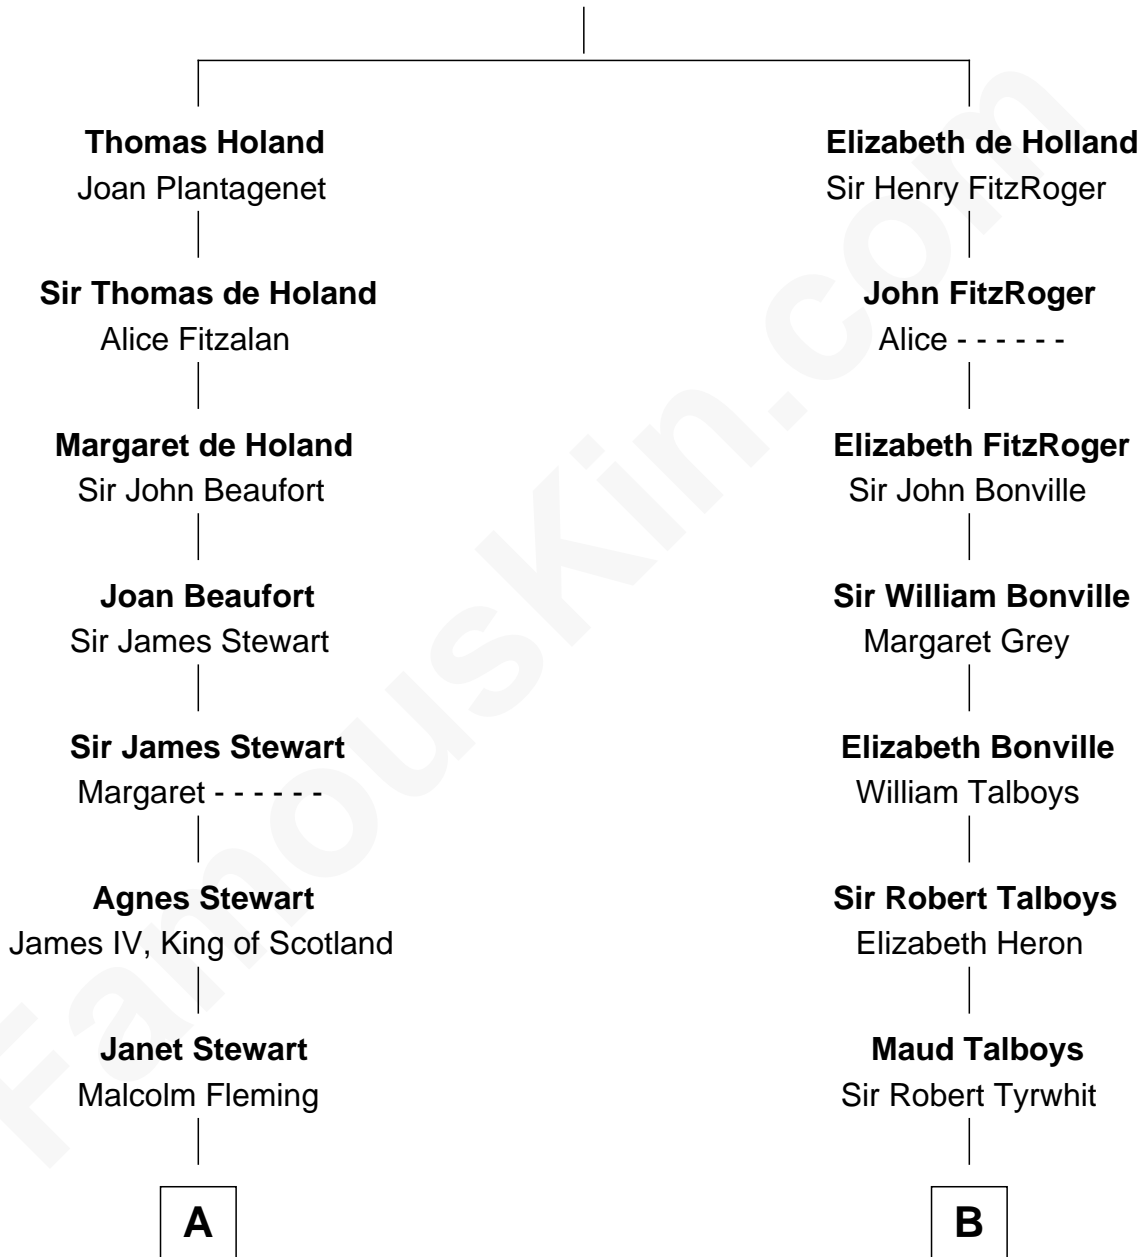

FamousKin.com Relationship Chart of

Guy Ritchie

British Filmmaker

17th cousin 3 times removed of

William Rufus Day

36th U.S. Secretary of State

Sir Robert de Holland

Maude la Zouche

C

—
Vivian Guy Ouseley McLaughlin

Edith Jane Martineau

—
Doris Margareta McLaughlin

Stuart John Ritchie

—
John Vivian Ritchie

Amber Mary Parkinson

—
Guy Ritchie