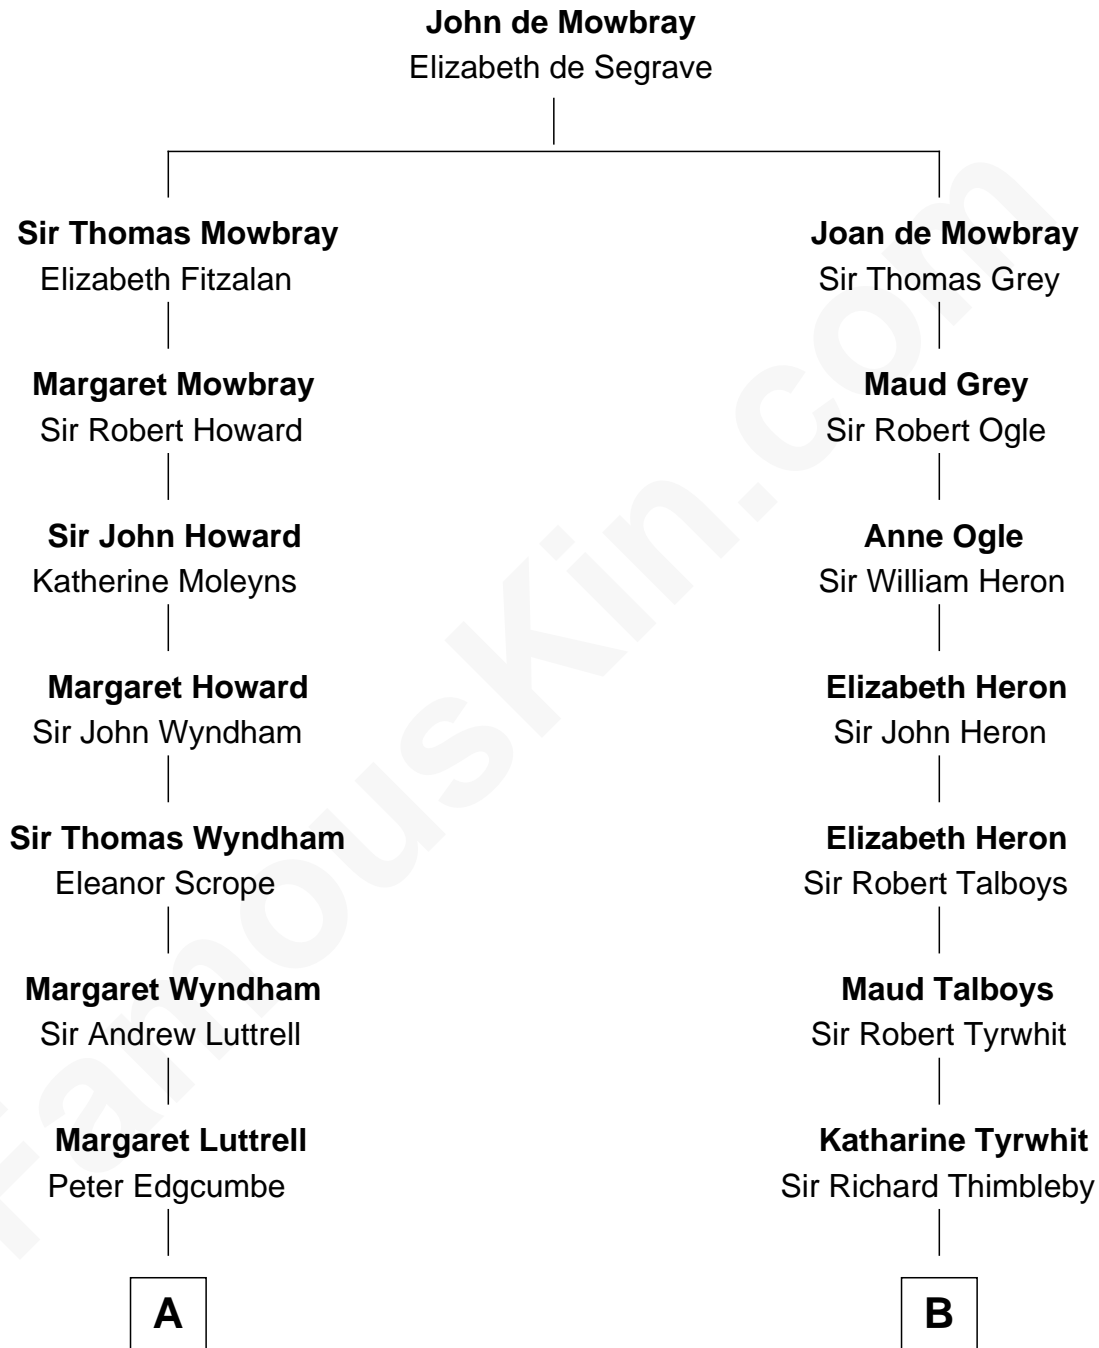

FamousKin.com Relationship Chart of

Guy Ritchie

British Filmmaker

16th cousin 3 times removed of

William Rufus Day

36th U.S. Secretary of State

C

—
Doris Margaretta McLaughlin

Stuart John Ritchie

—
John Vivian Ritchie

Amber Mary Parkinson

—
Guy Ritchie

British Filmmaker

FamousKin.com