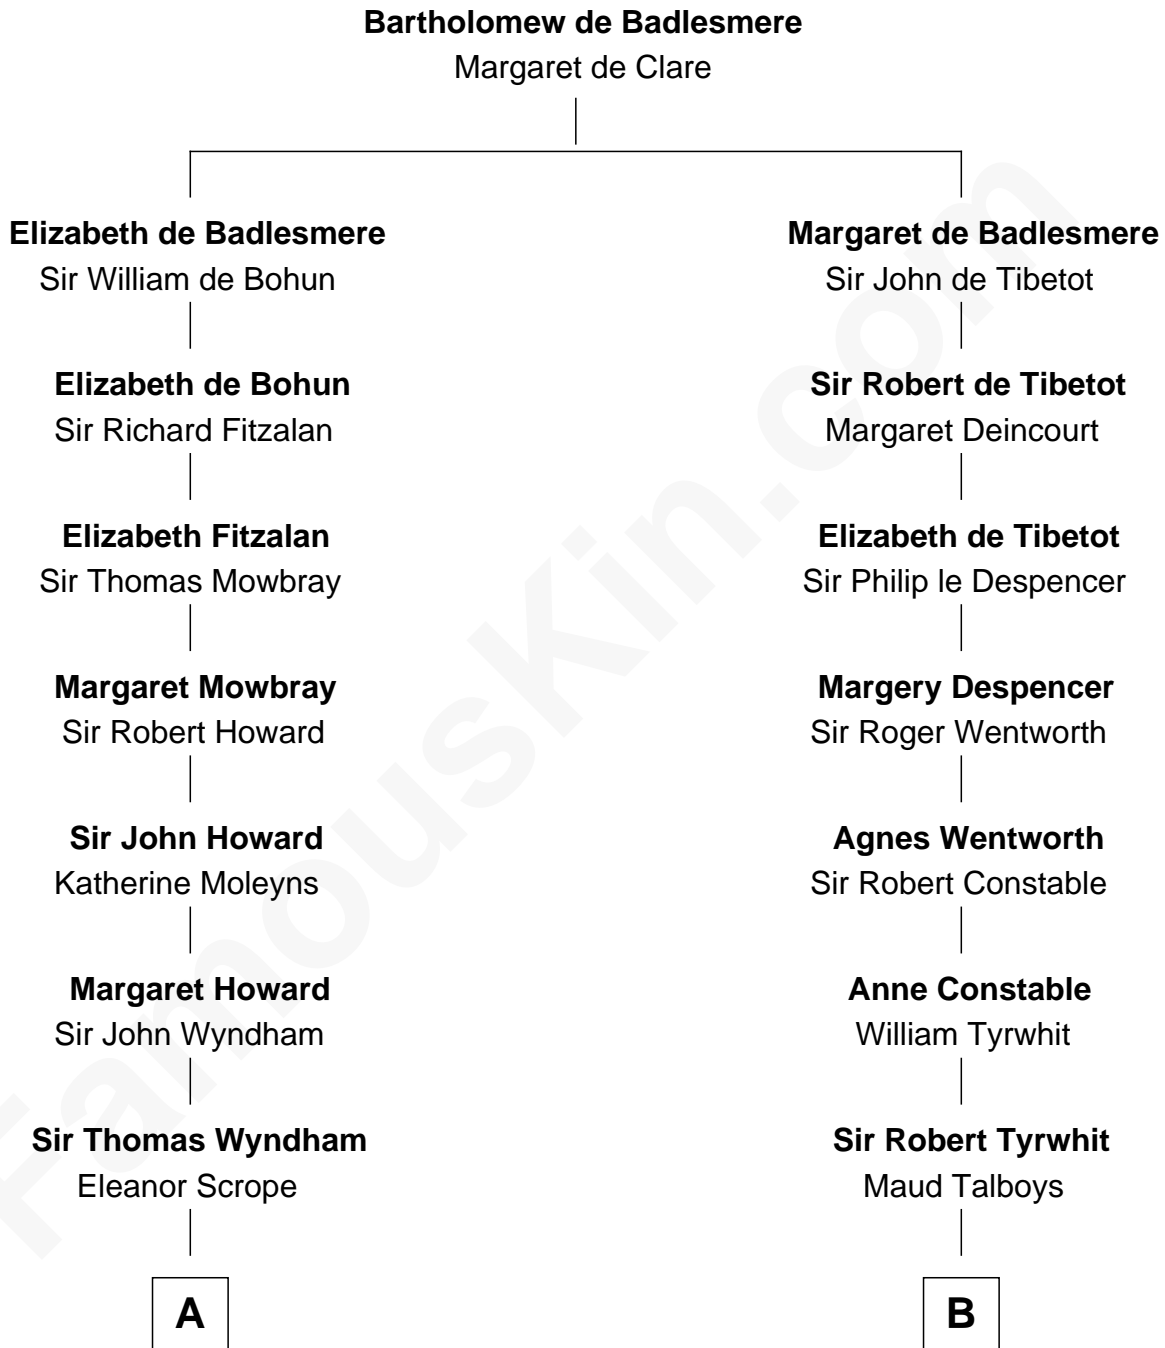

# FamousKin.com Relationship Chart of

**Guy Ritchie**  
*British Filmmaker*

21st cousin of

**Anna Gunn**  
*TV and Movie Actress*

**C**

**Frederica Crofton**

Hubert McLaughlin

**Vivian Guy Ouseley McLaughlin**

Edith Jane Martineau

**Doris Margaretta McLaughlin**

Stuart John Ritchie

**John Vivian Ritchie**

Amber Mary Parkinson

**Guy Ritchie**

*British Filmmaker*

**D**

**William Rufus Day**

Mary Elizabeth Schaefer

**Luther N. Day**

Ida McKinley Barber

**Ida McKinley Day**

Clemens Earl Gunn

**Clemens Earl Gunn**

Sharon Anna Kathryn Peters