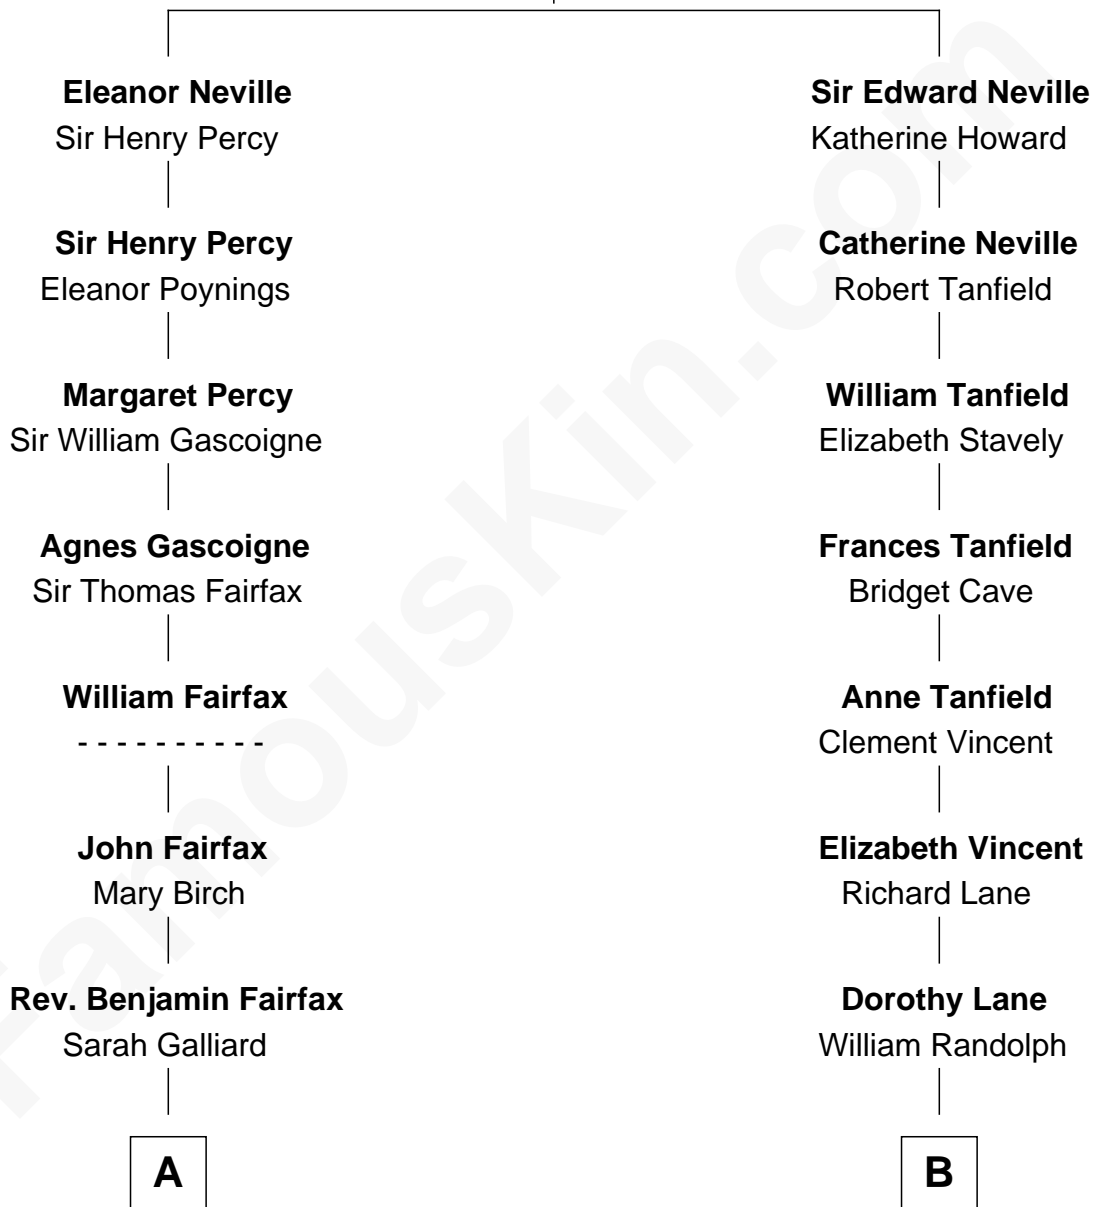

# FamousKin.com Relationship Chart of

**Guy Ritchie**

*British Filmmaker*

17th cousin 1 time removed of

**Mary Chapin Carpenter**

*Singer and Songwriter*

**Sir Ralph Neville**

Joan Beaufort

C

Mary Bowie Robertson  
Chapin Carpenter

Mary Chapin Carpenter  
*Singer and Songwriter*

FamousKin.com