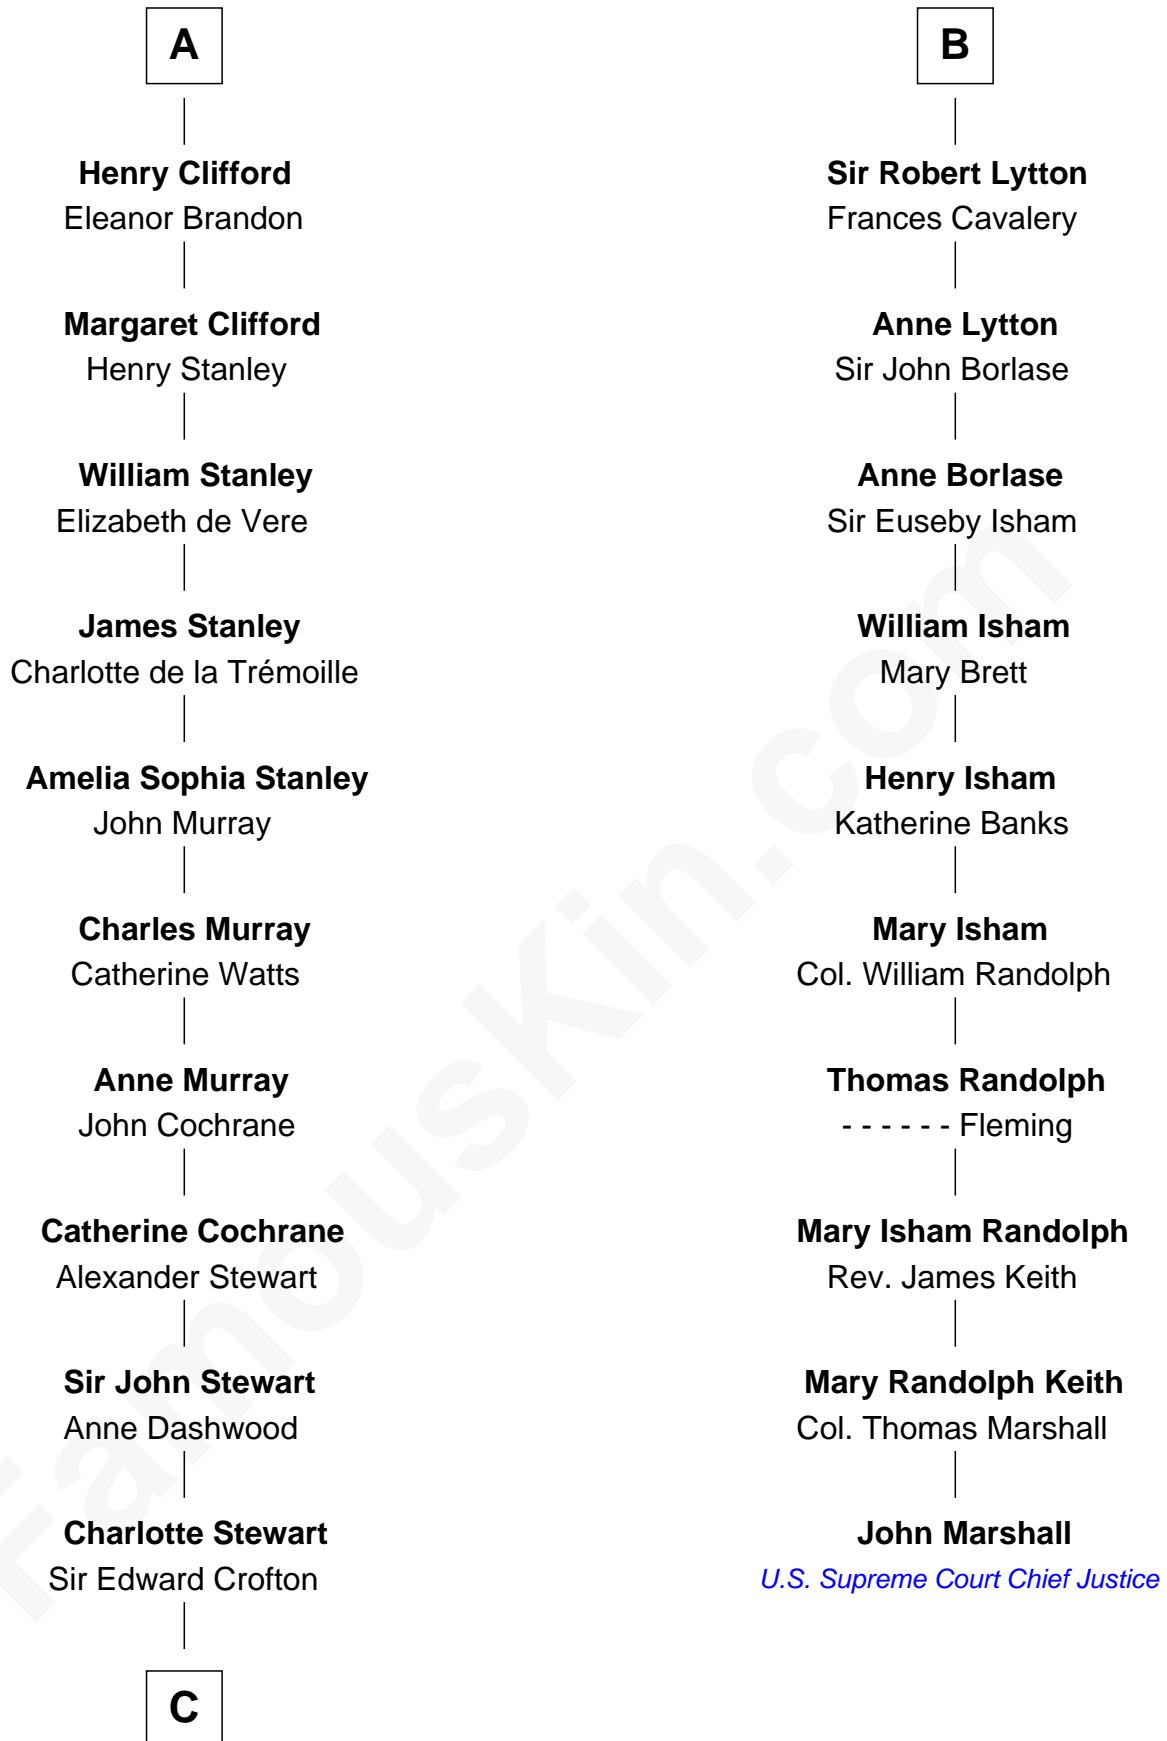

FamousKin.com Relationship Chart of

Guy Ritchie

British Filmmaker

16th cousin 5 times removed of

John Marshall

4th Chief Justice of the U.S. Supreme Court

Sir Geoffrey le Scrope

Ivetta de Ros

C

Frederica Crofton

Hubert McLaughlin

Vivian Guy Ouseley McLaughlin

Edith Jane Martineau

Doris Margaretta McLaughlin

Stuart John Ritchie

John Vivian Ritchie

Amber Mary Parkinson

Guy Ritchie

British Filmmaker