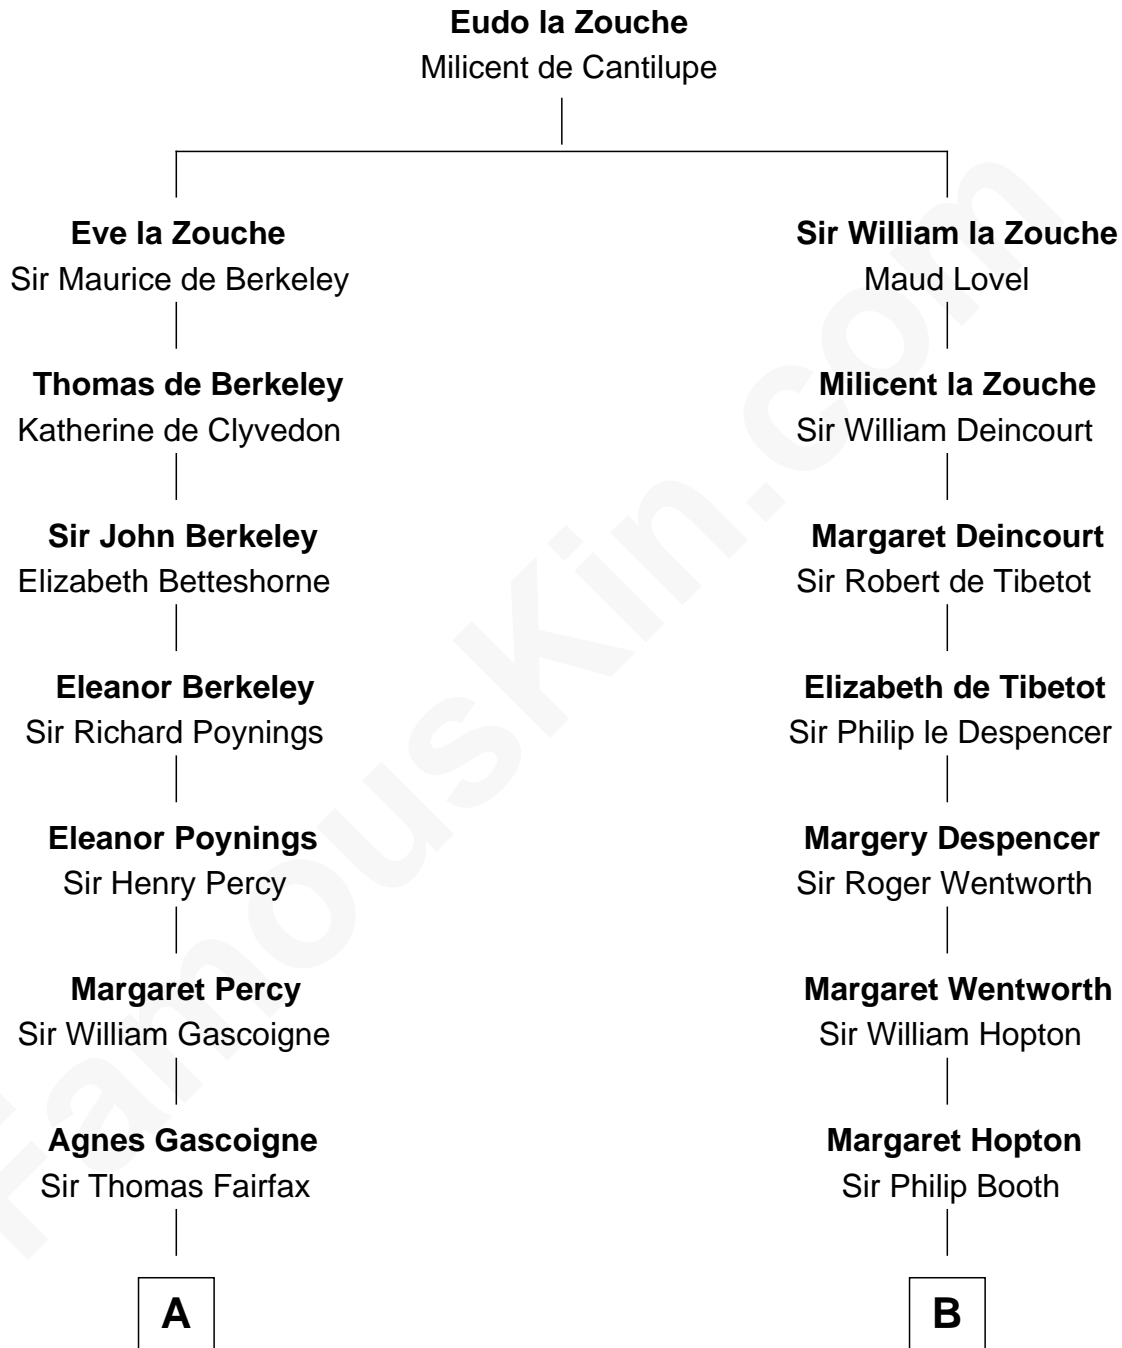

FamousKin.com Relationship Chart of

Guy Ritchie

British Filmmaker

17th cousin 3 times removed of

John Marshall

4th Chief Justice of the U.S. Supreme Court

C

—
Edith Jane Martineau
Vivian Guy Ouseley McLaughlin

—
Doris Margaretta McLaughlin
Stuart John Ritchie

—
John Vivian Ritchie
Amber Mary Parkinson

—
Guy Ritchie
British Filmmaker

FamousKin.com