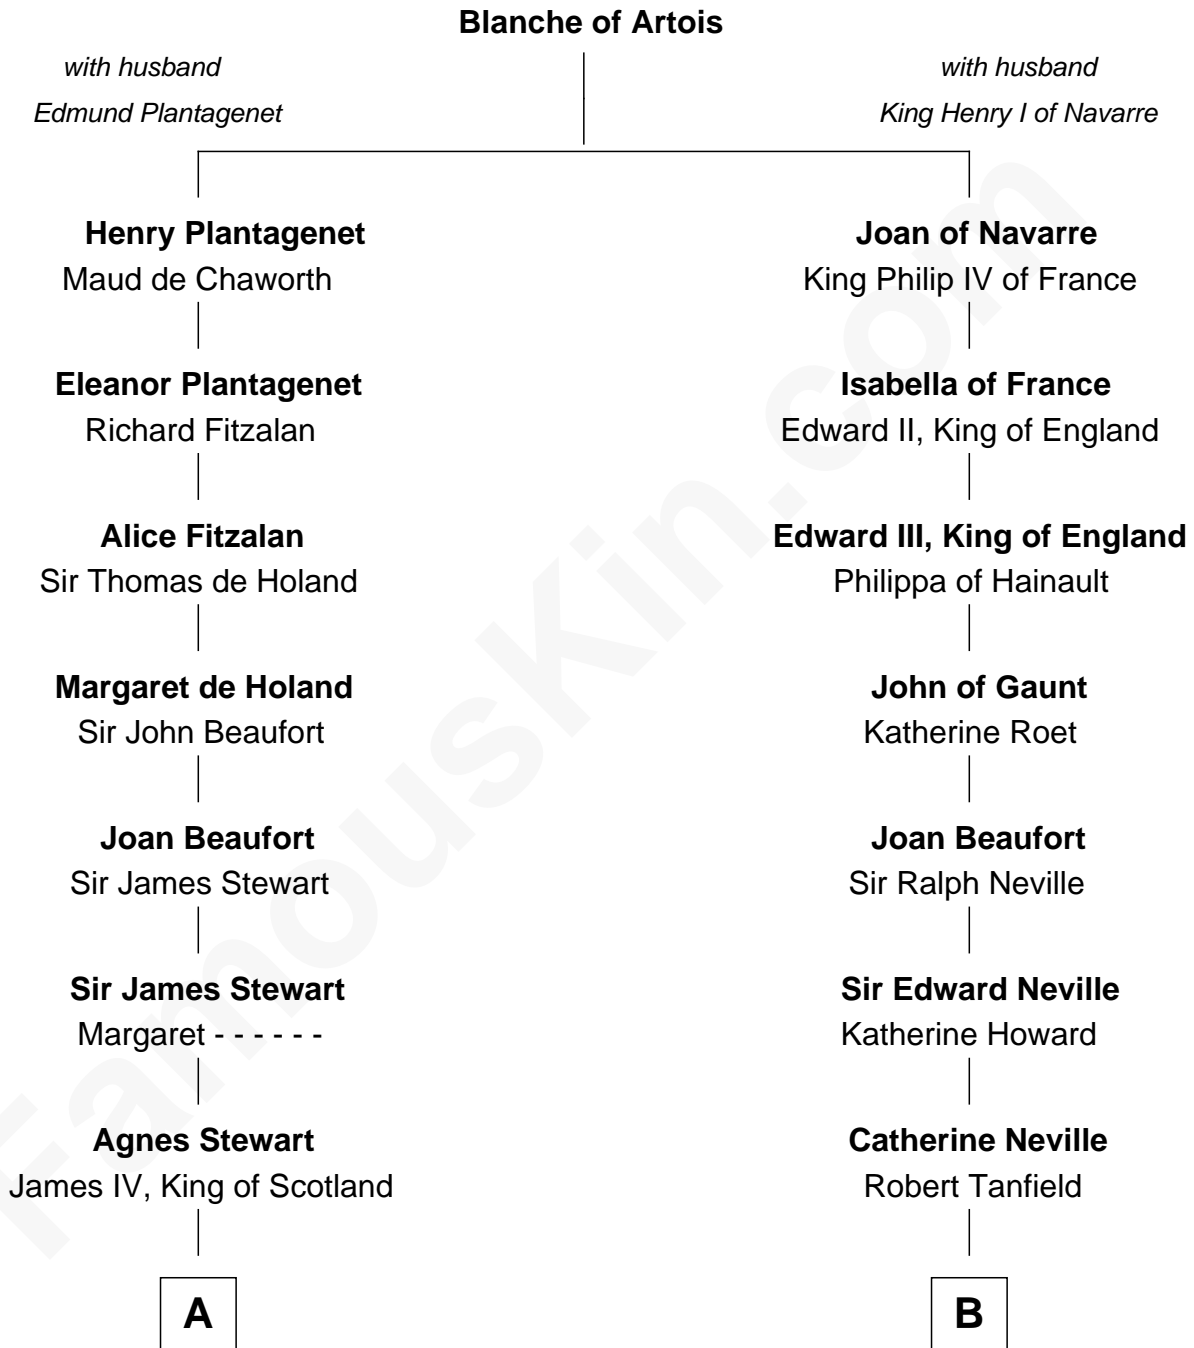

FamousKin.com Relationship Chart of

Guy Ritchie

British Filmmaker

17th cousin 4 times removed of

John Marshall

4th Chief Justice of the U.S. Supreme Court

C

Frederica Crofton