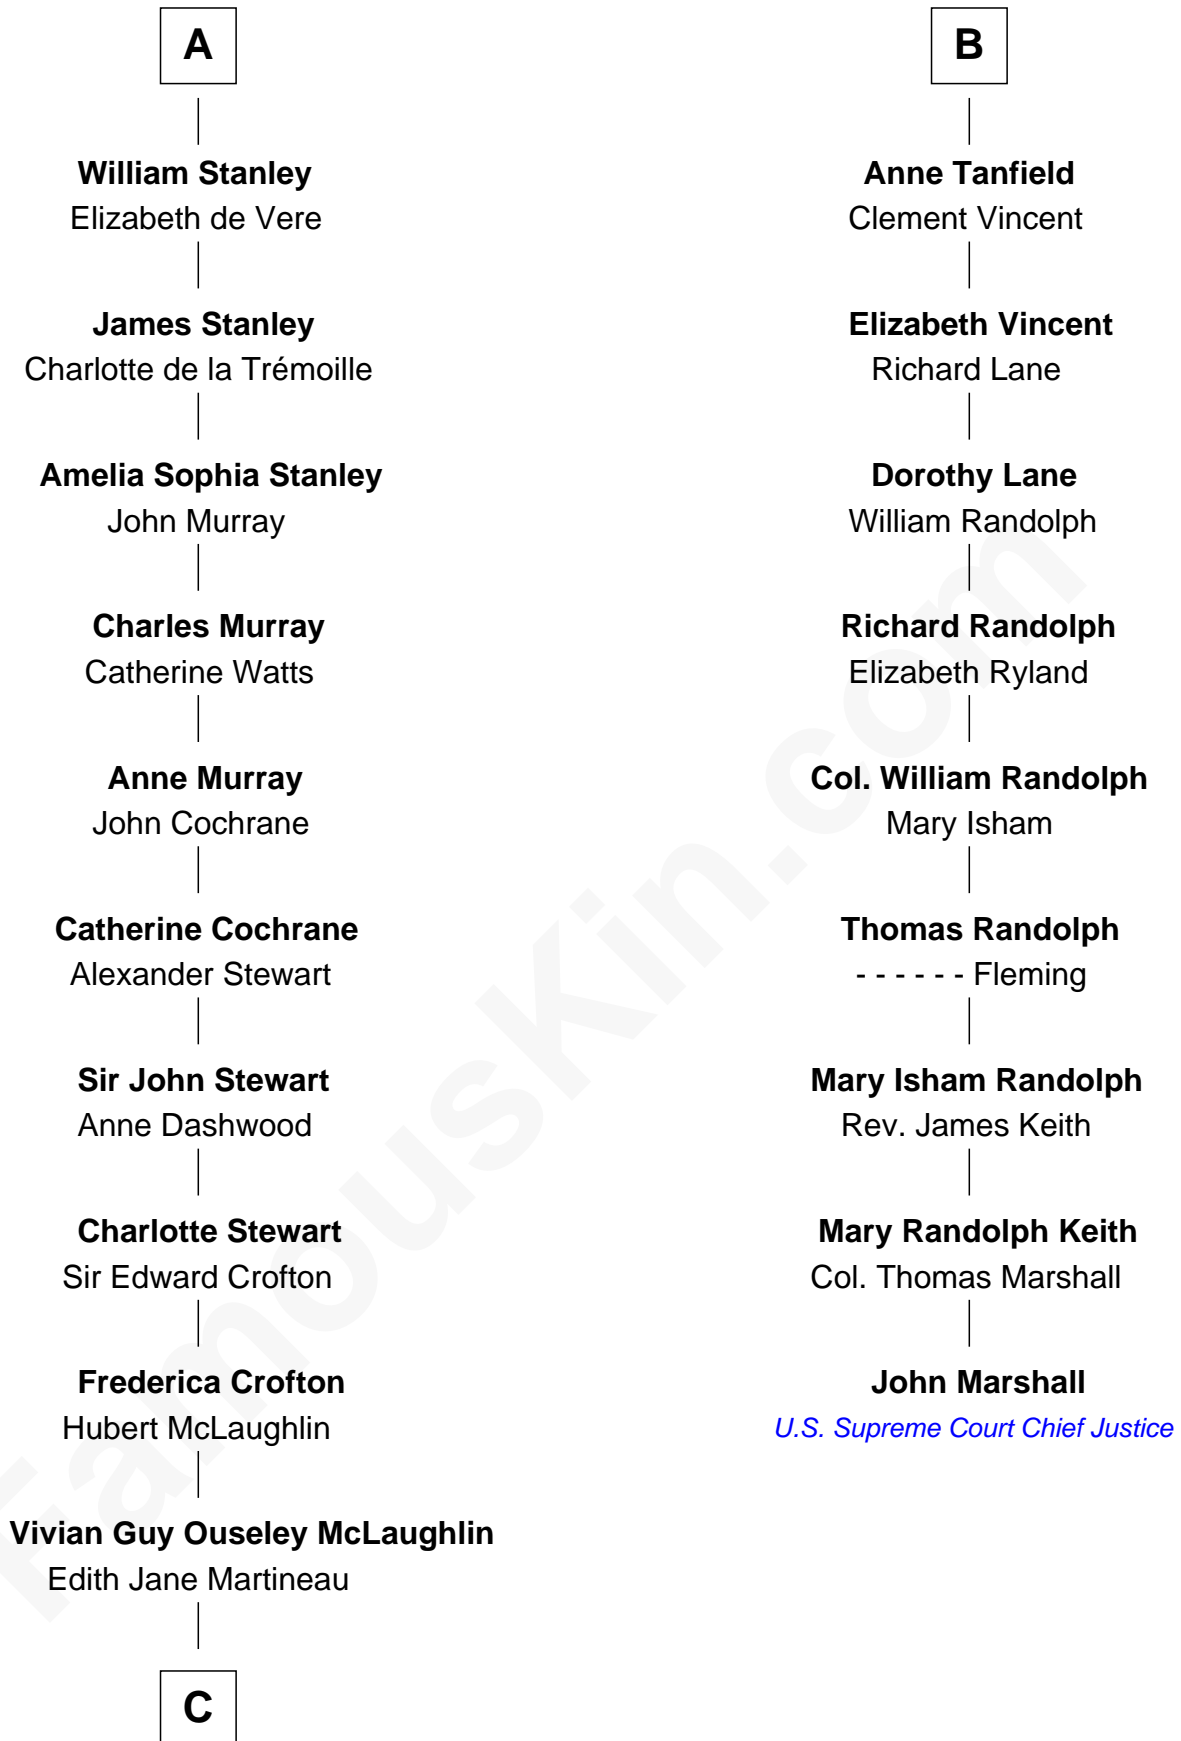

FamousKin.com Relationship Chart of

Guy Ritchie

British Filmmaker

15th cousin 4 times removed of

John Marshall

4th Chief Justice of the U.S. Supreme Court

C

—
Doris Margaretta McLaughlin

Stuart John Ritchie

—
John Vivian Ritchie

Amber Mary Parkinson

—
Guy Ritchie

British Filmmaker

FamousKin.com