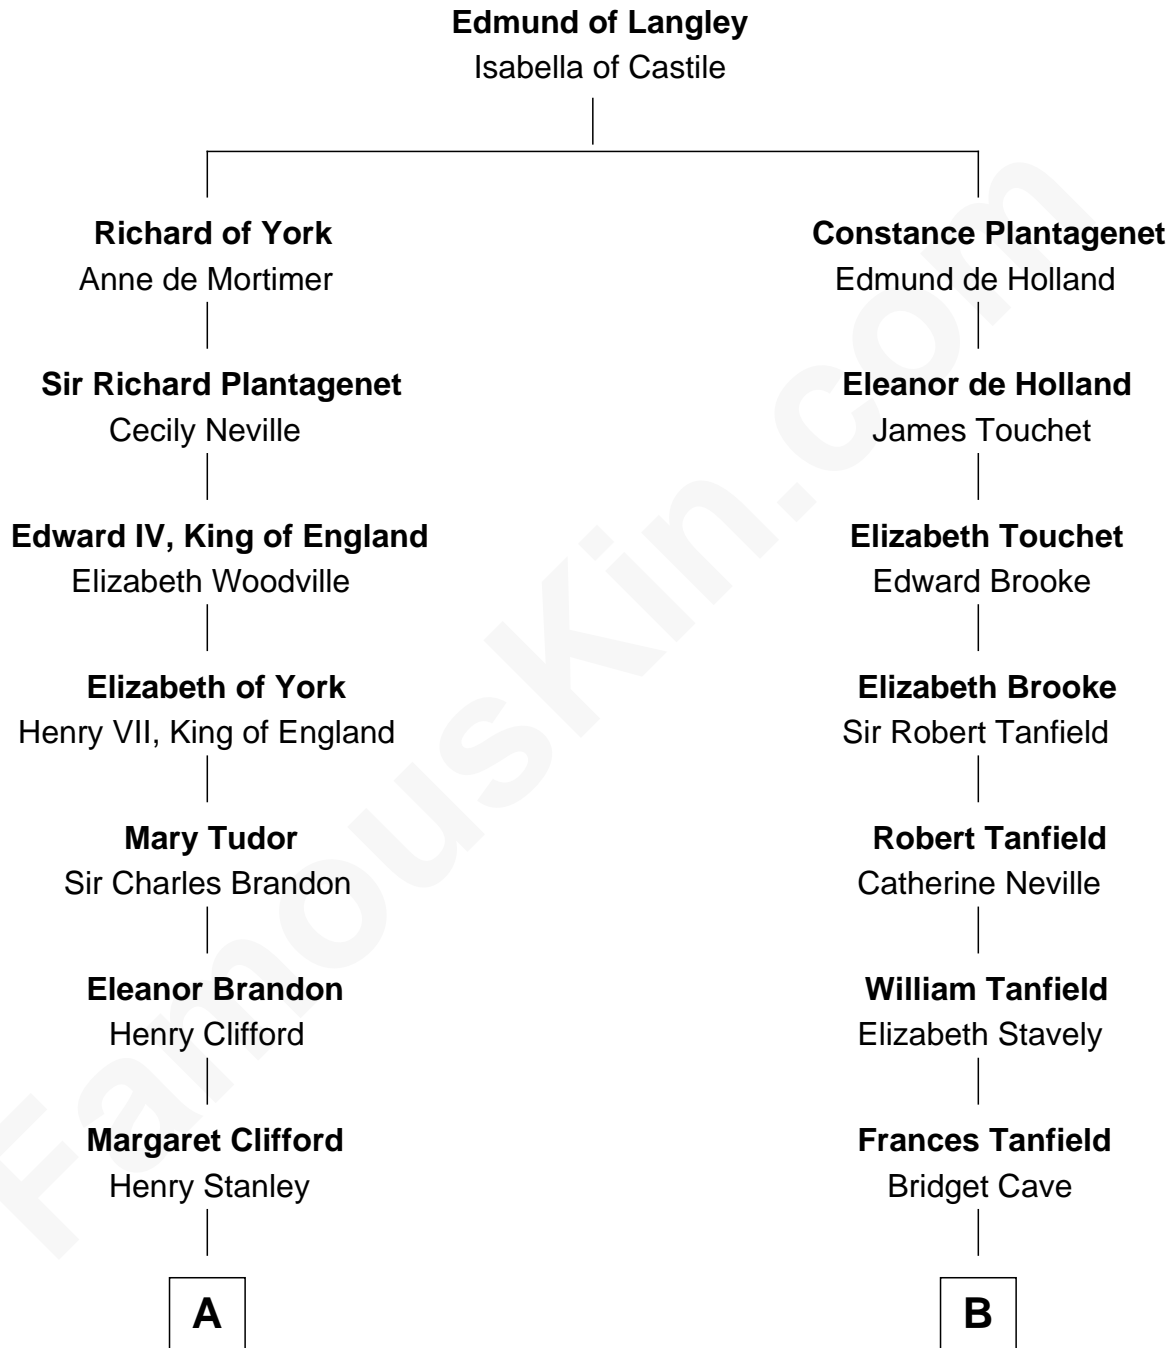

FamousKin.com Relationship Chart of

Guy Ritchie

British Filmmaker

15th cousin 4 times removed of

John Marshall

4th Chief Justice of the U.S. Supreme Court

C

—
Doris Margaretta McLaughlin

Stuart John Ritchie

—
John Vivian Ritchie

Amber Mary Parkinson

—
Guy Ritchie

British Filmmaker

FamousKin.com