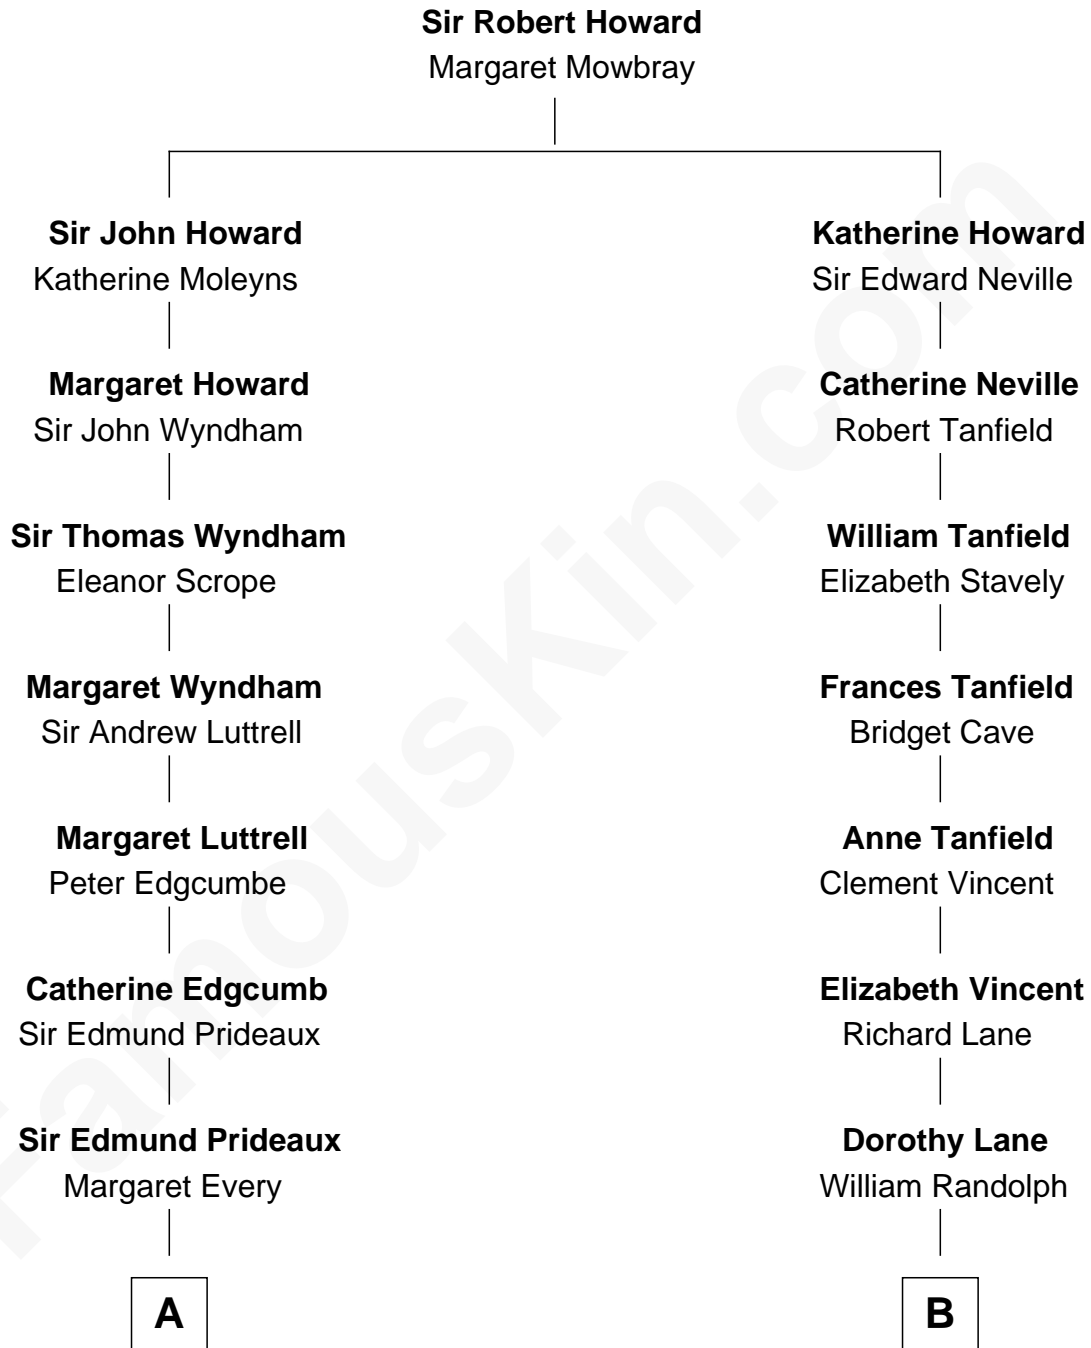

FamousKin.com Relationship Chart of

Guy Ritchie

British Filmmaker

12th cousin 5 times removed of

John Marshall

4th Chief Justice of the U.S. Supreme Court

Guy Ritchie photo by [Georges Biard](#) (CC BY-SA 3.0)