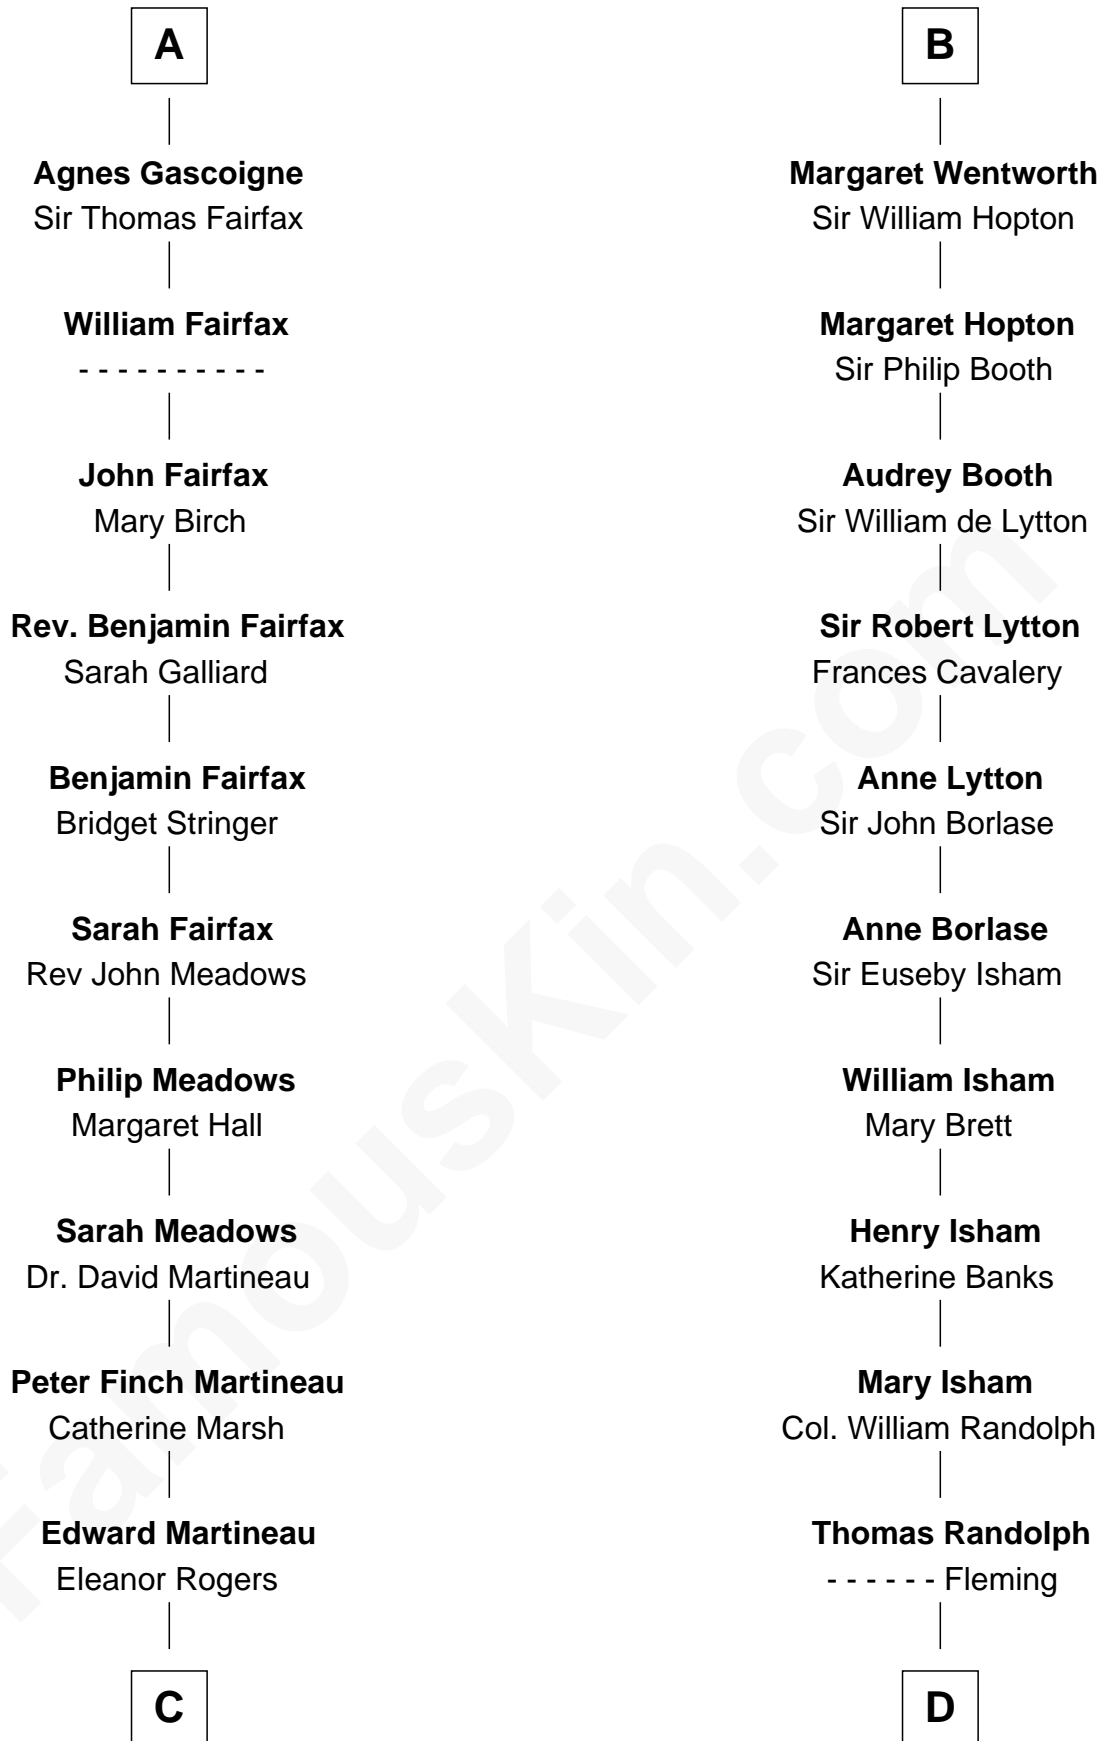

FamousKin.com Relationship Chart of

Guy Ritchie

British Filmmaker

19th cousin 2 times removed of

John Marshall

4th Chief Justice of the U.S. Supreme Court

C

William Martineau
Margaretta Sarah Mason

Edith Jane Martineau
Vivian Guy Ouseley McLaughlin

Doris Margaretta McLaughlin
Stuart John Ritchie

John Vivian Ritchie
Amber Mary Parkinson

Guy Ritchie
British Filmmaker

D

Mary Isham Randolph
Rev. James Keith

Mary Randolph Keith
Col. Thomas Marshall

John Marshall
U.S. Supreme Court Chief Justice