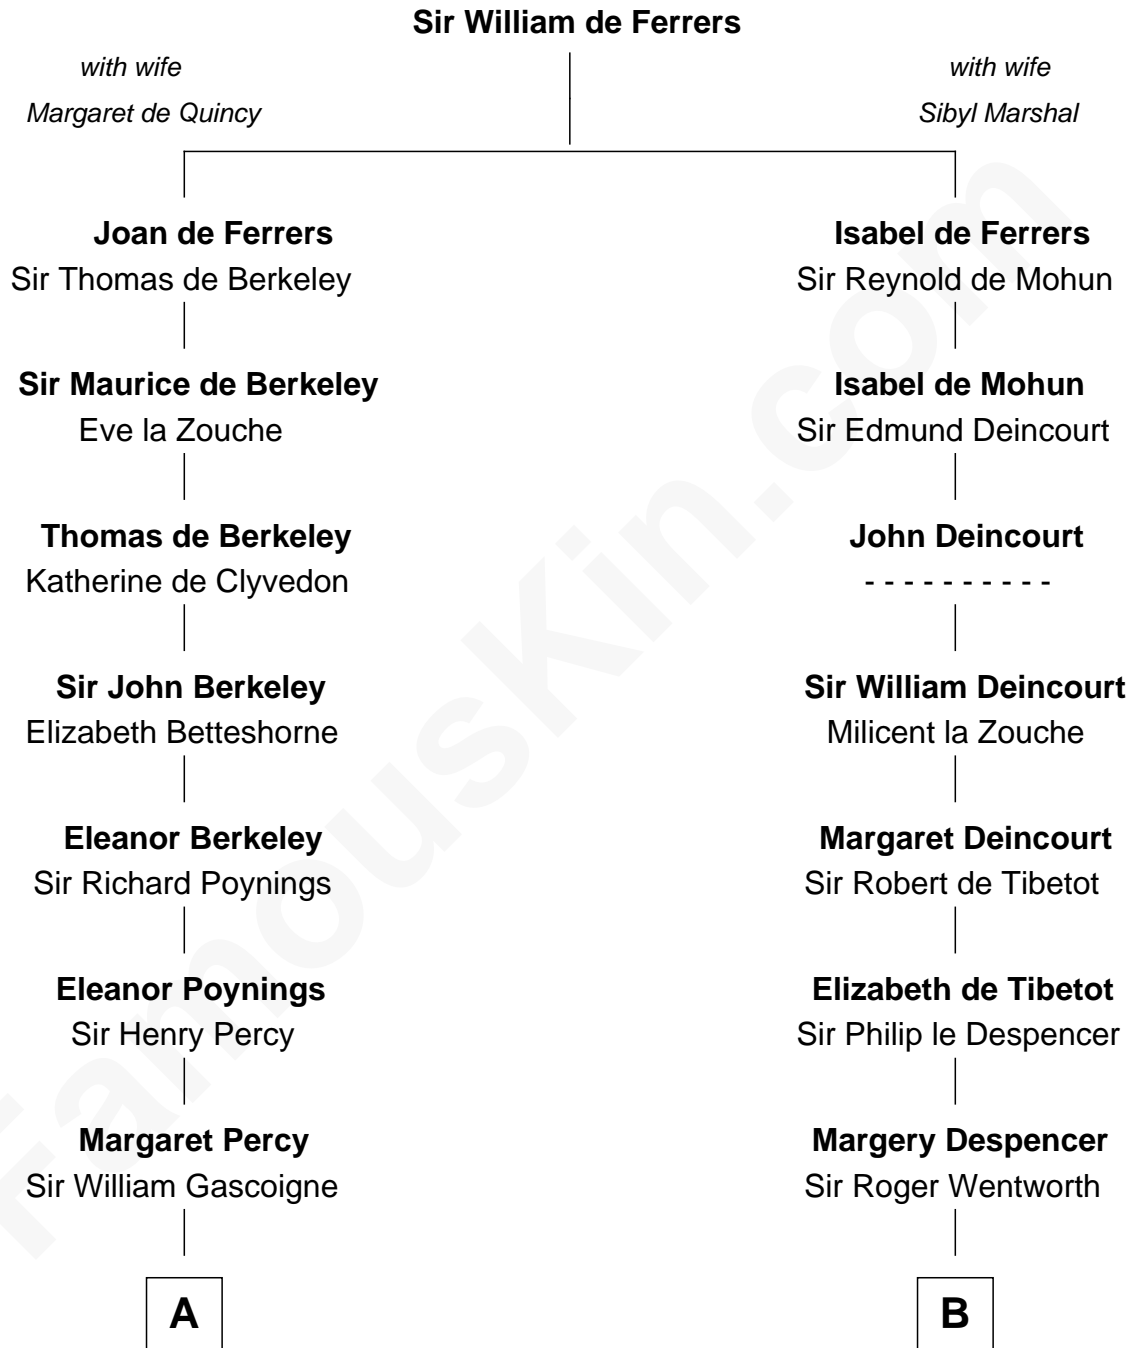

FamousKin.com Relationship Chart of

Guy Ritchie

British Filmmaker

19th cousin 2 times removed of

John Marshall

4th Chief Justice of the U.S. Supreme Court

C

William Martineau
Margaretta Sarah Mason

Edith Jane Martineau
Vivian Guy Ouseley McLaughlin

Doris Margaretta McLaughlin
Stuart John Ritchie

John Vivian Ritchie
Amber Mary Parkinson

Guy Ritchie
British Filmmaker

D

Mary Isham Randolph
Rev. James Keith