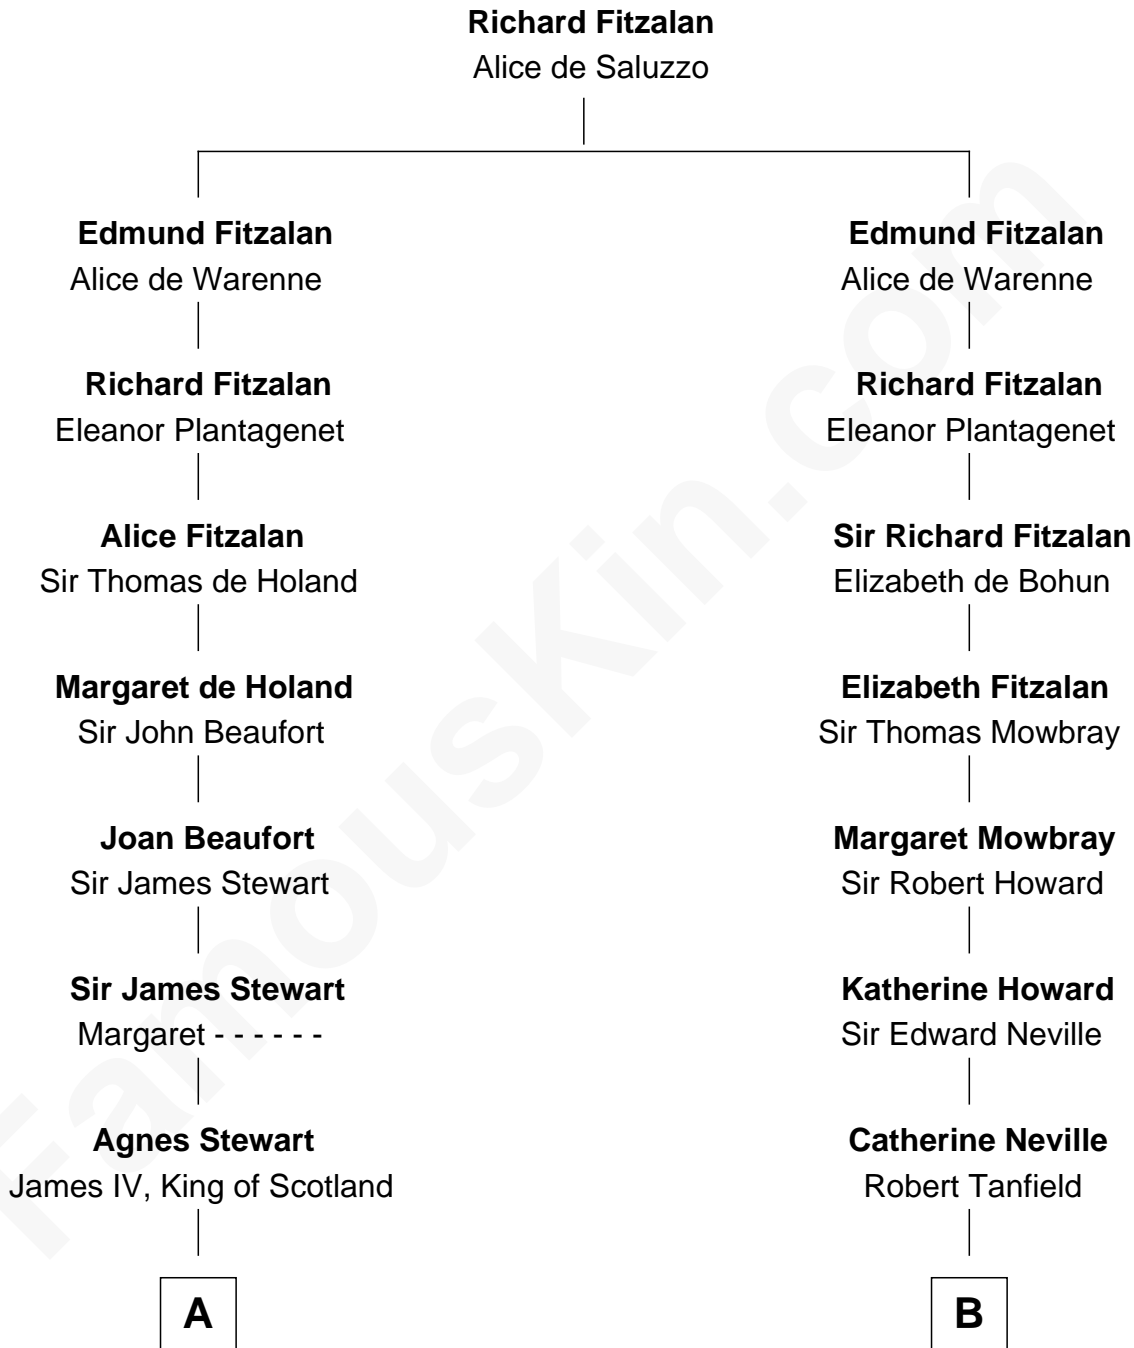

# FamousKin.com Relationship Chart of

**Guy Ritchie**

*British Filmmaker*

17th cousin 4 times removed of

**John Marshall**

*4th Chief Justice of the U.S. Supreme Court*

**C**

Frederica Crofton

Hubert McLaughlin

Vivian Guy Ouseley McLaughlin

Edith Jane Martineau

Doris Margareta McLaughlin

Stuart John Ritchie

John Vivian Ritchie

Amber Mary Parkinson

**Guy Ritchie**