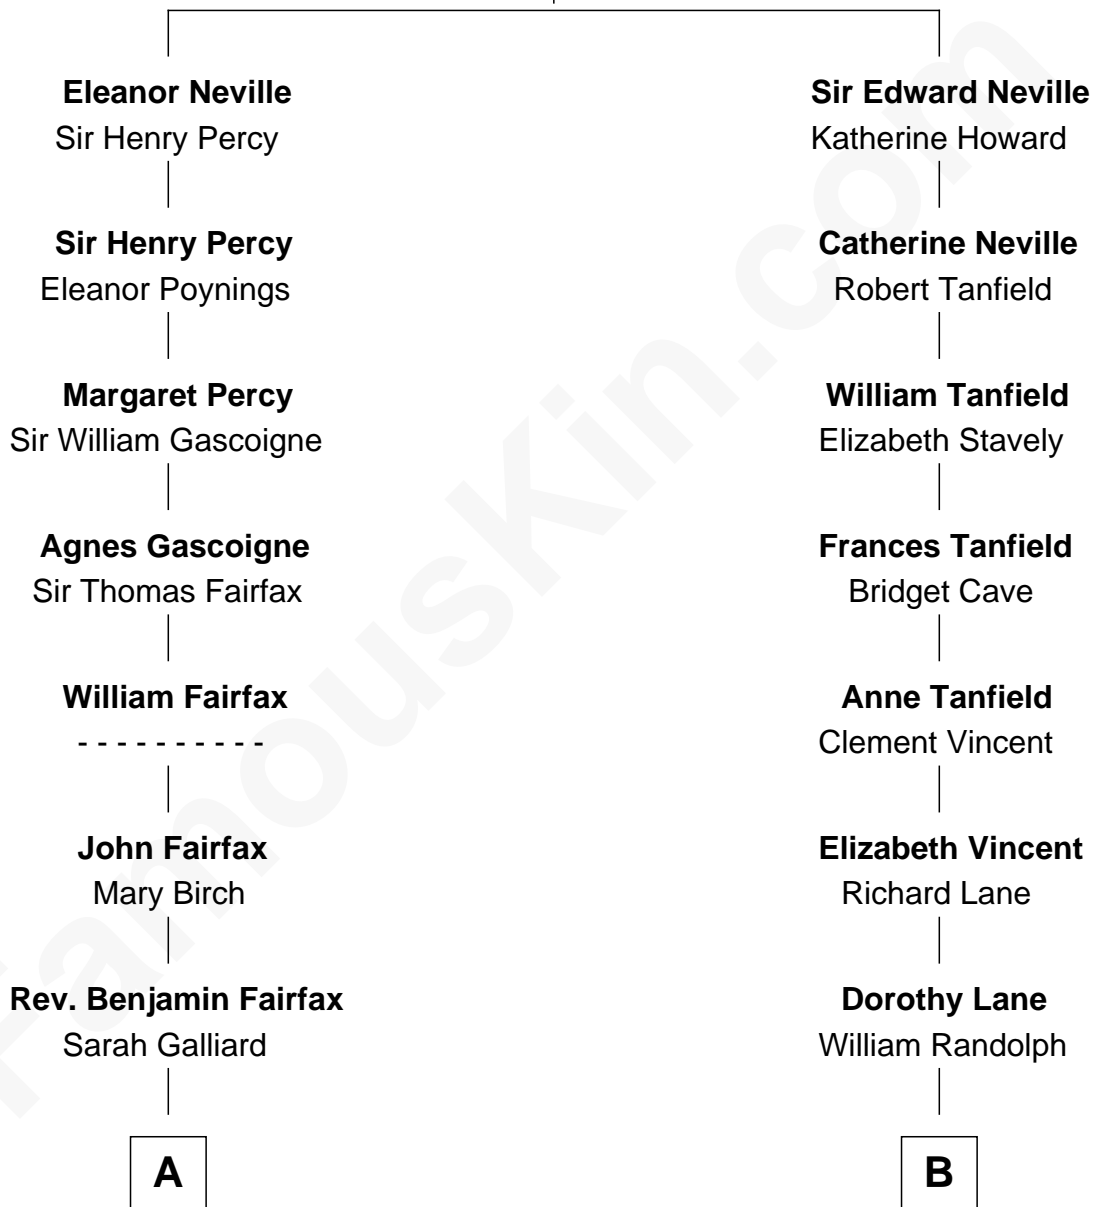

FamousKin.com Relationship Chart of

Guy Ritchie

British Filmmaker

17th cousin 1 time removed of

Edward Norton

Movie Actor

Sir Ralph Neville

Joan Beaufort

C

Edward Mower Norton

Lydia Robinson Rouse

Edward Norton

Movie Actor

FamousKin.com