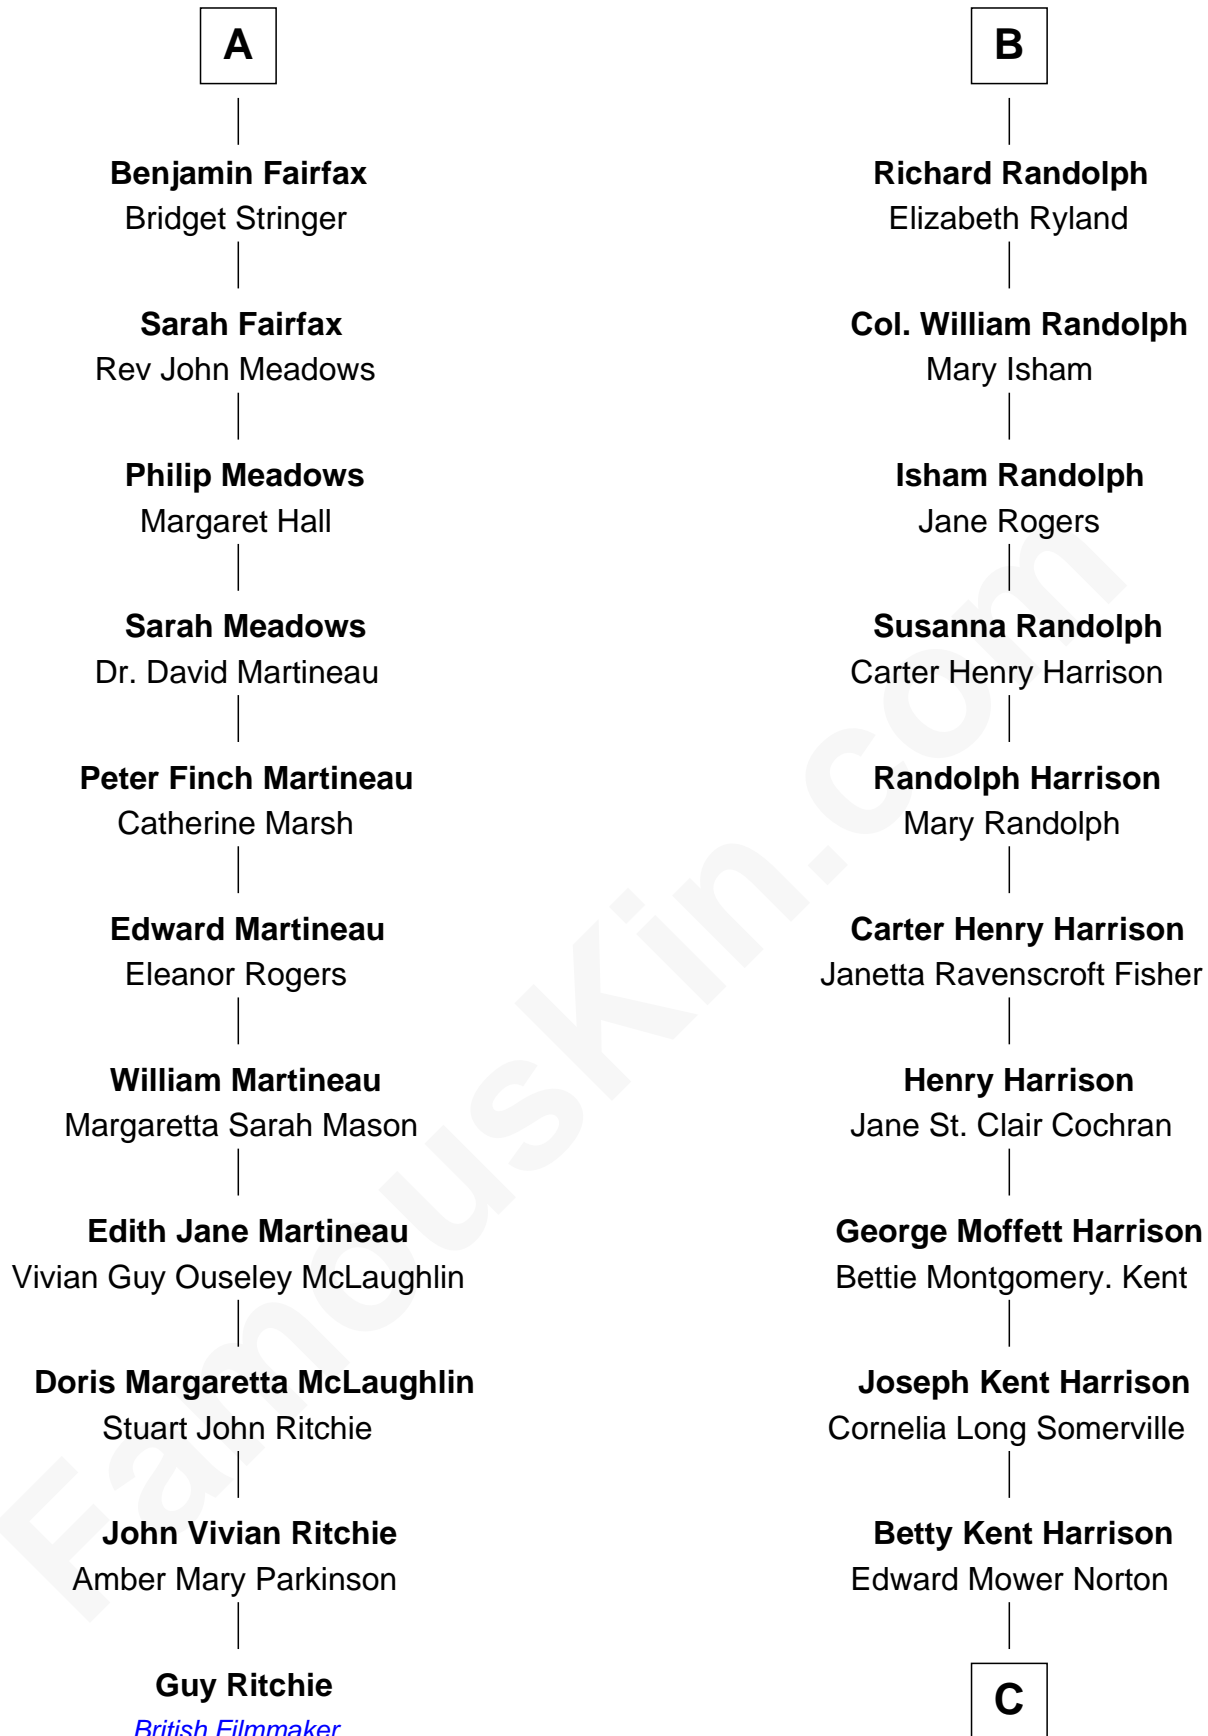

FamousKin.com Relationship Chart of

Guy Ritchie

British Filmmaker

17th cousin 1 time removed of

Edward Norton

Movie Actor

Sir Ralph Neville

Joan Beaufort

C

Edward Mower Norton

Lydia Robinson Rouse

Edward Norton

Movie Actor

FamousKin.com