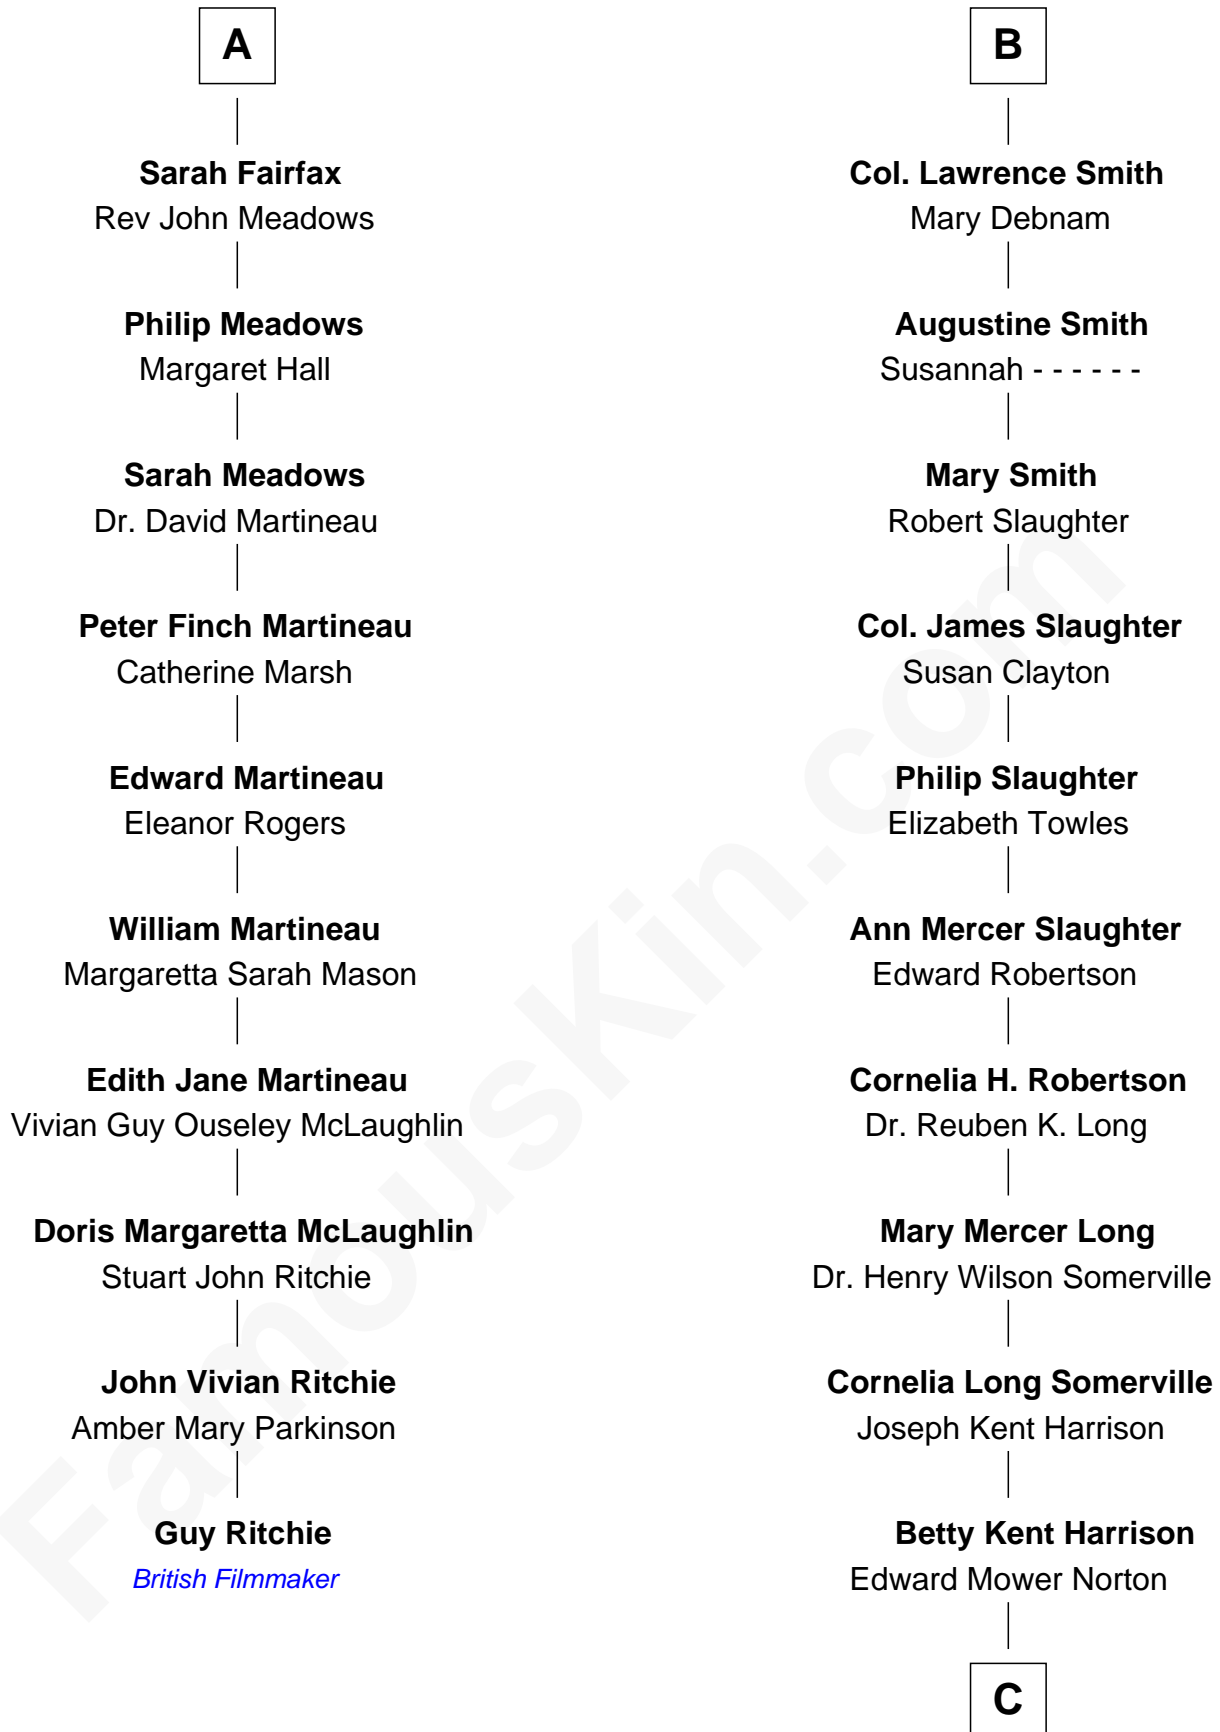

# FamousKin.com Relationship Chart of

**Guy Ritchie**

*British Filmmaker*

16th cousin 2 times removed of

**Edward Norton**

*Movie Actor*

**Richard Sherburne**

Alice Hamerton

**Sir Robert Sherburne**

Joan Radcliffe

**Elizabeth Sherburne**

Sir Thomas Fairfax

**Sir Thomas Fairfax**

Agnes Gascoigne

**William Fairfax**

-----

John Townley

**Laurence Townley**

-----

**Henry Townley**

-----

**Laurence Townley**

Hellen Hesketh

**Laurence Townley**

Margaret Hartley

**Laurence Townley**

Jennet Halstead

**Elizabeth Townley**

Christopher Smith

**B**

C

Edward Mower Norton