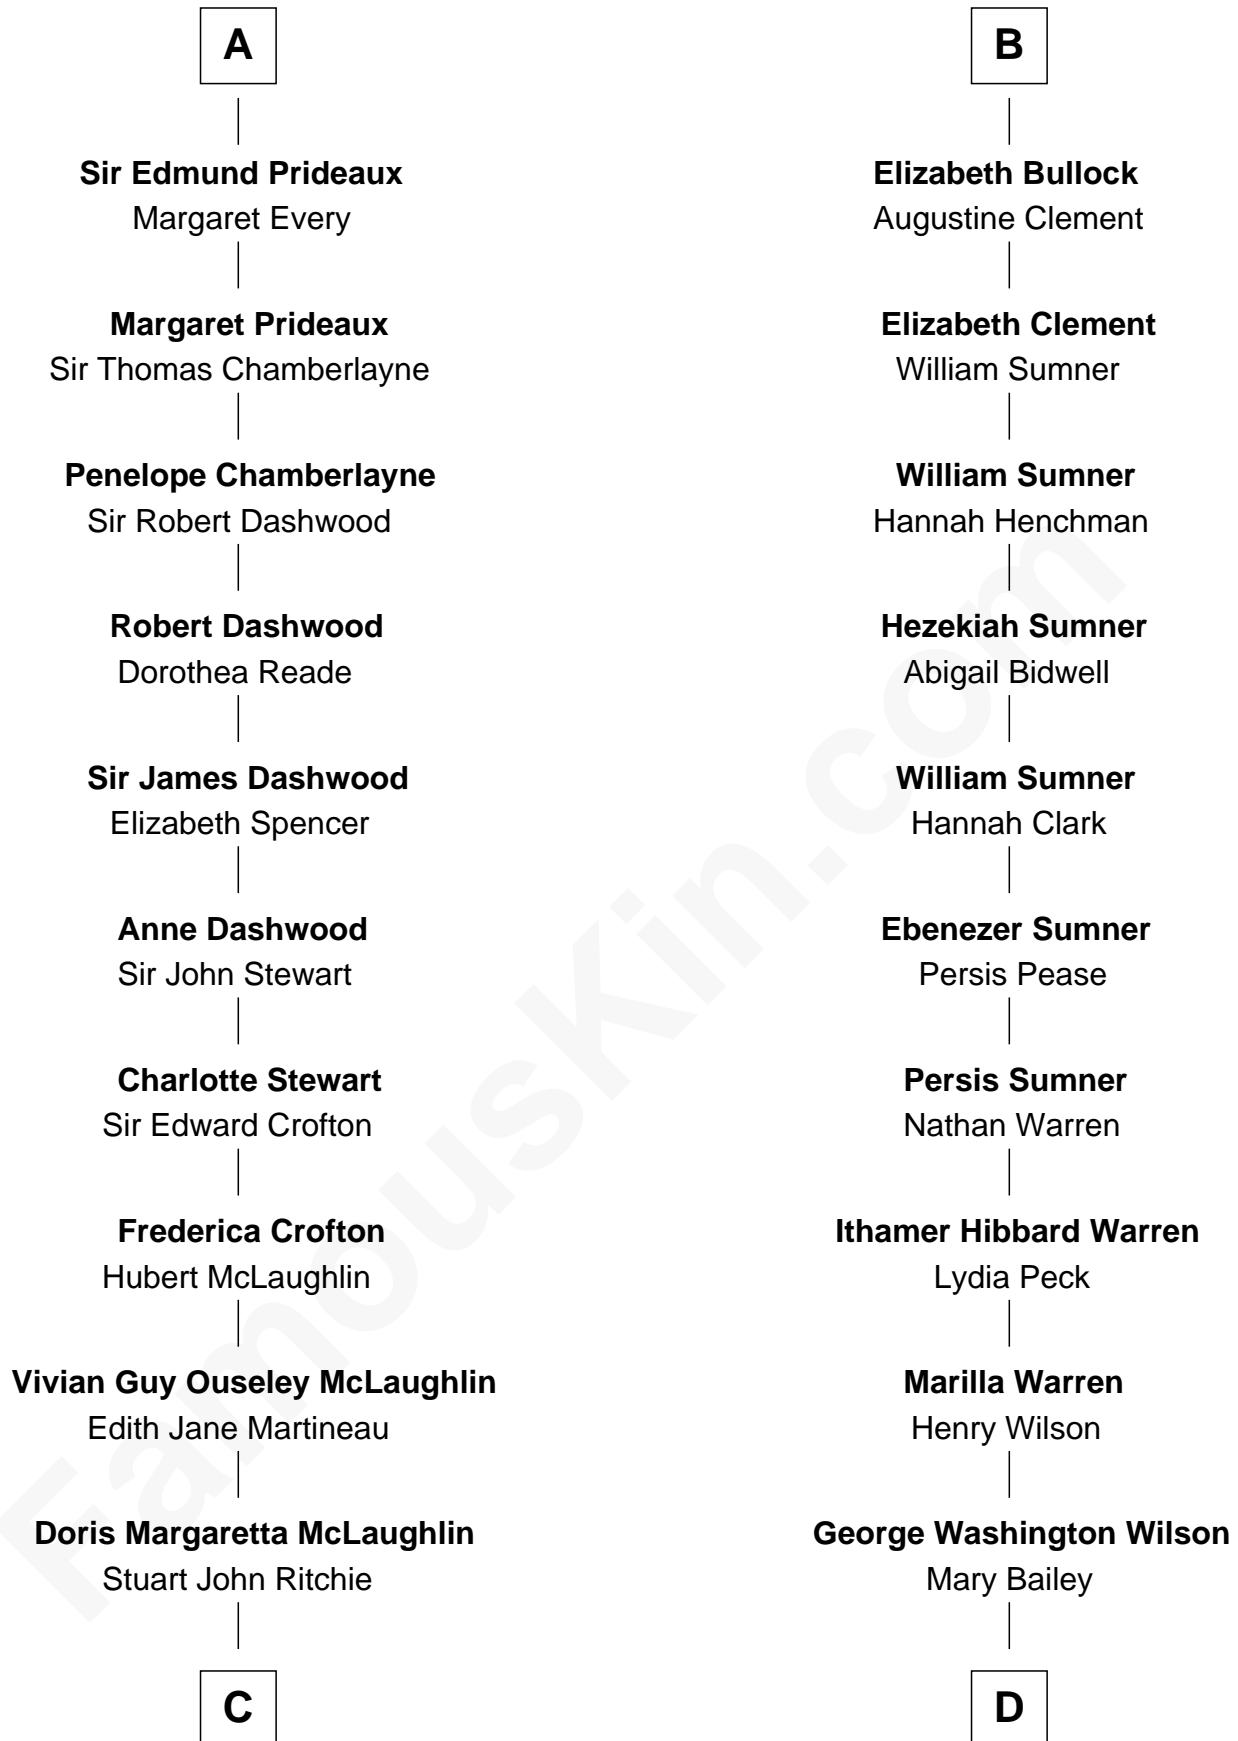

FamousKin.com Relationship Chart of

Guy Ritchie

British Filmmaker

18th cousin 3 times removed of

Kevin Love

NBA All-Star Player

Sir John Howard

*with wife
Alice Tendring*

Sir Thomas Wyndham
Eleanor Scrope

Margaret Norreys
Gilbert Bullock

Margaret Wyndham
Sir Andrew Luttrell

Thomas Bullock
Alice Kingsmill

Margaret Luttrell
Peter Edgcumbe

Richard Bullock
Alice Berrington

Catherine Edgcumb
Sir Edmund Prideaux

William Bullock

A

B

C

John Vivian Ritchie
Amber Mary Parkinson

Guy Ritchie
British Filmmaker

D

William Henry Wilson
Alta Lenora Chitwood