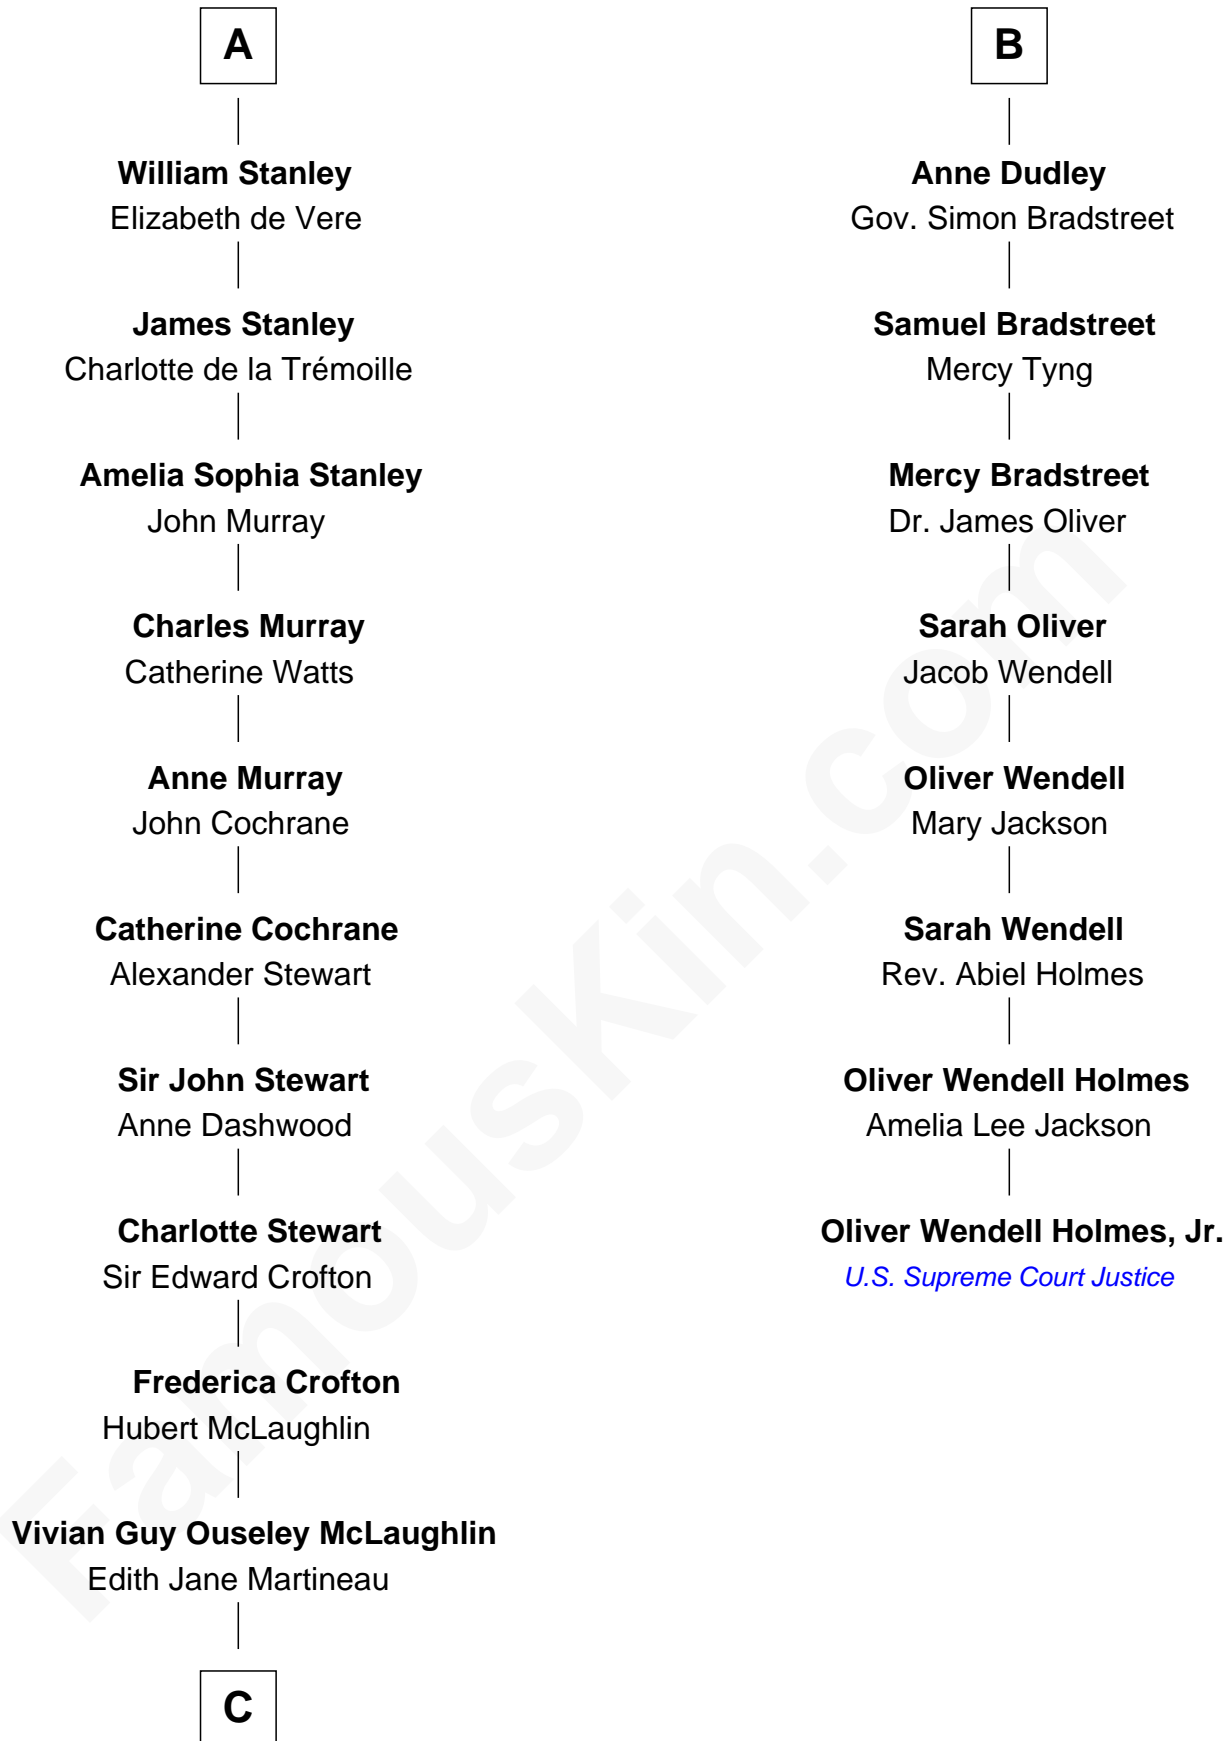

FamousKin.com Relationship Chart of

Guy Ritchie

British Filmmaker

14th cousin 5 times removed of

Oliver Wendell Holmes, Jr.

U.S. Supreme Court Justice

C

Doris Margaretta McLaughlin

Stuart John Ritchie

John Vivian Ritchie

Amber Mary Parkinson

Guy Ritchie

British Filmmaker

FamousKin.com