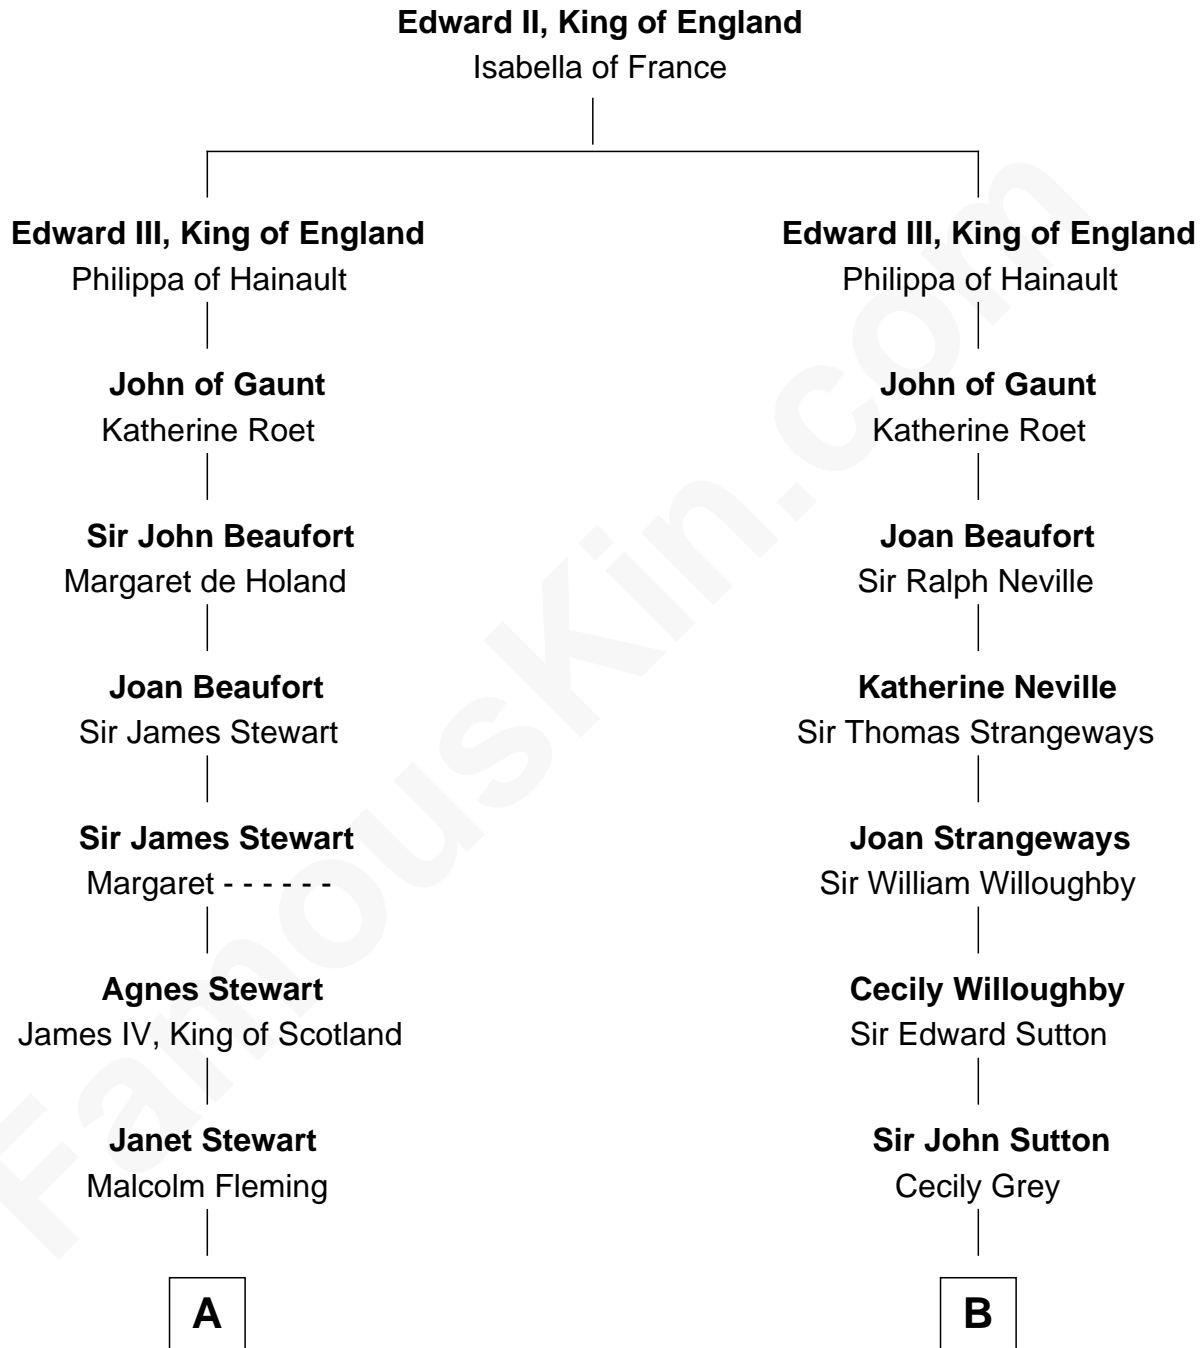

FamousKin.com Relationship Chart of

Guy Ritchie

British Filmmaker

17th cousin 3 times removed of

Oliver Wendell Holmes, Jr.

U.S. Supreme Court Justice

C

—
Vivian Guy Ouseley McLaughlin

Edith Jane Martineau

—
Doris Margareta McLaughlin

Stuart John Ritchie

—
John Vivian Ritchie

Amber Mary Parkinson

—
Guy Ritchie

British Filmmaker

FamousKin.com