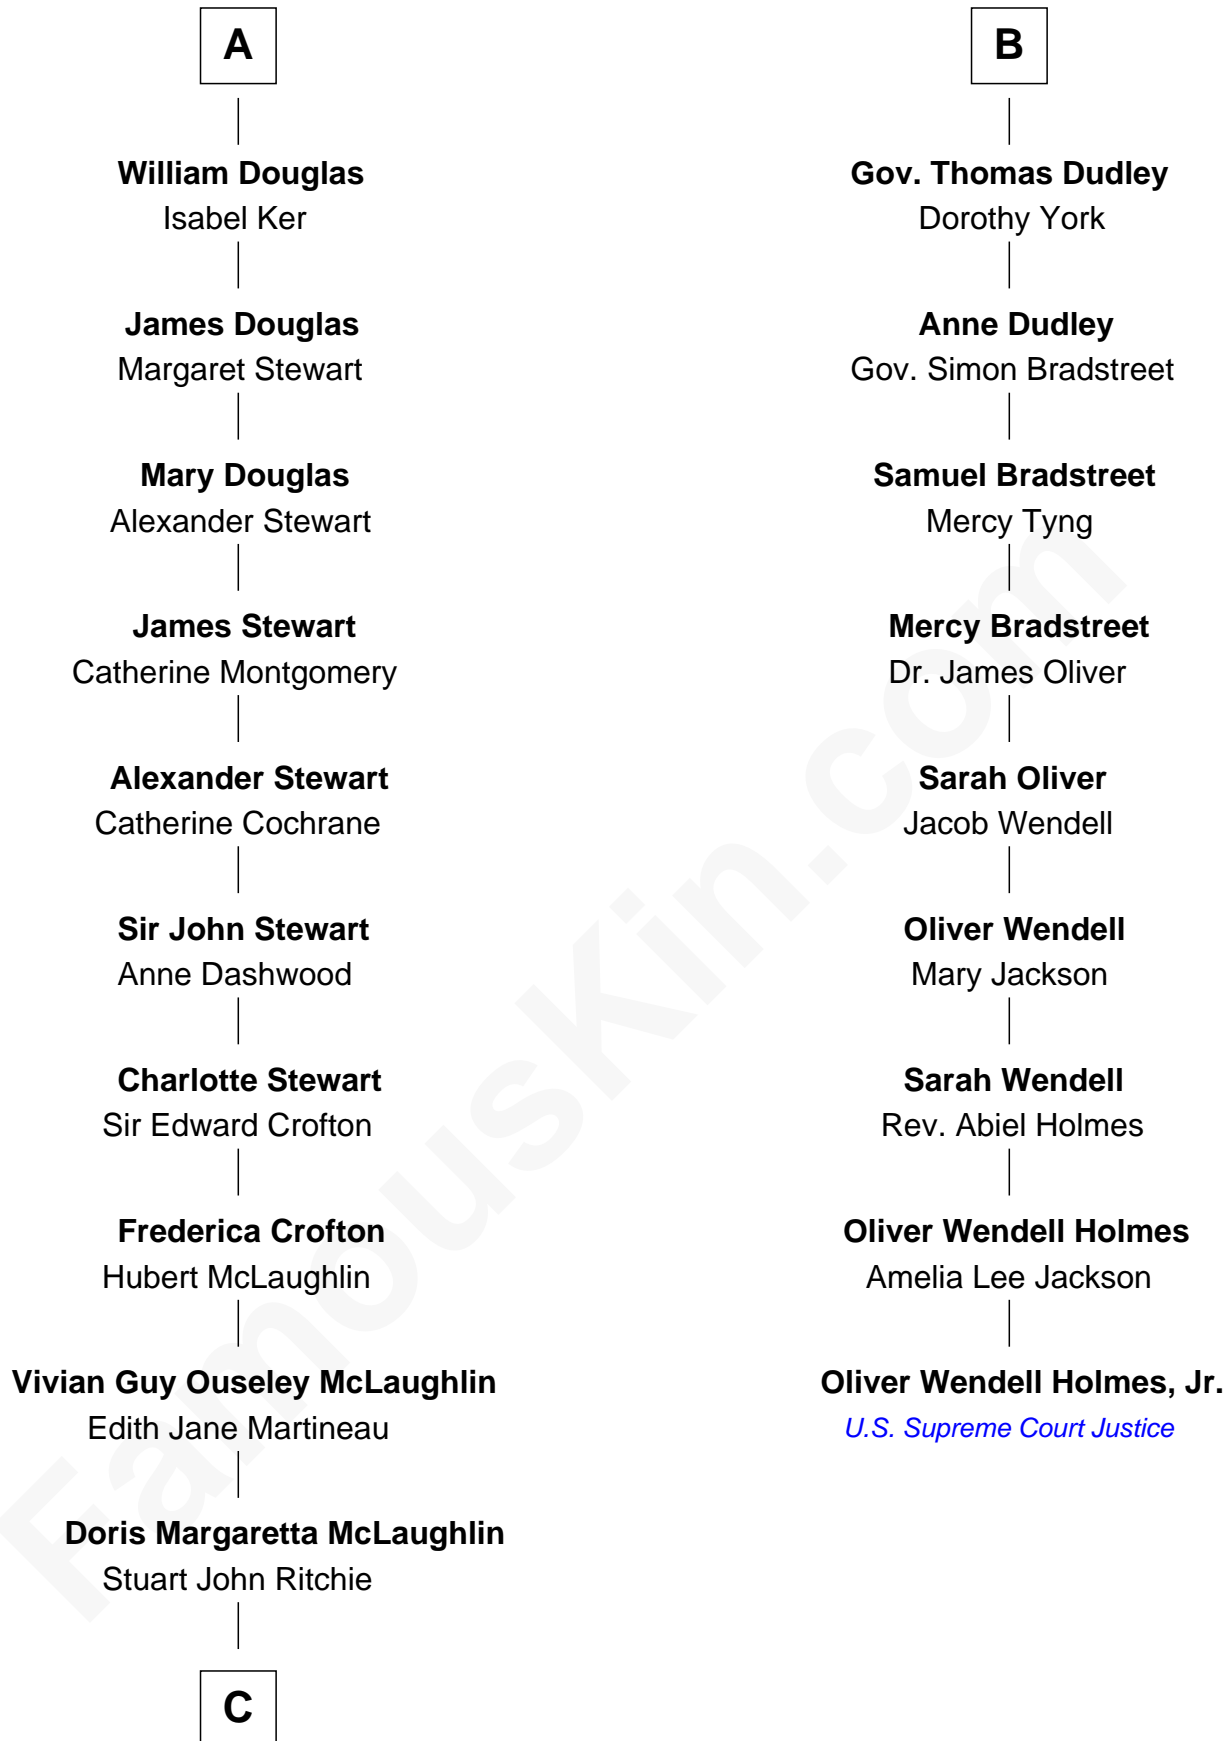

FamousKin.com Relationship Chart of

Guy Ritchie

British Filmmaker

15th cousin 3 times removed of

Oliver Wendell Holmes, Jr.

U.S. Supreme Court Justice

John of Gaunt

Katherine Roet

C

—
John Vivian Ritchie
Amber Mary Parkinson

—
Guy Ritchie
British Filmmaker

FamousKin.com