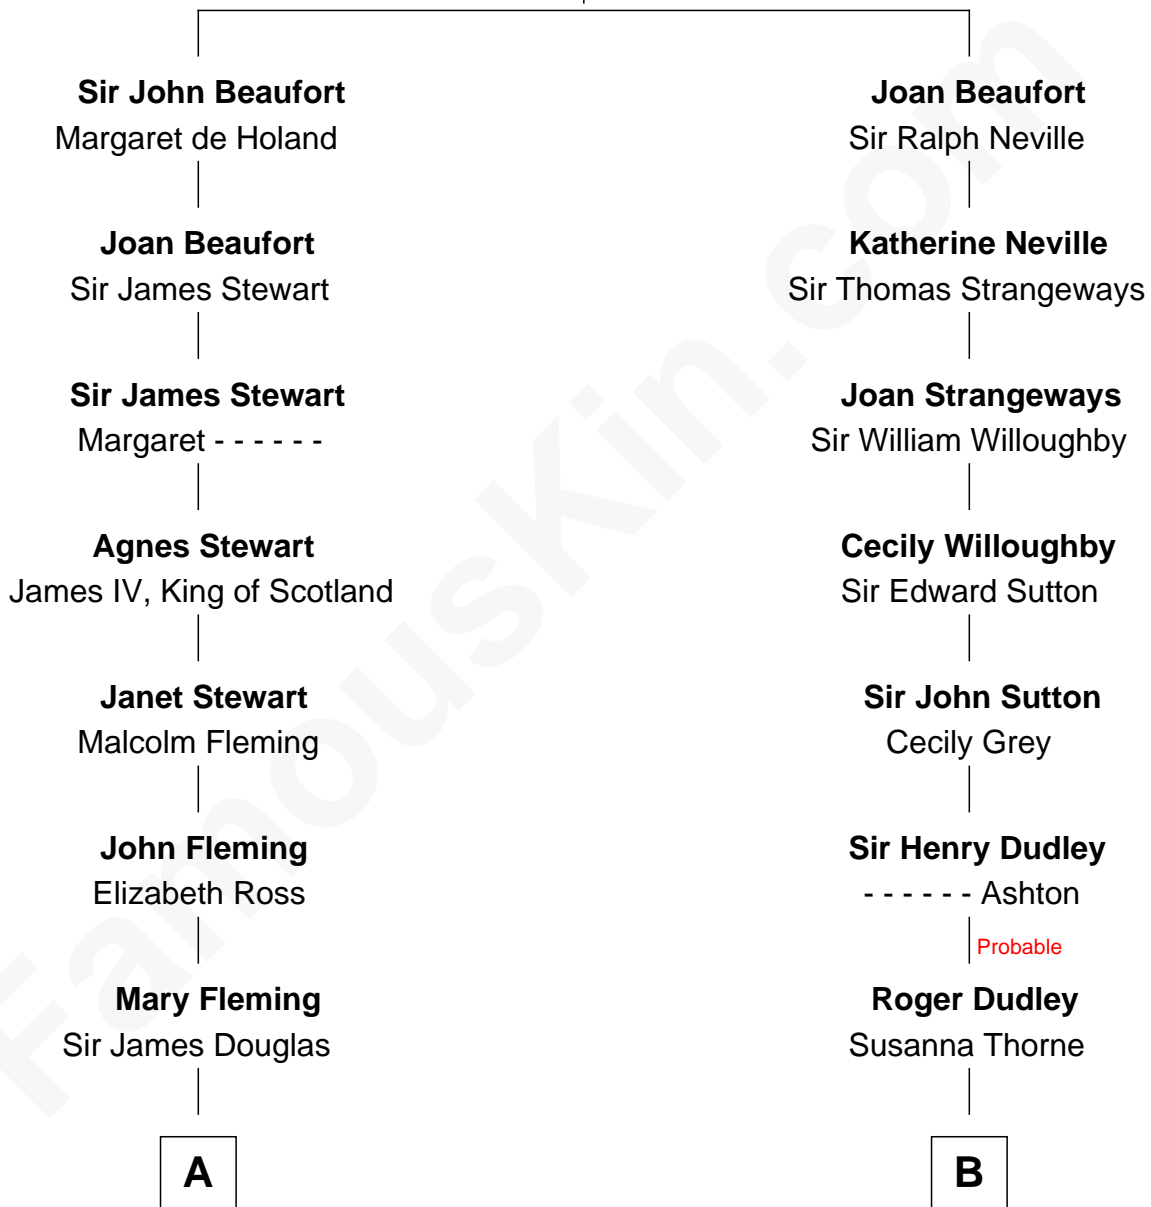

FamousKin.com Relationship Chart of

Guy Ritchie

British Filmmaker

15th cousin 3 times removed of

Oliver Wendell Holmes, Jr.

U.S. Supreme Court Justice

John of Gaunt

Katherine Roet

C

—
John Vivian Ritchie
Amber Mary Parkinson

—
Guy Ritchie
British Filmmaker

FamousKin.com