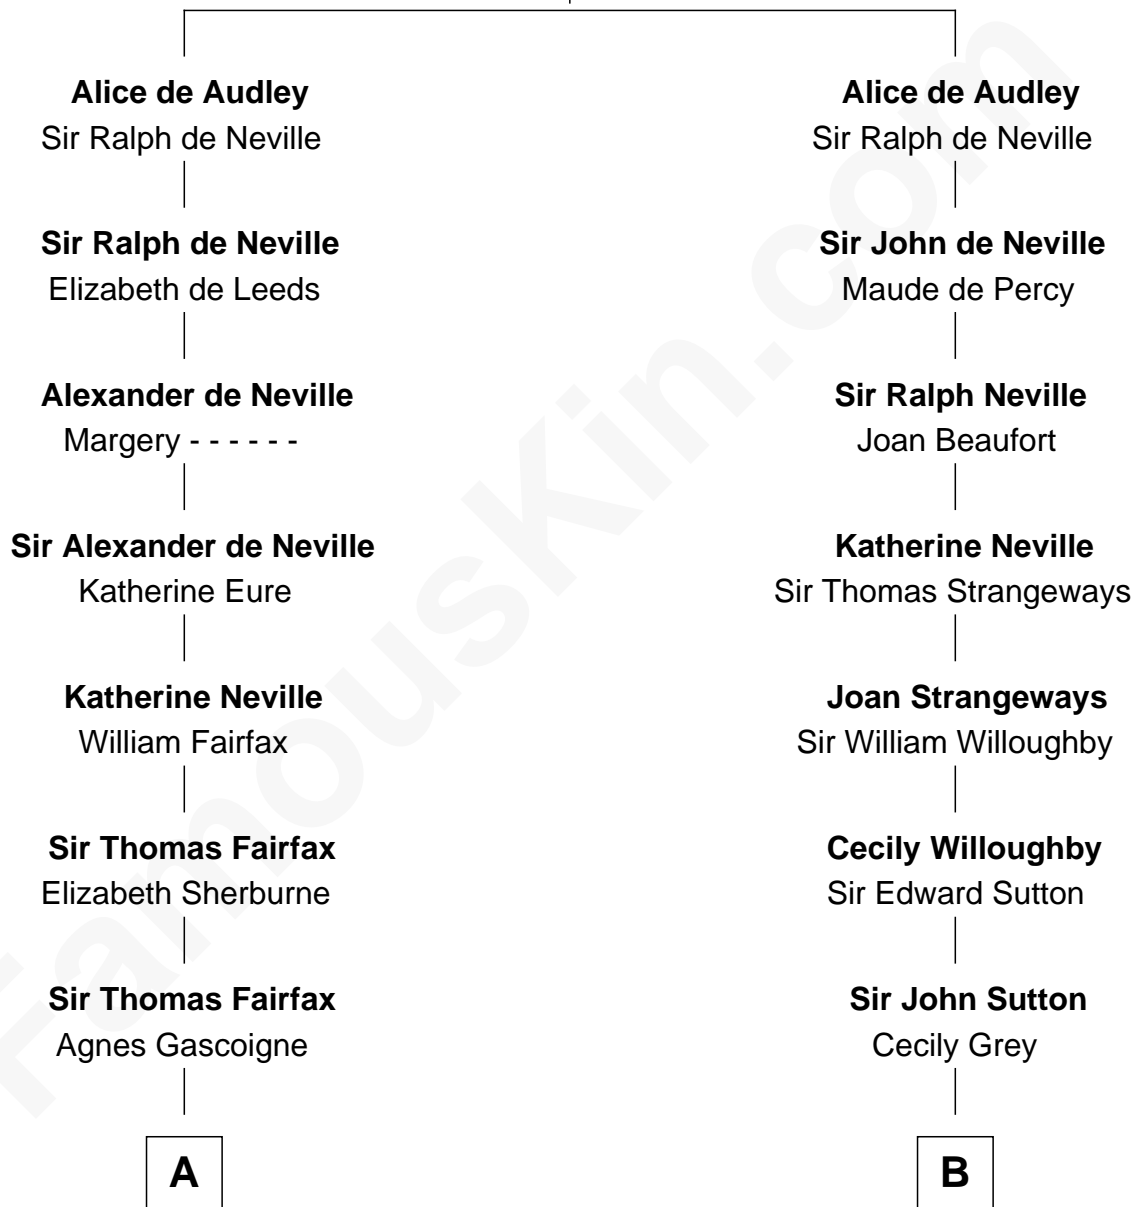

FamousKin.com Relationship Chart of

Guy Ritchie

British Filmmaker

17th cousin 3 times removed of

Oliver Wendell Holmes, Jr.

U.S. Supreme Court Justice

Sir Hugh I de Audley

Iseult de Mortimer

C

Edith Jane Martineau
Vivian Guy Ouseley McLaughlin

Doris Margaretta McLaughlin
Stuart John Ritchie

John Vivian Ritchie
Amber Mary Parkinson

Guy Ritchie
British Filmmaker

FamousKin.com