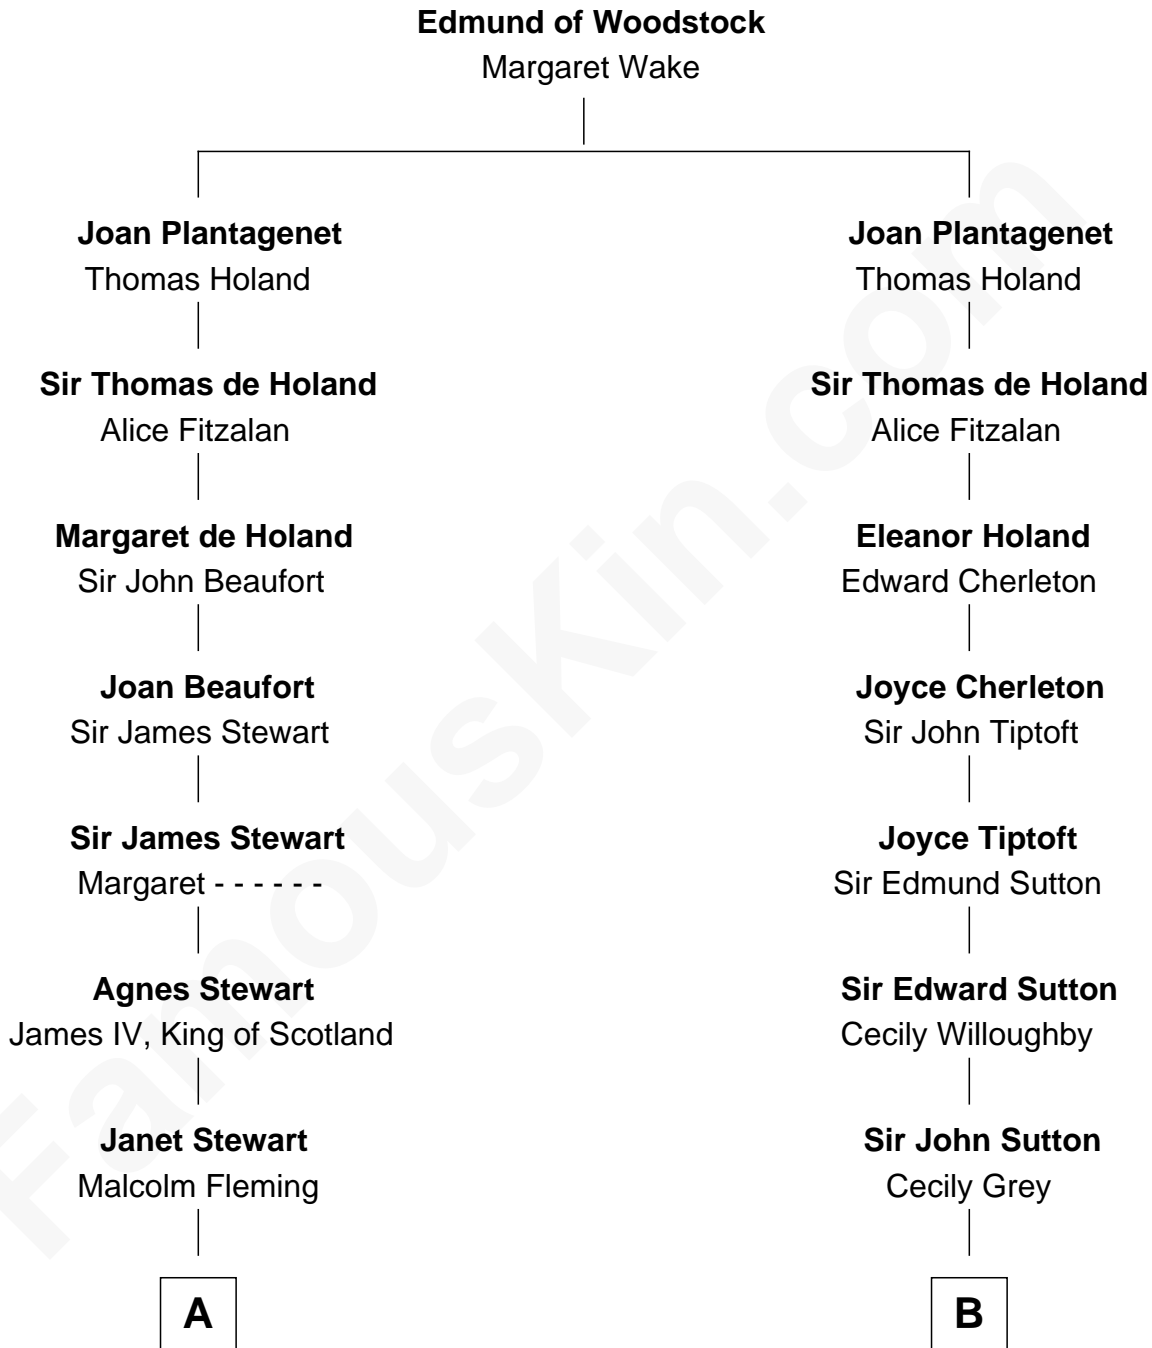

FamousKin.com Relationship Chart of

Guy Ritchie

British Filmmaker

17th cousin 3 times removed of

Oliver Wendell Holmes, Jr.

U.S. Supreme Court Justice

C

—
Vivian Guy Ouseley McLaughlin

Edith Jane Martineau

—
Doris Margareta McLaughlin

Stuart John Ritchie

—
John Vivian Ritchie

Amber Mary Parkinson

—
Guy Ritchie

British Filmmaker