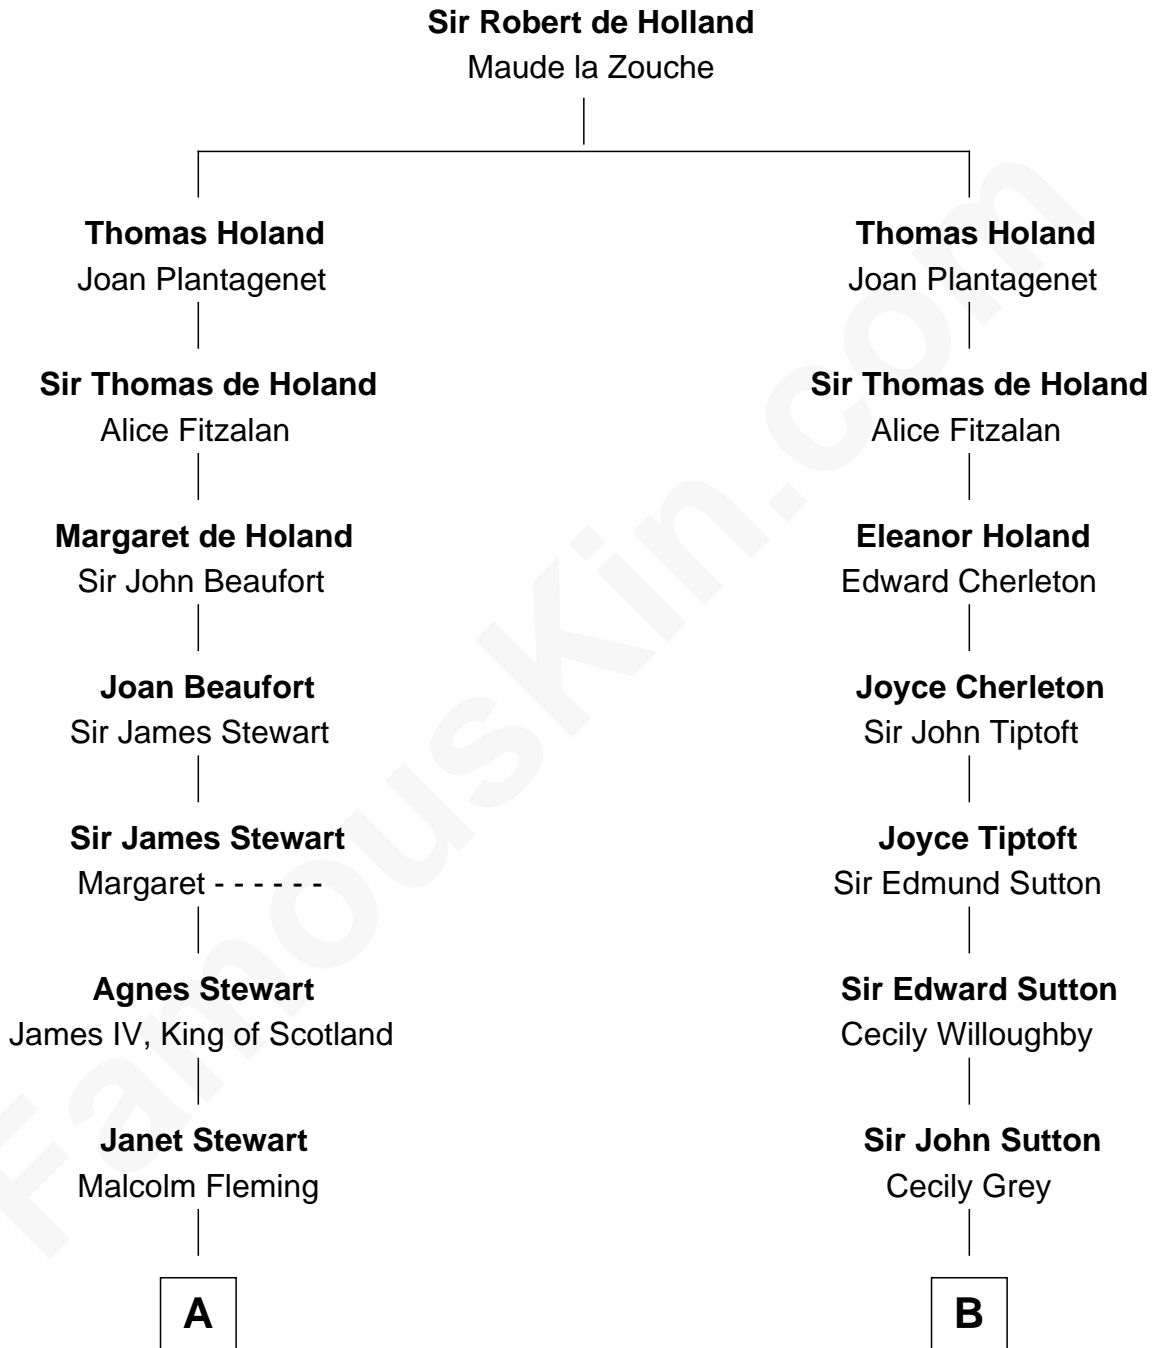

FamousKin.com Relationship Chart of

Guy Ritchie

British Filmmaker

17th cousin 3 times removed of

Oliver Wendell Holmes, Jr.

U.S. Supreme Court Justice

C

—
Vivian Guy Ouseley McLaughlin

Edith Jane Martineau

—
Doris Margareta McLaughlin

Stuart John Ritchie

—
John Vivian Ritchie

Amber Mary Parkinson

—
Guy Ritchie

British Filmmaker

FamousKin.com