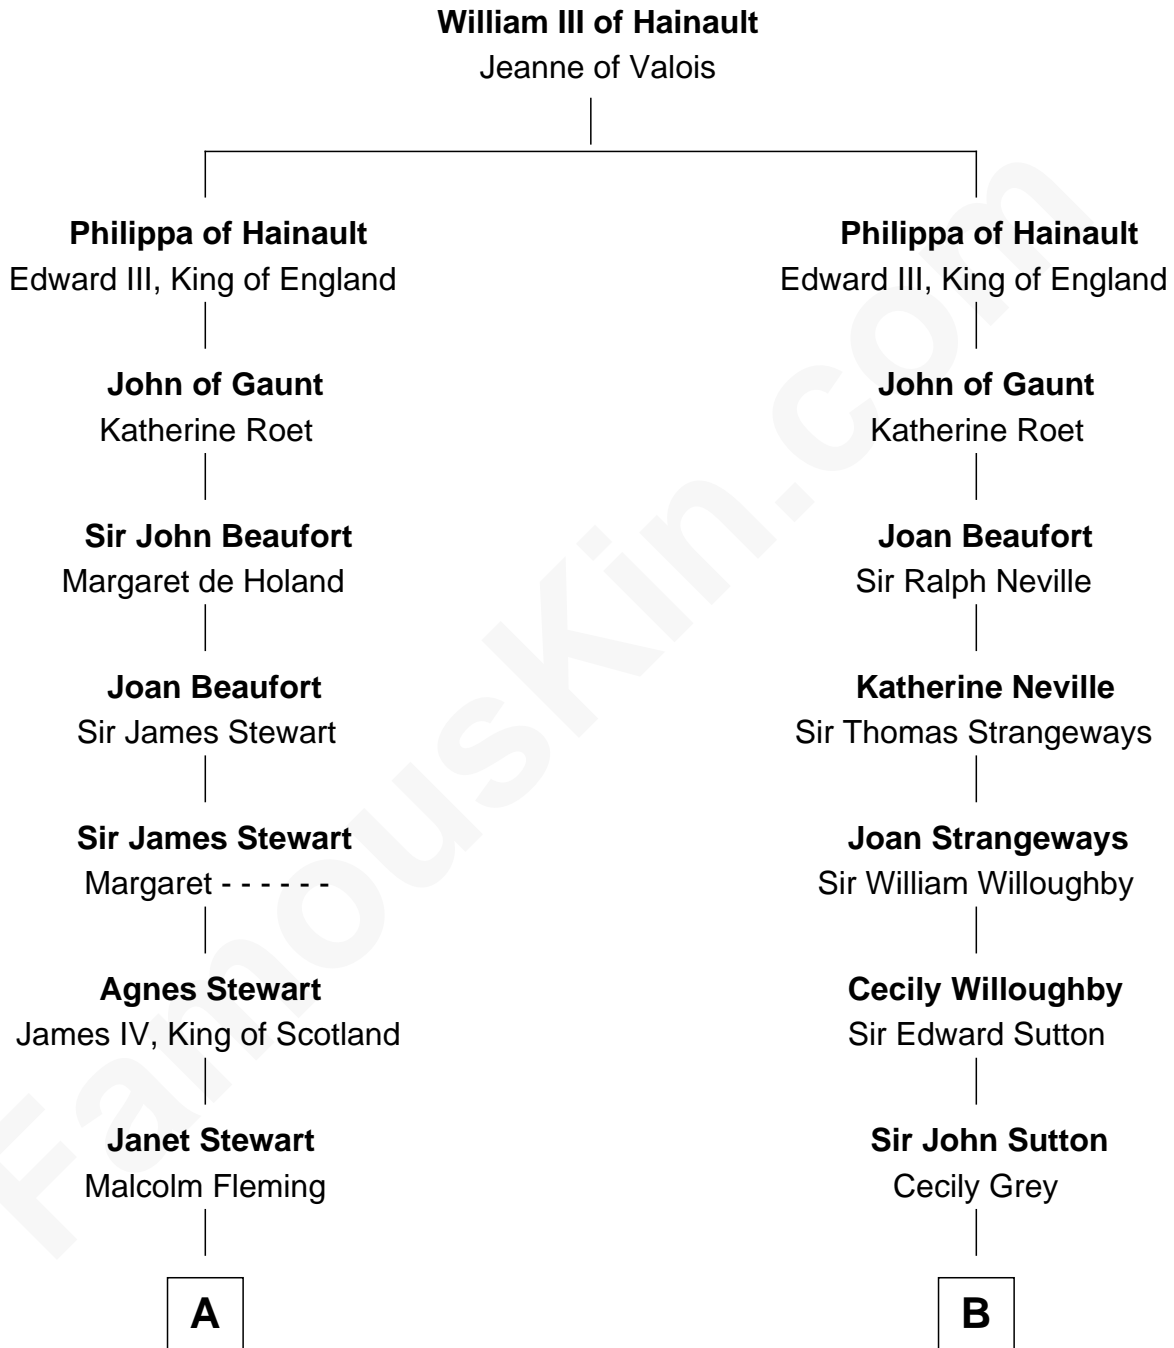

FamousKin.com Relationship Chart of

Guy Ritchie

British Filmmaker

16th cousin 4 times removed of

Oliver Wendell Holmes, Sr.

American "Fireside" Poet

C

—
Vivian Guy Ouseley McLaughlin

Edith Jane Martineau

—
Doris Margareta McLaughlin

Stuart John Ritchie

—
John Vivian Ritchie

Amber Mary Parkinson

—
Guy Ritchie

British Filmmaker

FamousKin.com