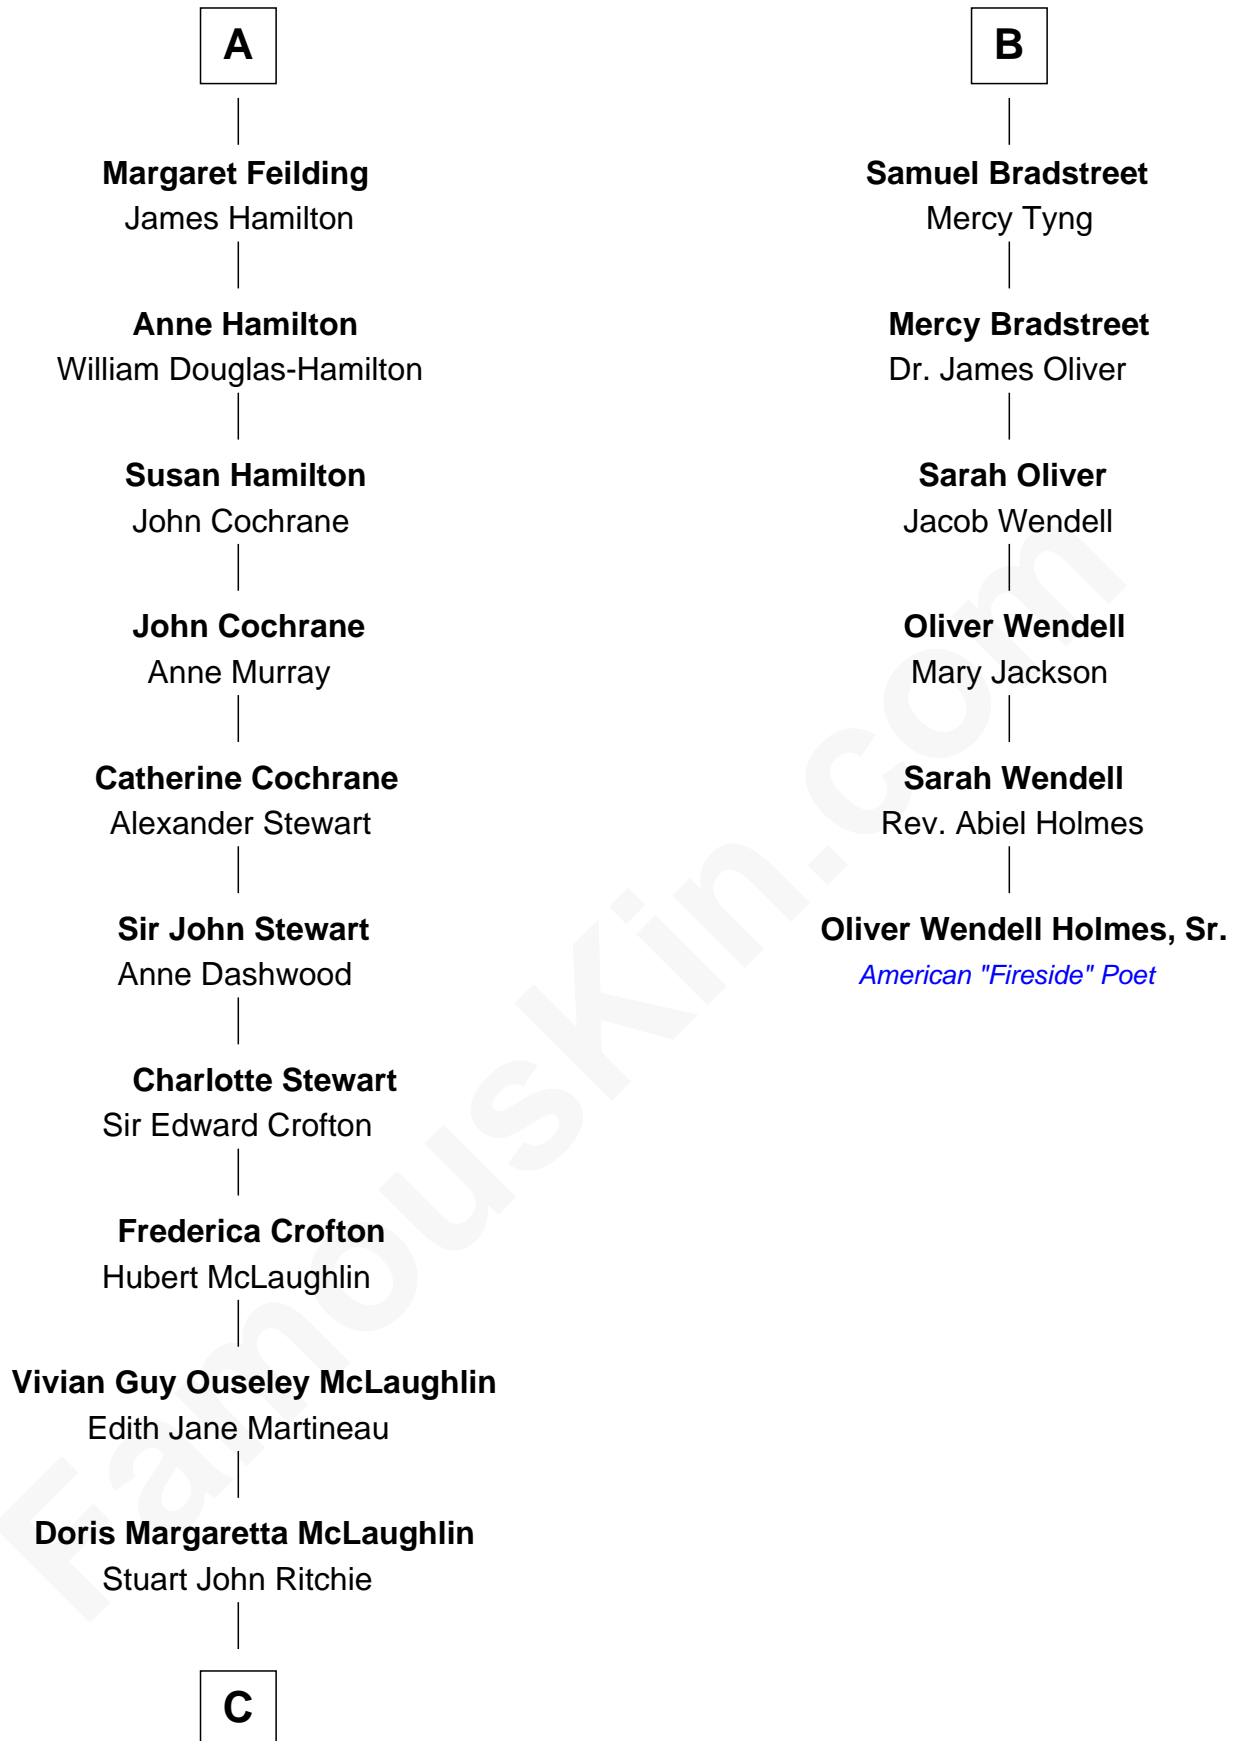

FamousKin.com Relationship Chart of

Guy Ritchie

British Filmmaker

12th cousin 6 times removed of

Oliver Wendell Holmes, Sr.

American "Fireside" Poet

C

—
John Vivian Ritchie
Amber Mary Parkinson