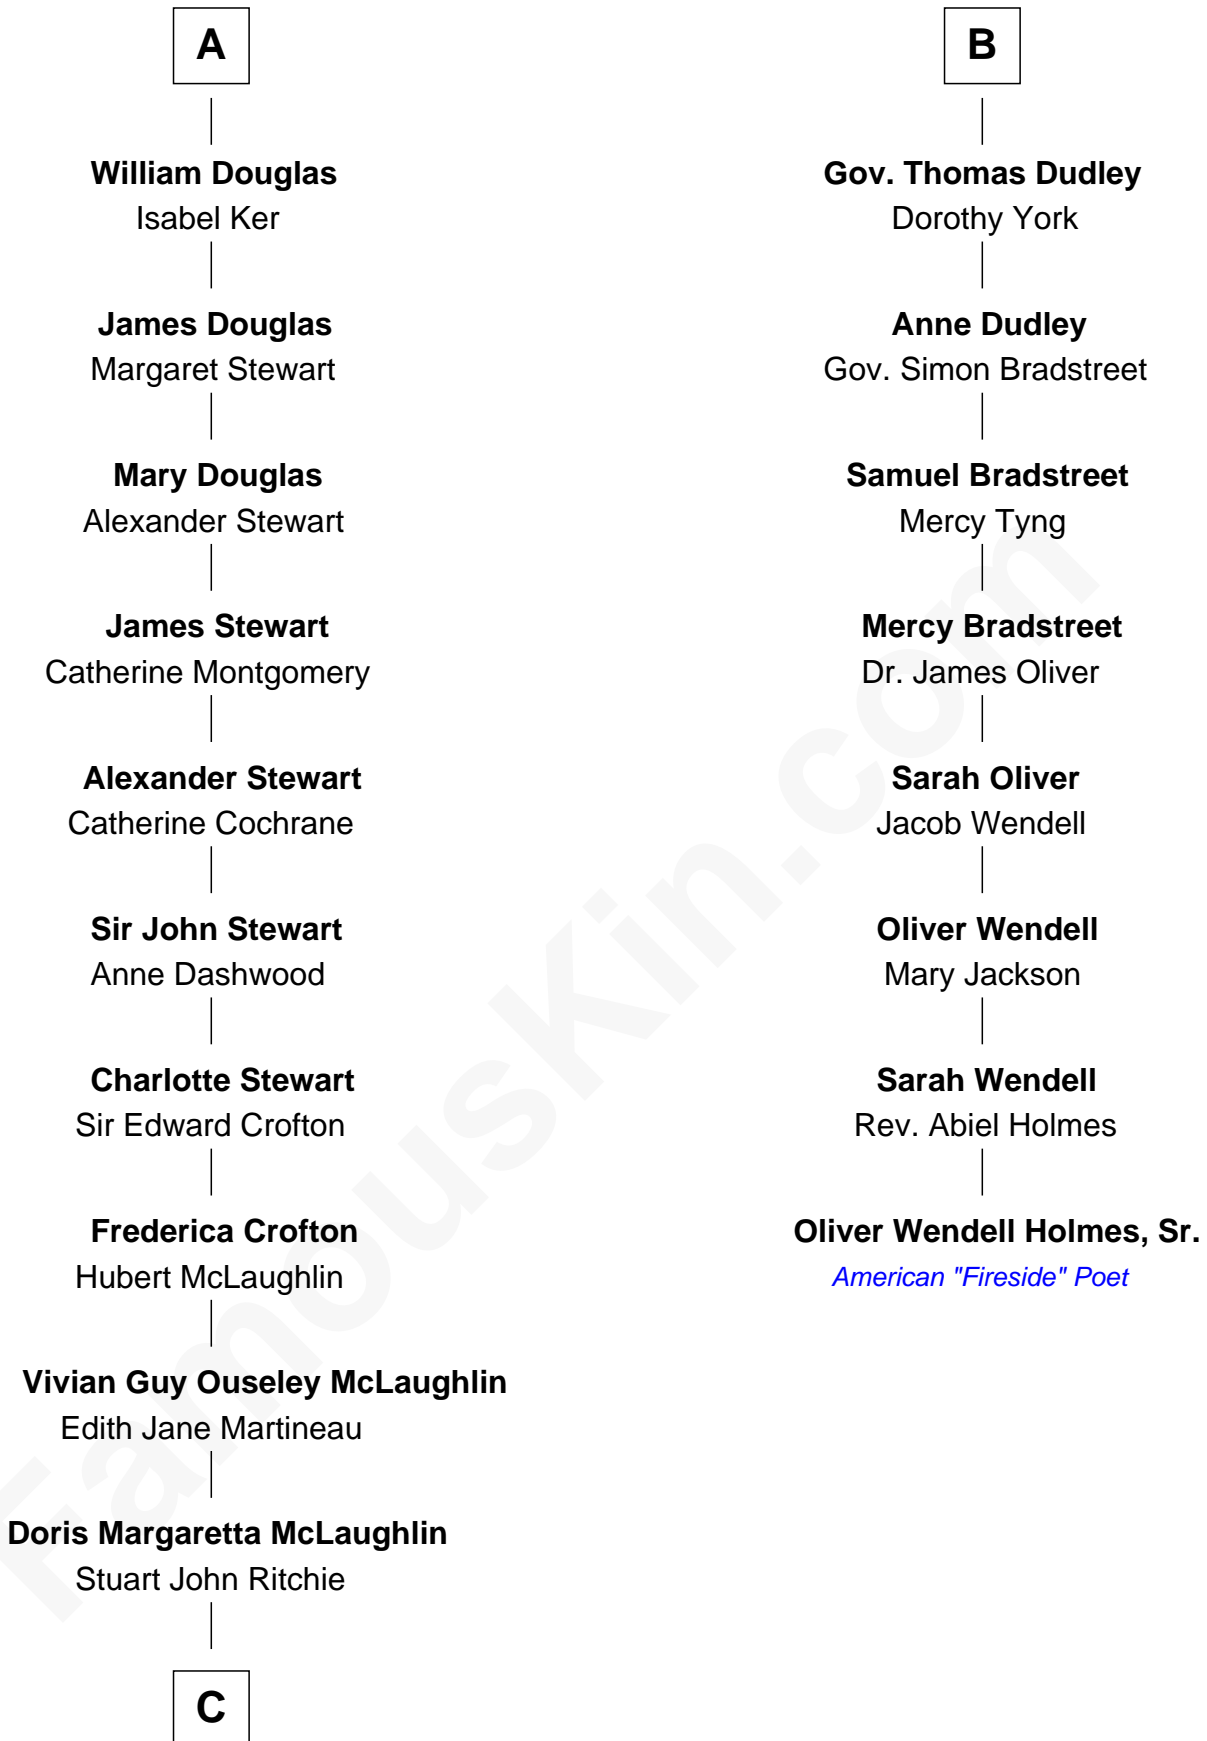

FamousKin.com Relationship Chart of

Guy Ritchie

British Filmmaker

14th cousin 4 times removed of

Oliver Wendell Holmes, Sr.

American "Fireside" Poet

John of Gaunt

Katherine Roet

C

—
John Vivian Ritchie
Amber Mary Parkinson

—
Guy Ritchie
British Filmmaker

FamousKin.com