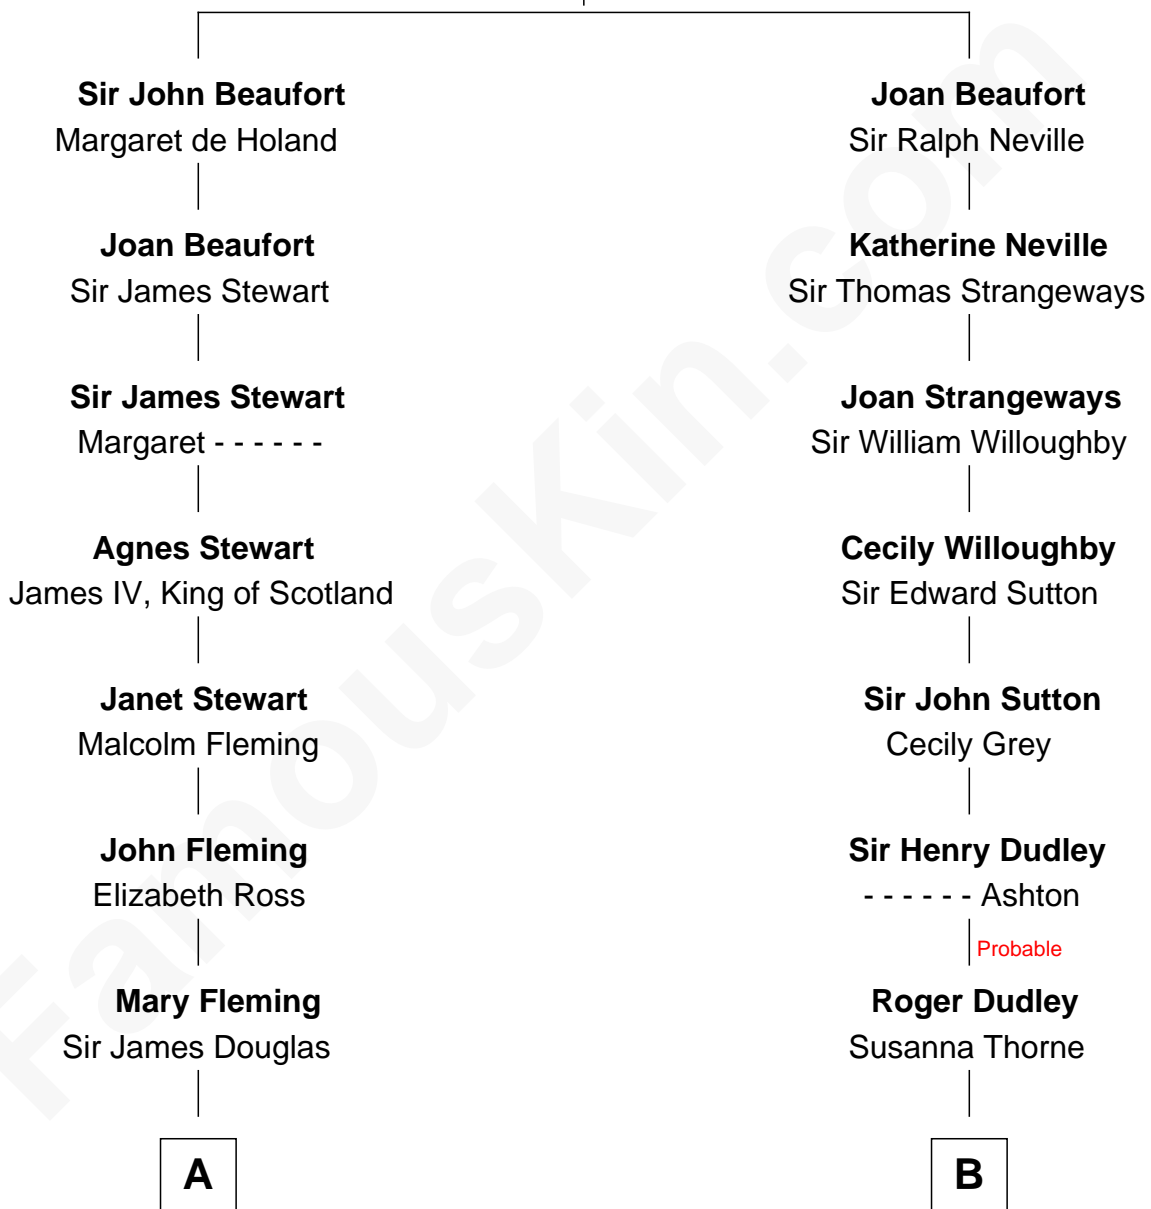

FamousKin.com Relationship Chart of

Guy Ritchie

British Filmmaker

14th cousin 4 times removed of

Oliver Wendell Holmes, Sr.

American "Fireside" Poet

John of Gaunt

Katherine Roet

C

—
John Vivian Ritchie
Amber Mary Parkinson

—
Guy Ritchie
British Filmmaker

FamousKin.com