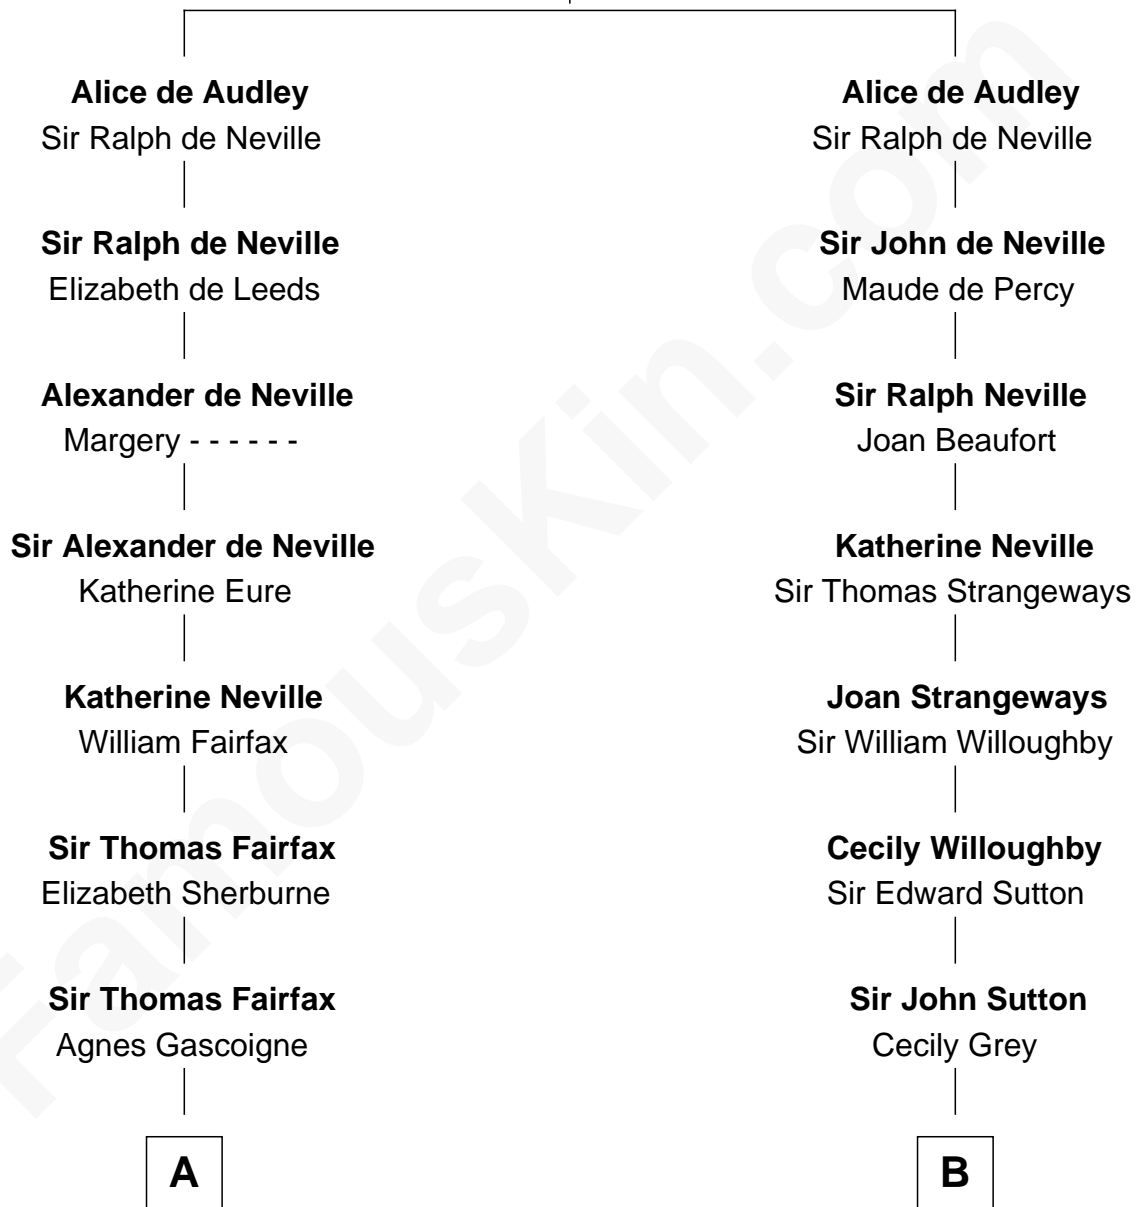

FamousKin.com Relationship Chart of

Guy Ritchie

British Filmmaker

16th cousin 4 times removed of

Oliver Wendell Holmes, Sr.

American "Fireside" Poet

Sir Hugh I de Audley

Iseult de Mortimer

C

Edith Jane Martineau
Vivian Guy Ouseley McLaughlin

Doris Margaretta McLaughlin
Stuart John Ritchie

John Vivian Ritchie
Amber Mary Parkinson

Guy Ritchie
British Filmmaker