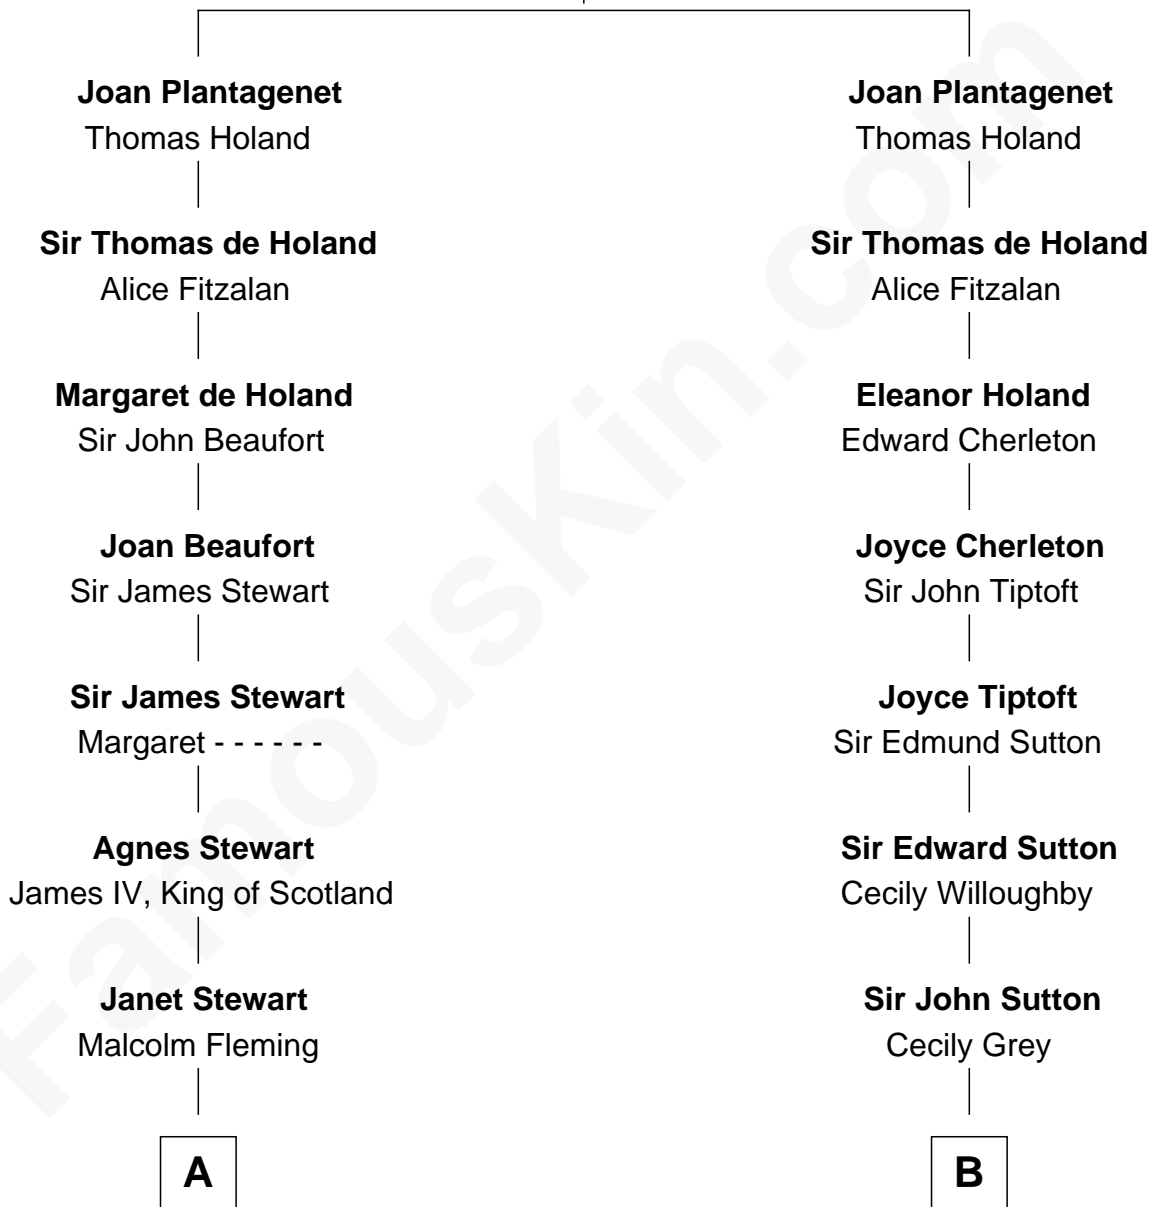

FamousKin.com Relationship Chart of

Guy Ritchie

British Filmmaker

16th cousin 4 times removed of

Oliver Wendell Holmes, Sr.

American "Fireside" Poet

Edmund of Woodstock

Margaret Wake

C

—
Vivian Guy Ouseley McLaughlin

Edith Jane Martineau

—
Doris Margareta McLaughlin

Stuart John Ritchie

—
John Vivian Ritchie

Amber Mary Parkinson

—
Guy Ritchie