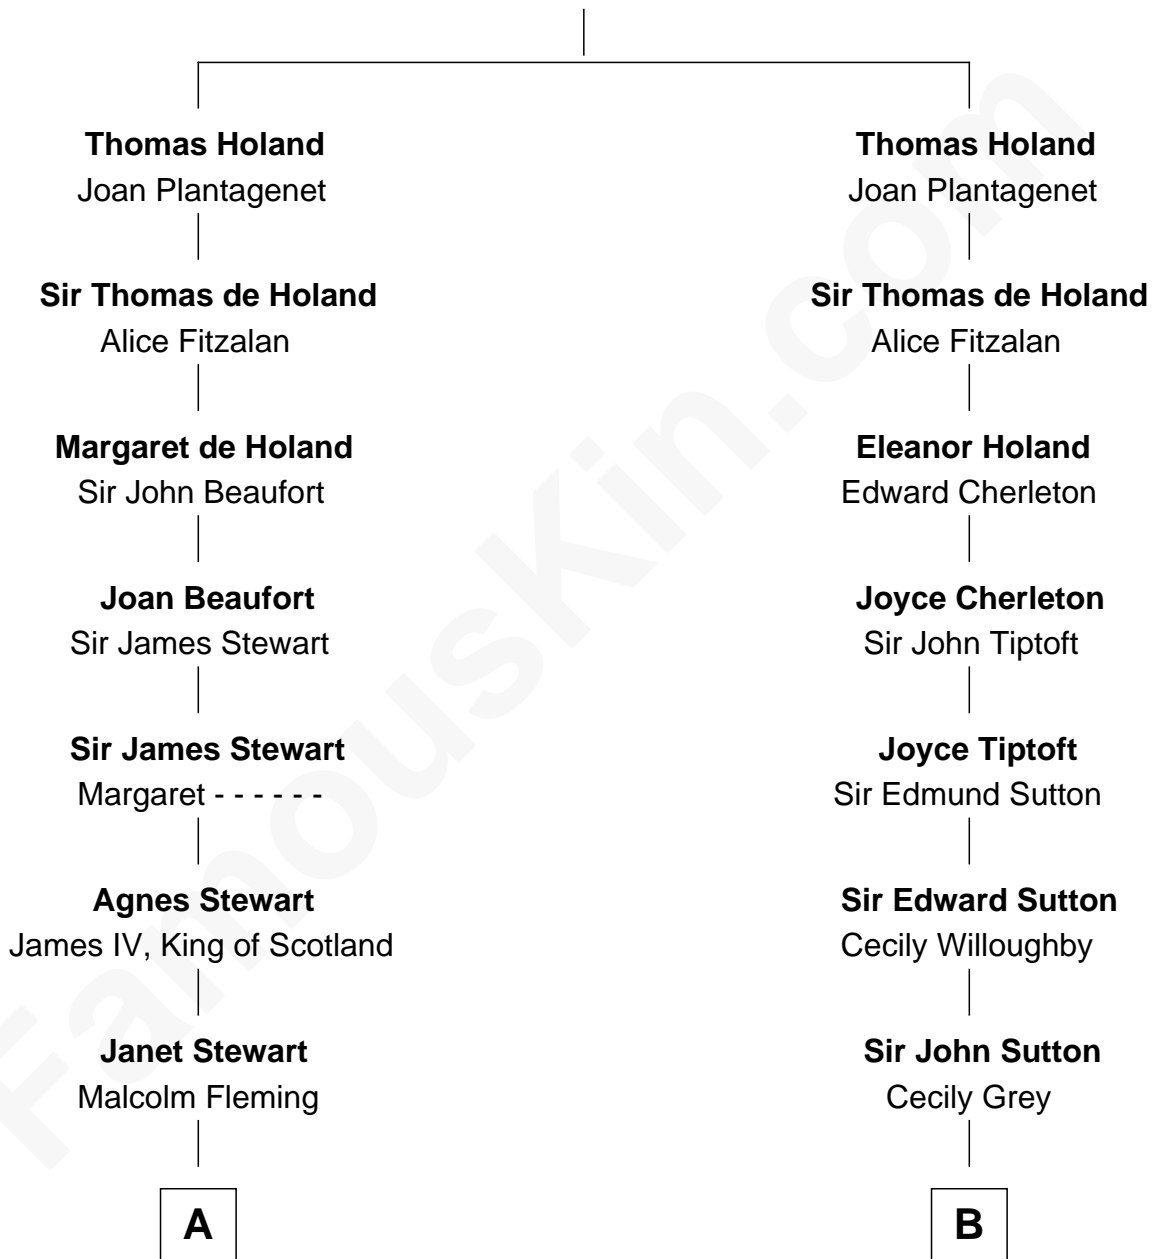

# FamousKin.com Relationship Chart of

**Guy Ritchie**

*British Filmmaker*

16th cousin 4 times removed of

**Oliver Wendell Holmes, Sr.**

*American "Fireside" Poet*

**Sir Robert de Holland**

Maude la Zouche

**C**

—  
**Vivian Guy Ouseley McLaughlin**

Edith Jane Martineau

—  
**Doris Margareta McLaughlin**

Stuart John Ritchie

—  
**John Vivian Ritchie**

Amber Mary Parkinson

—  
**Guy Ritchie**

*British Filmmaker*