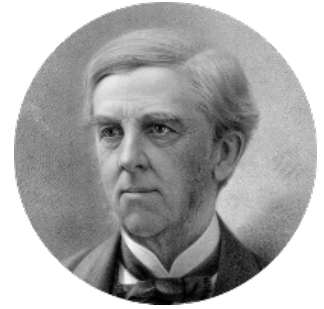

# FamousKin.com Relationship Chart of

**Guy Ritchie**

*British Filmmaker*

16th cousin 4 times removed of

**Oliver Wendell Holmes, Sr.**

*American "Fireside" Poet*

**Sir John Howard**

Alice de Bois