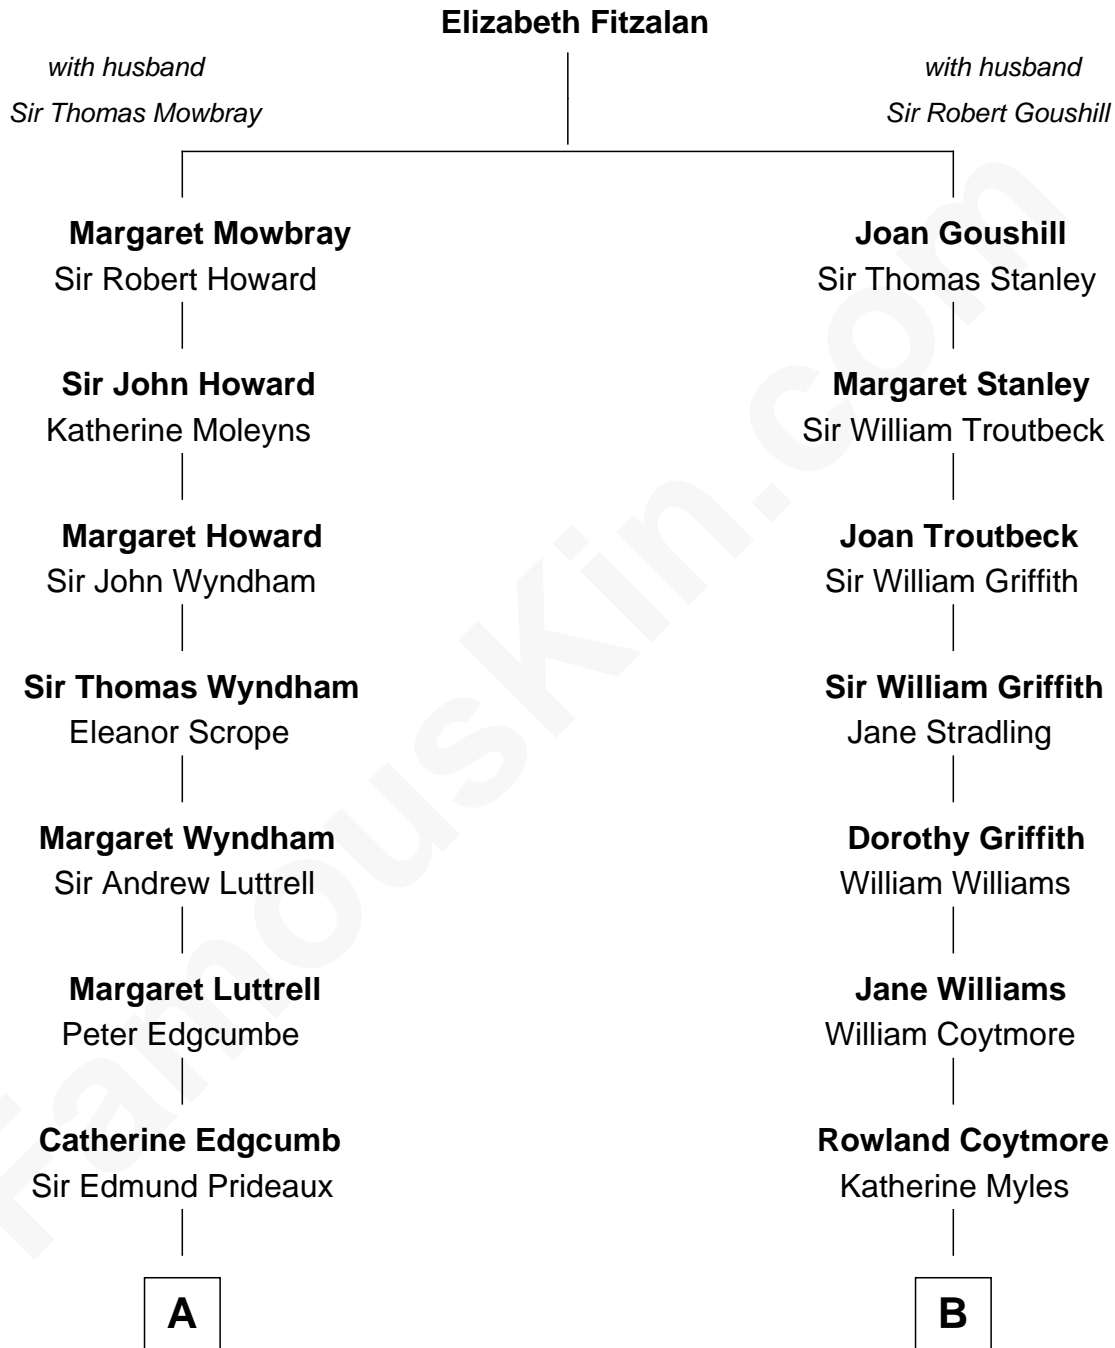

FamousKin.com Relationship Chart of

Guy Ritchie

British Filmmaker

13th cousin 5 times removed of

Oliver Wendell Holmes, Sr.

American "Fireside" Poet

C

—
John Vivian Ritchie
Amber Mary Parkinson