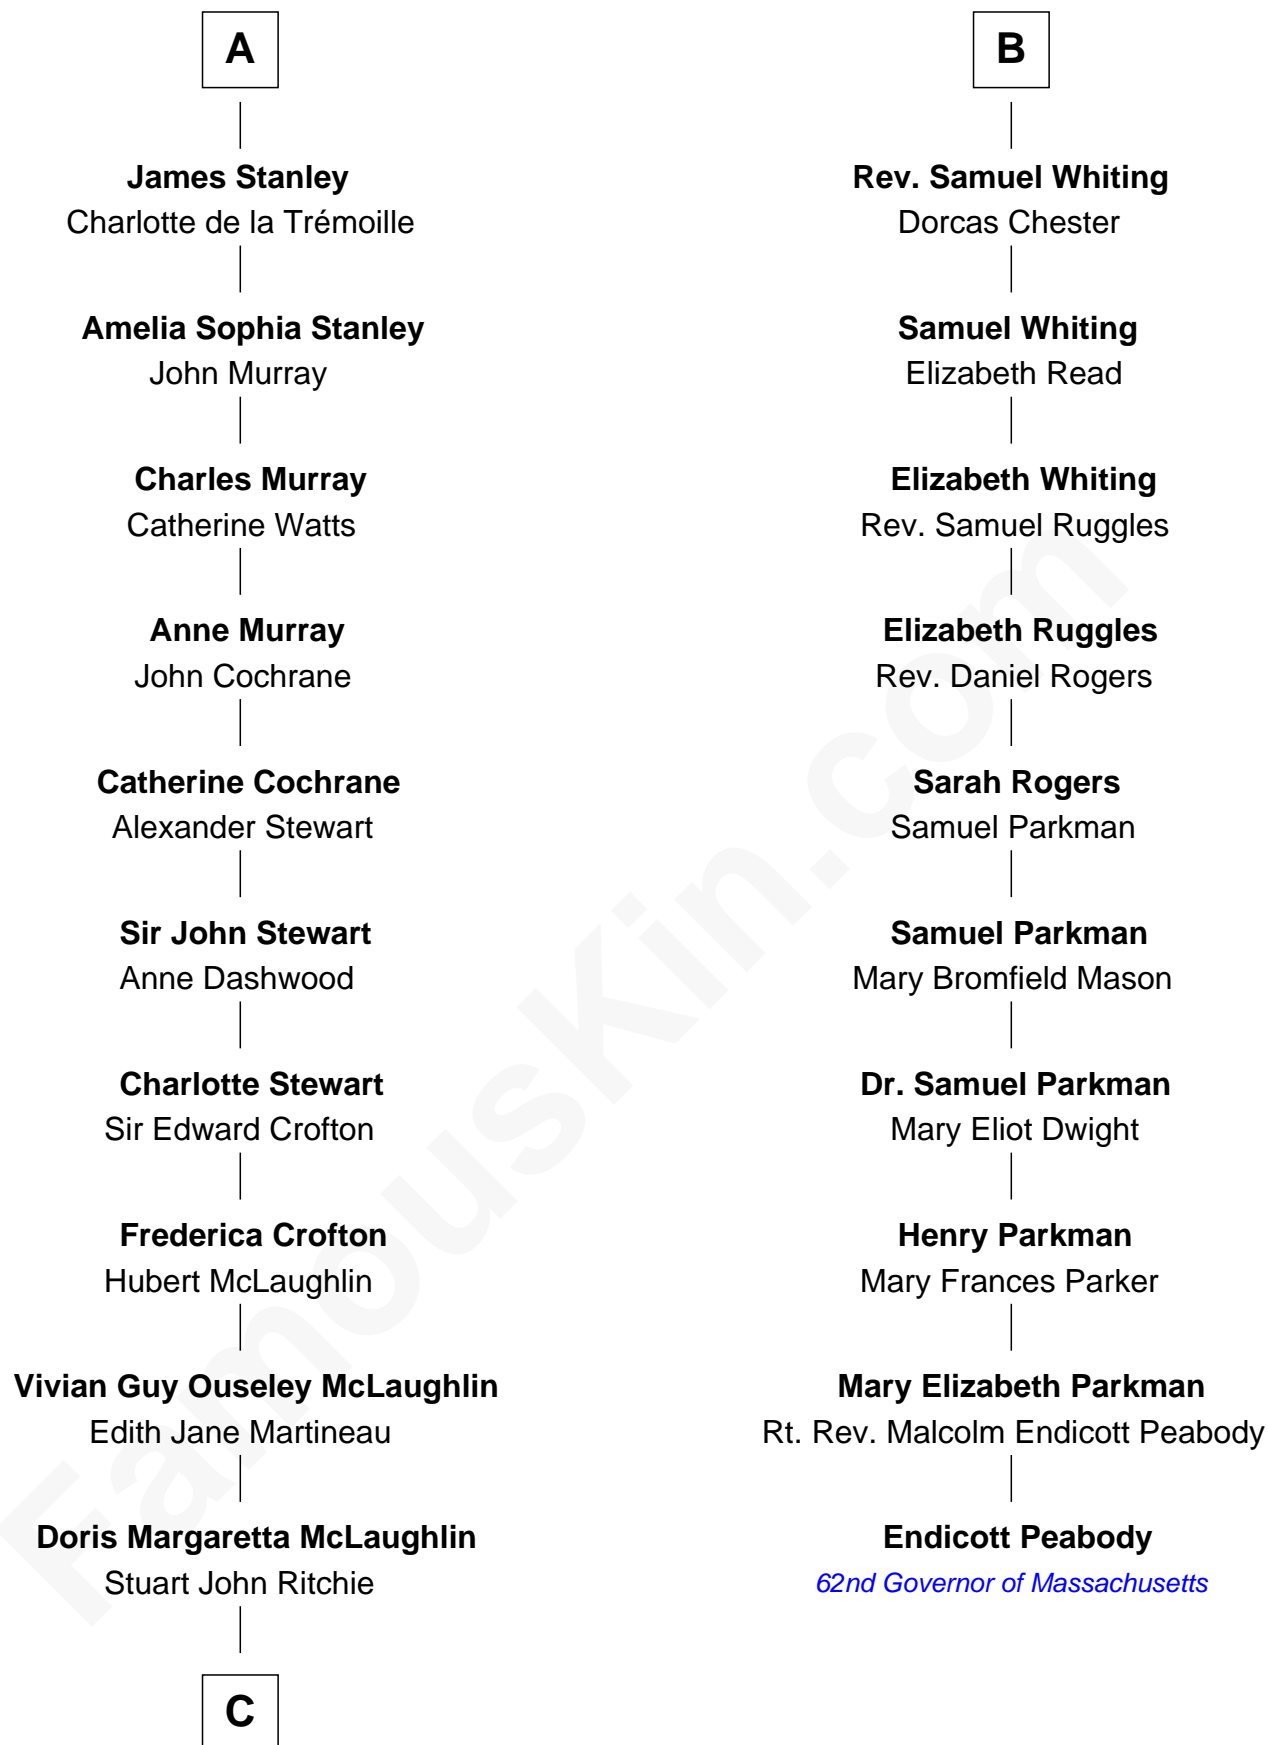

FamousKin.com Relationship Chart of

Guy Ritchie

British Filmmaker

16th cousin 2 times removed of

Endicott Peabody

62nd Governor of Massachusetts

Sir John Beauchamp

Edith Stourton