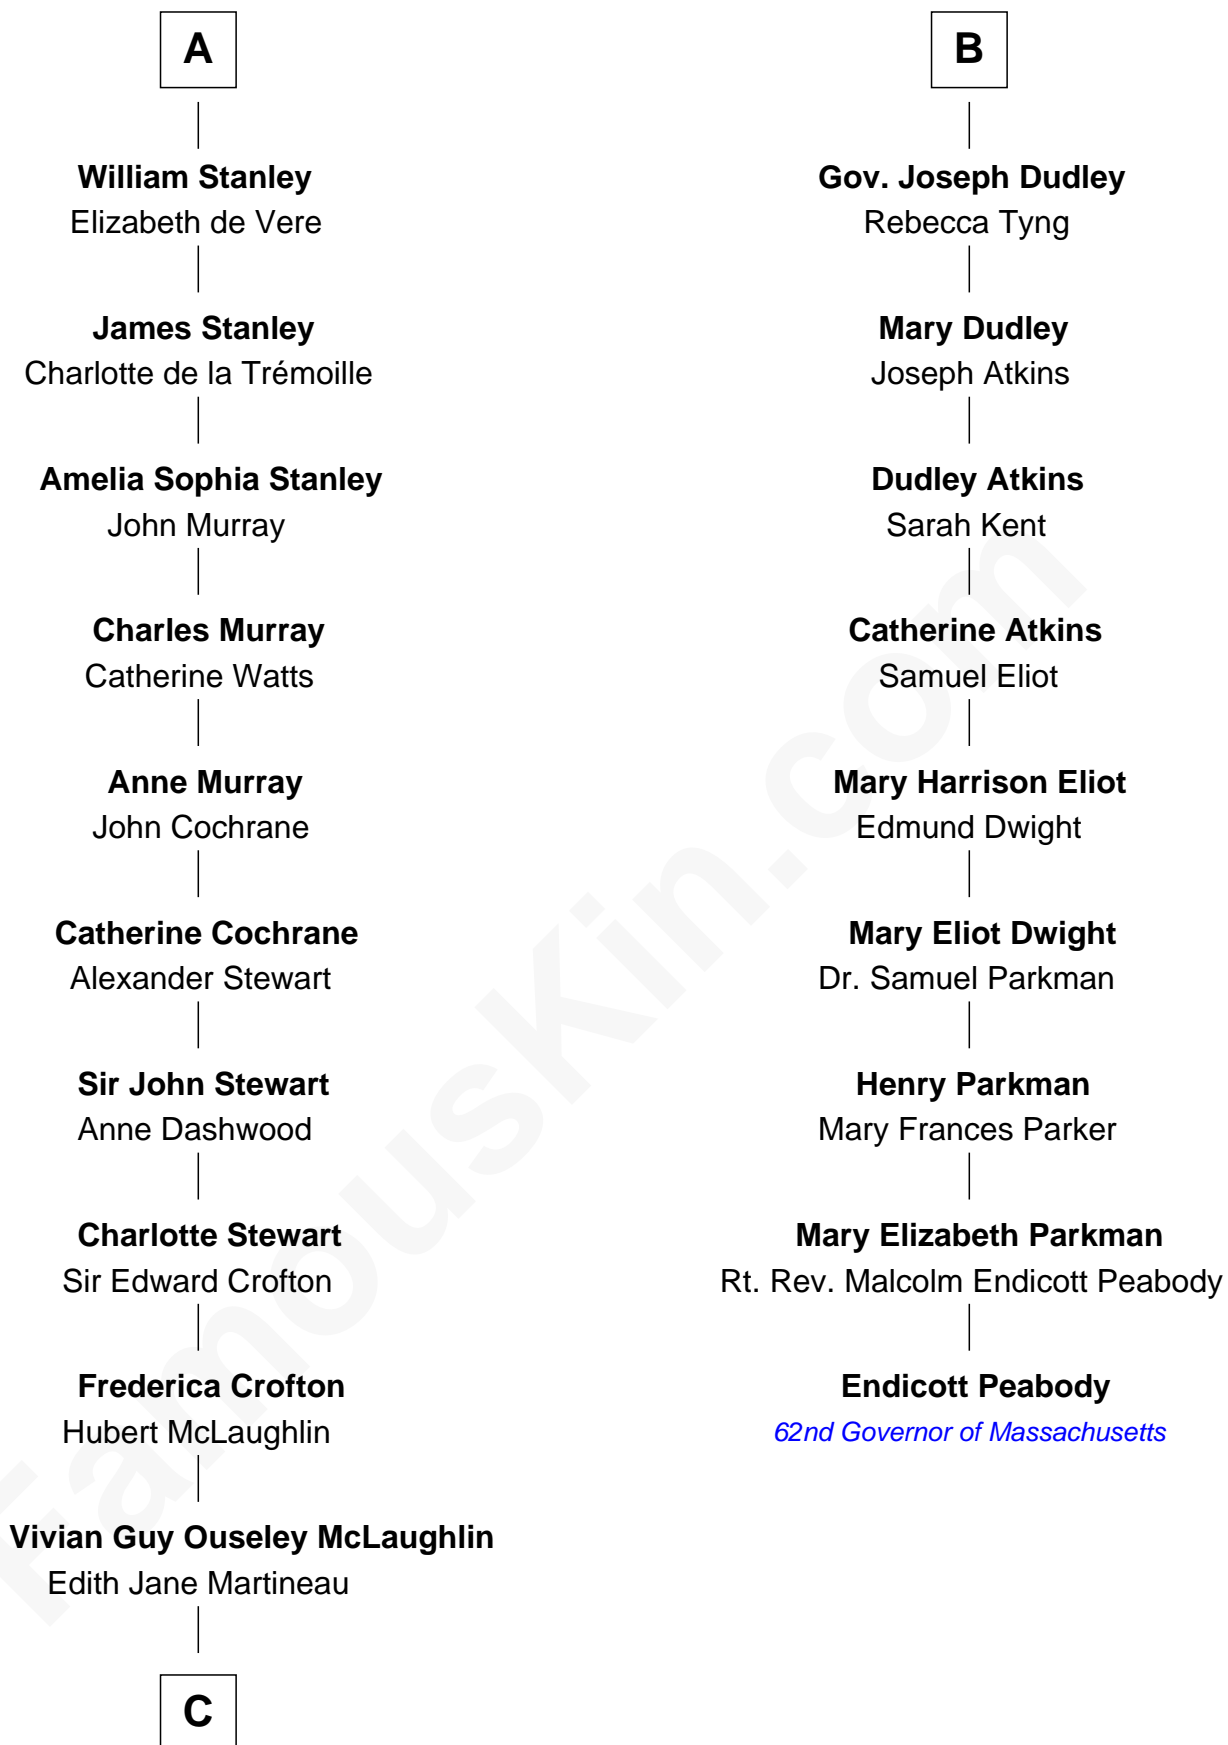

FamousKin.com Relationship Chart of

Guy Ritchie

British Filmmaker

15th cousin 4 times removed of

Endicott Peabody

62nd Governor of Massachusetts

C

—
Doris Margaretta McLaughlin

Stuart John Ritchie

—
John Vivian Ritchie

Amber Mary Parkinson

—
Guy Ritchie

British Filmmaker

FamousKin.com