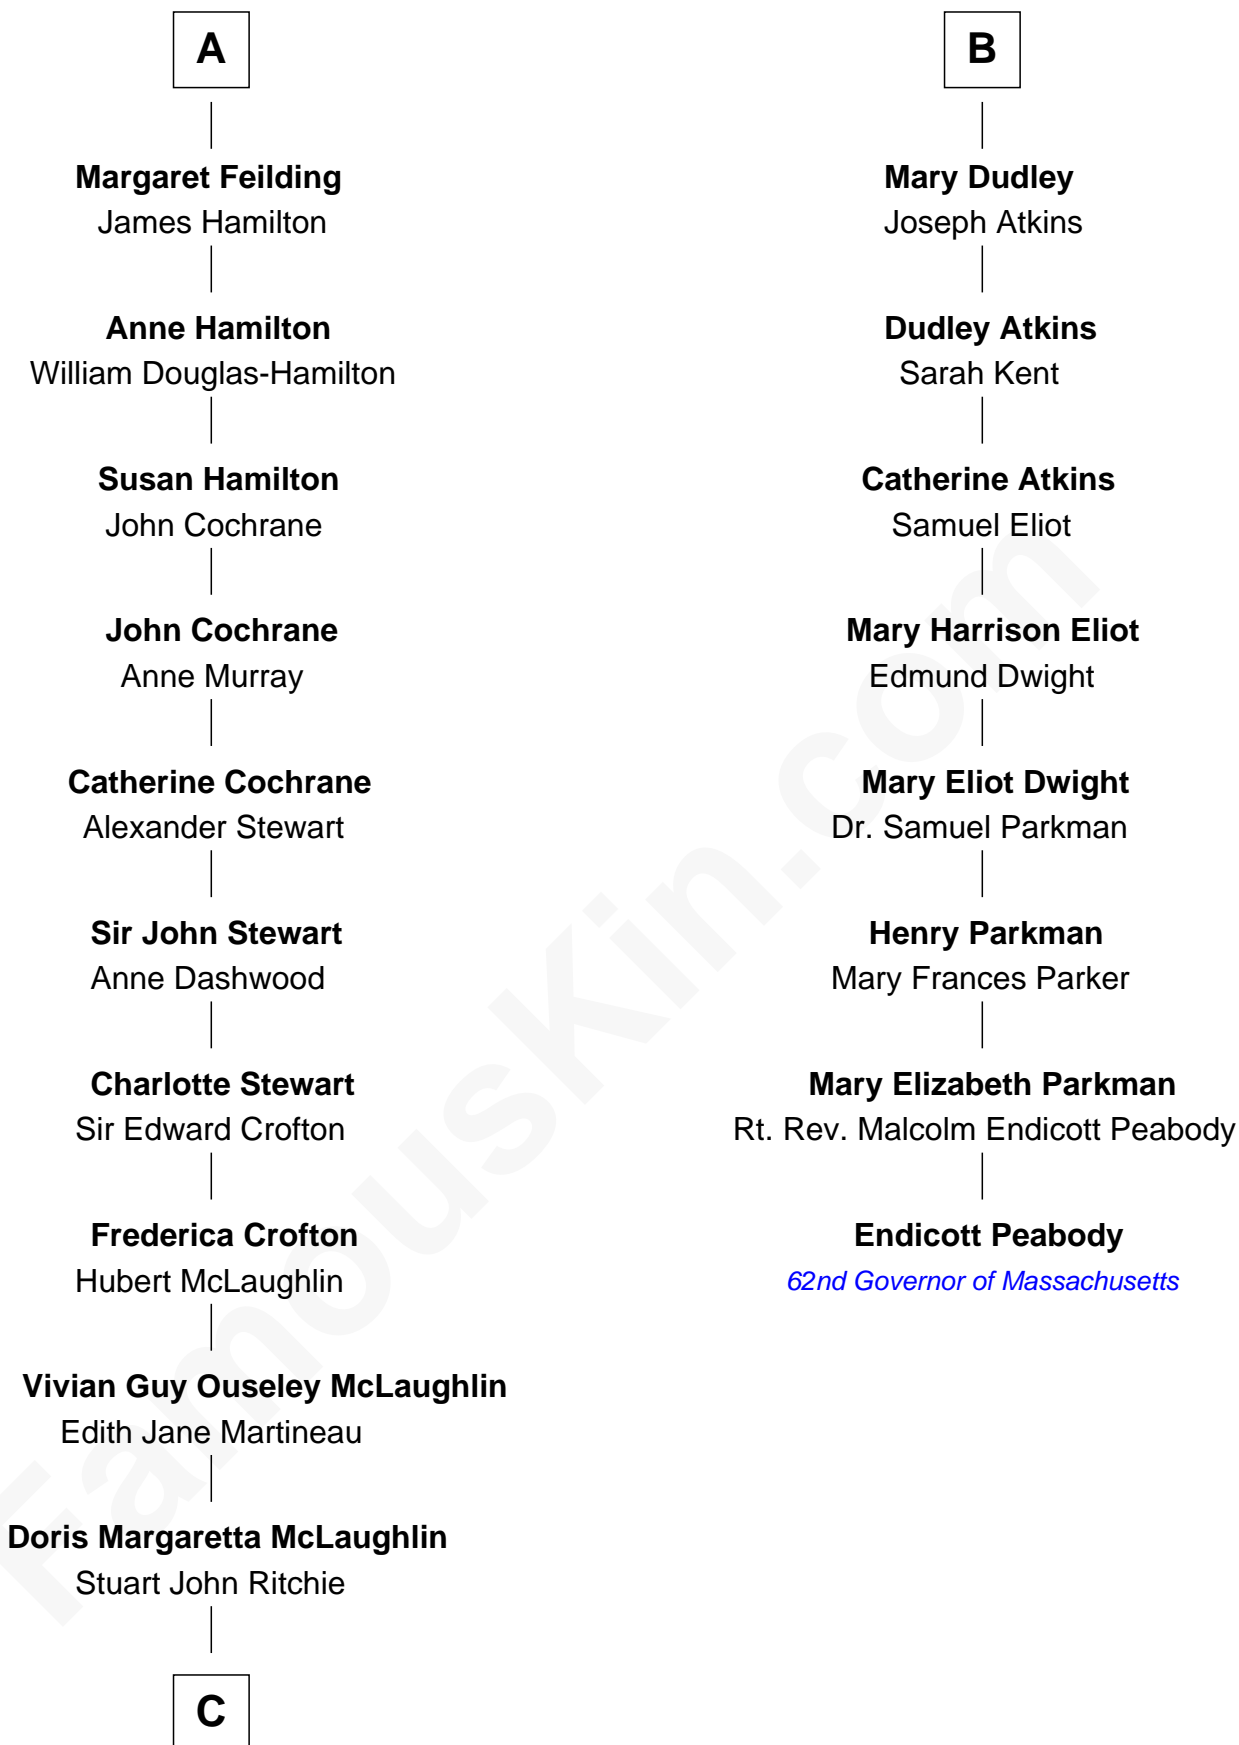

FamousKin.com Relationship Chart of

Guy Ritchie

British Filmmaker

14th cousin 4 times removed of

Endicott Peabody

62nd Governor of Massachusetts

Sir Richard Neville

Alice Montagu

Alice de Neville
Sir Henry FitzHugh

Elizabeth FitzHugh
Sir William Parr

William Parr
Mary Salisbury

Maud Parr
Sir Ralph Lane

Dorothy Lane
Sir William Feilding

Basil Feilding
Elizabeth Aston

William Feilding
Susan Villiers

A

Katherine Neville
William Bonville

Cecily Bonville
Thomas Grey

Cecily Grey
Sir John Sutton

Sir Henry Dudley
----- Ashton

Probable

Roger Dudley
Susanna Thorne

Gov. Thomas Dudley
Katherine Deighton

Gov. Joseph Dudley
Rebecca Tyng

B

C

—
John Vivian Ritchie
Amber Mary Parkinson

—
Guy Ritchie
British Filmmaker

FamousKin.com