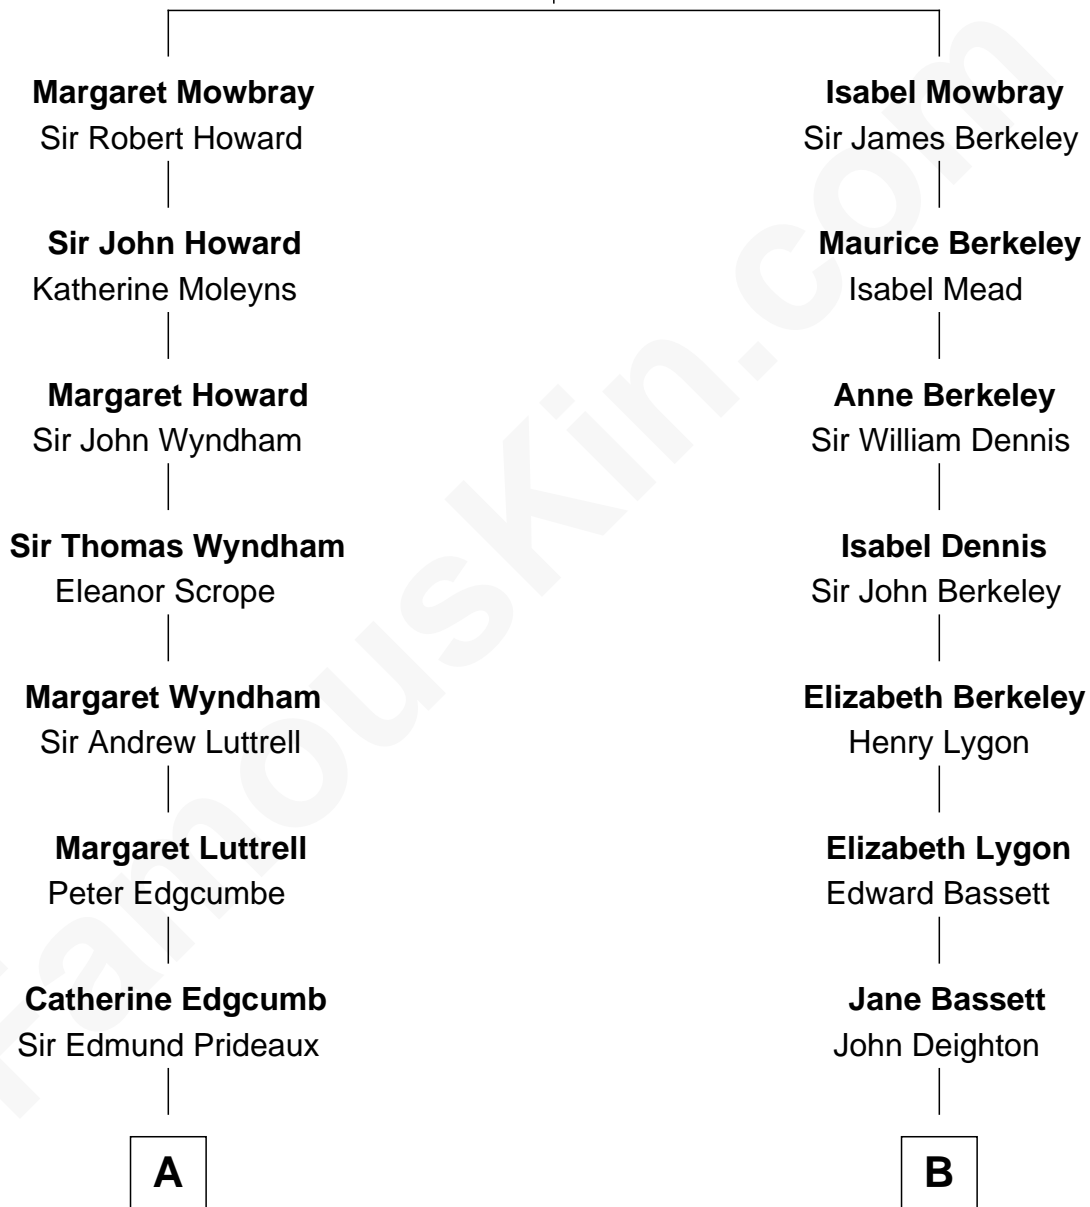

# FamousKin.com Relationship Chart of

**Guy Ritchie**

*British Filmmaker*

16th cousin 2 times removed of

**Endicott Peabody**

*62nd Governor of Massachusetts*

**Sir Thomas Mowbray**

Elizabeth Fitzalan

**C**

—  
**John Vivian Ritchie**  
Amber Mary Parkinson

—  
**Guy Ritchie**  
*British Filmmaker*

FamousKin.com