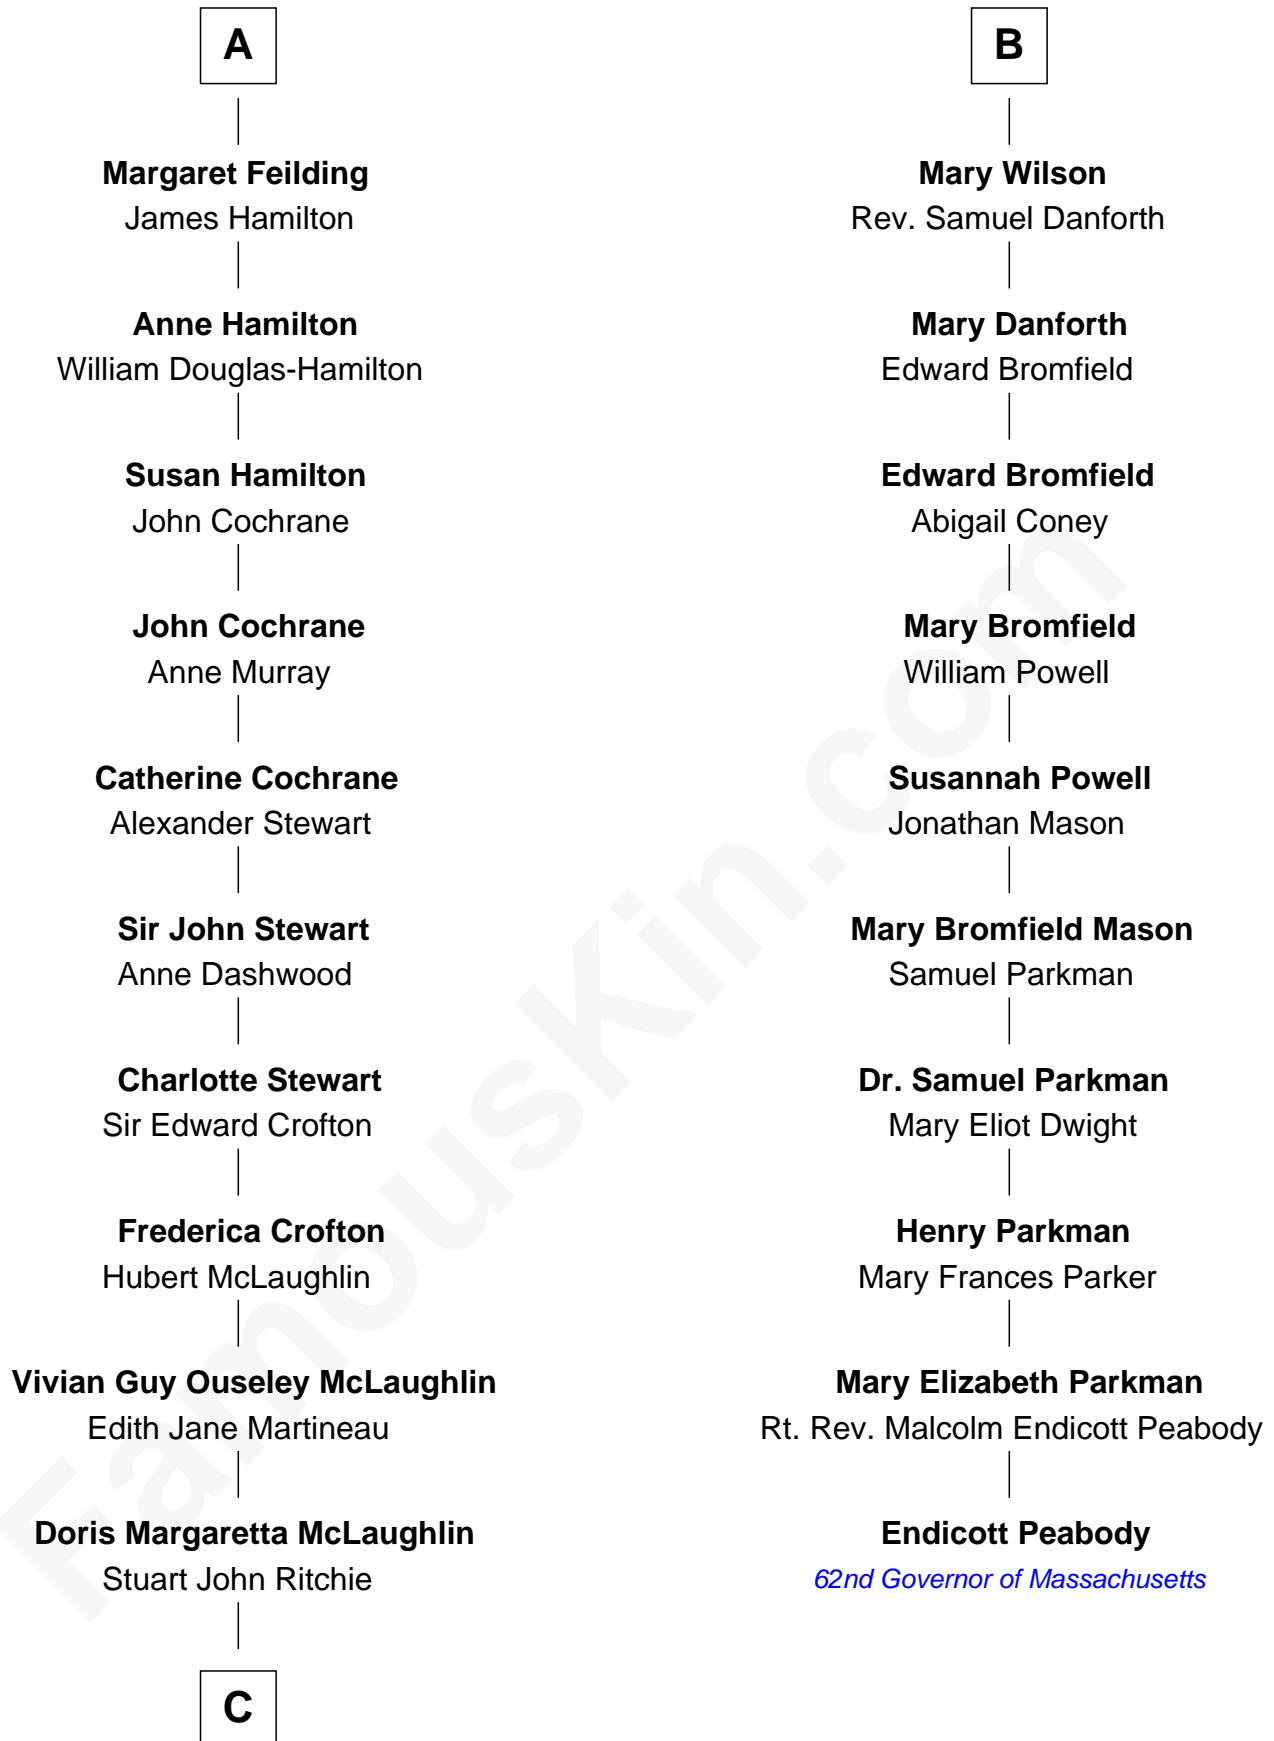

# FamousKin.com Relationship Chart of

**Guy Ritchie**

*British Filmmaker*

16th cousin 2 times removed of

**Endicott Peabody**

*62nd Governor of Massachusetts*

**Sir William FitzHugh**

Margery Willoughby

**Sir Henry FitzHugh**

Alice de Neville

**Elizabeth FitzHugh**

Sir William Parr

**William Parr**

Mary Salisbury

**Maud Parr**

Sir Ralph Lane

**Dorothy Lane**

Sir William Feilding

**Basil Feilding**

Elizabeth Aston

**William Feilding**

Susan Villiers

**A**

**Maud FitzHugh**

Lancelot Mansfield

**John Mansfield**

Elizabeth - - - - -

**Elizabeth Mansfield**

Rev. John Wilson

**B**

**C**

—  
**John Vivian Ritchie**  
Amber Mary Parkinson