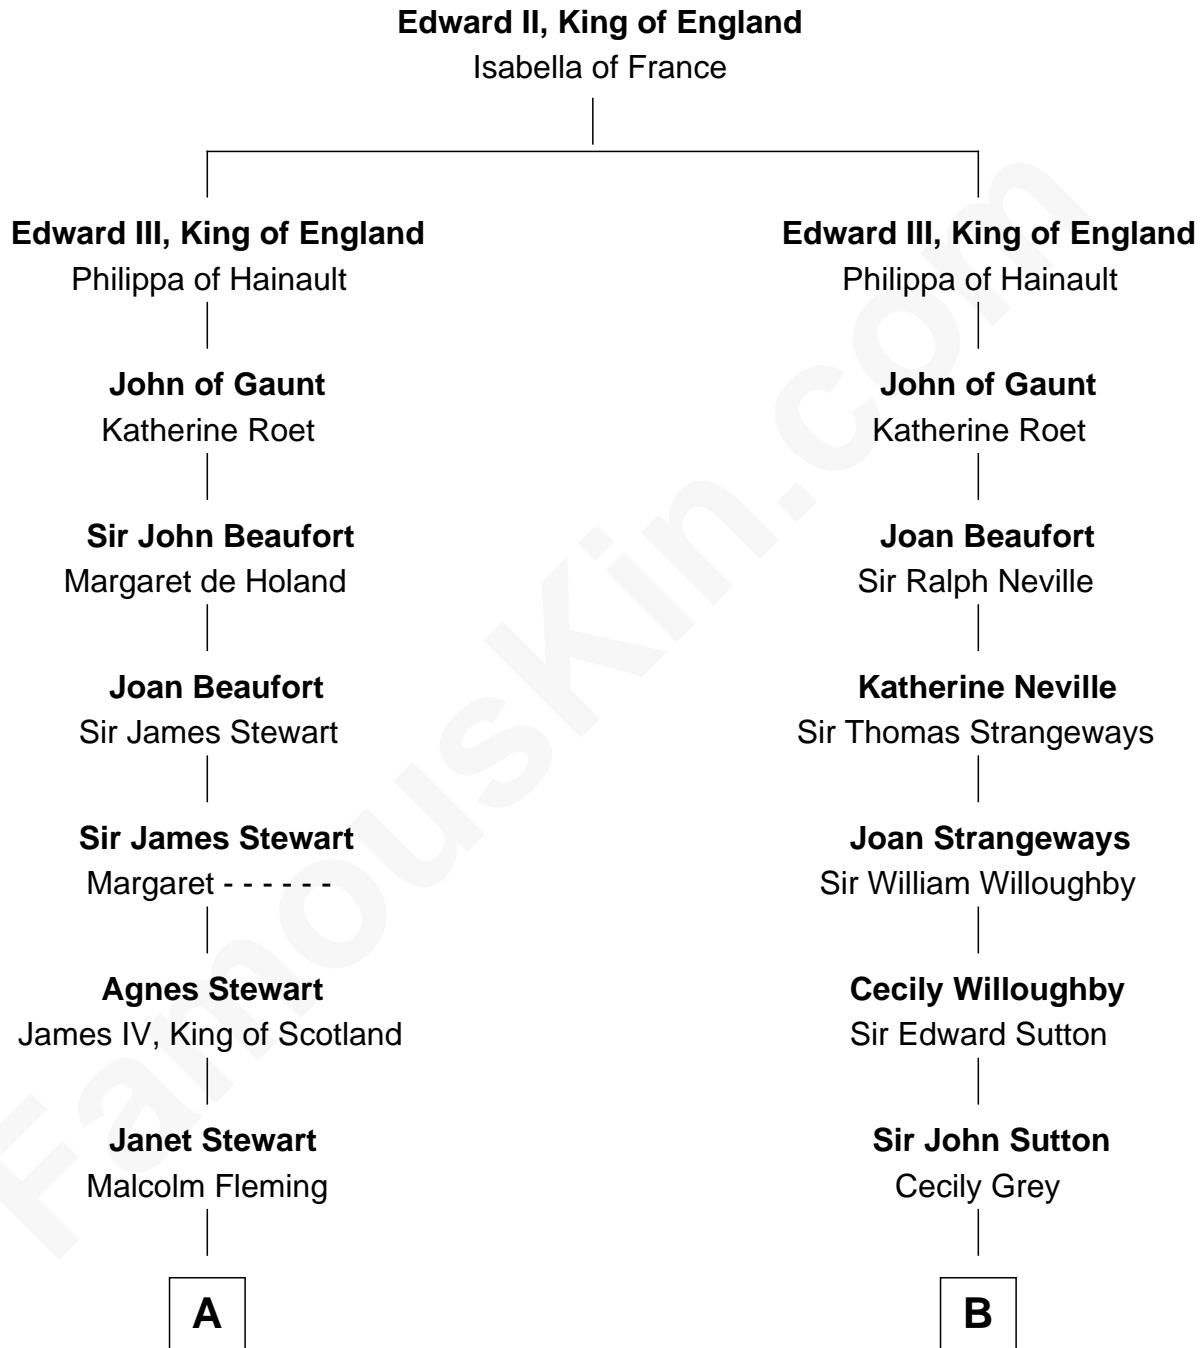

FamousKin.com Relationship Chart of

Guy Ritchie

British Filmmaker

18th cousin 2 times removed of

Endicott Peabody

62nd Governor of Massachusetts

FamousKin.com