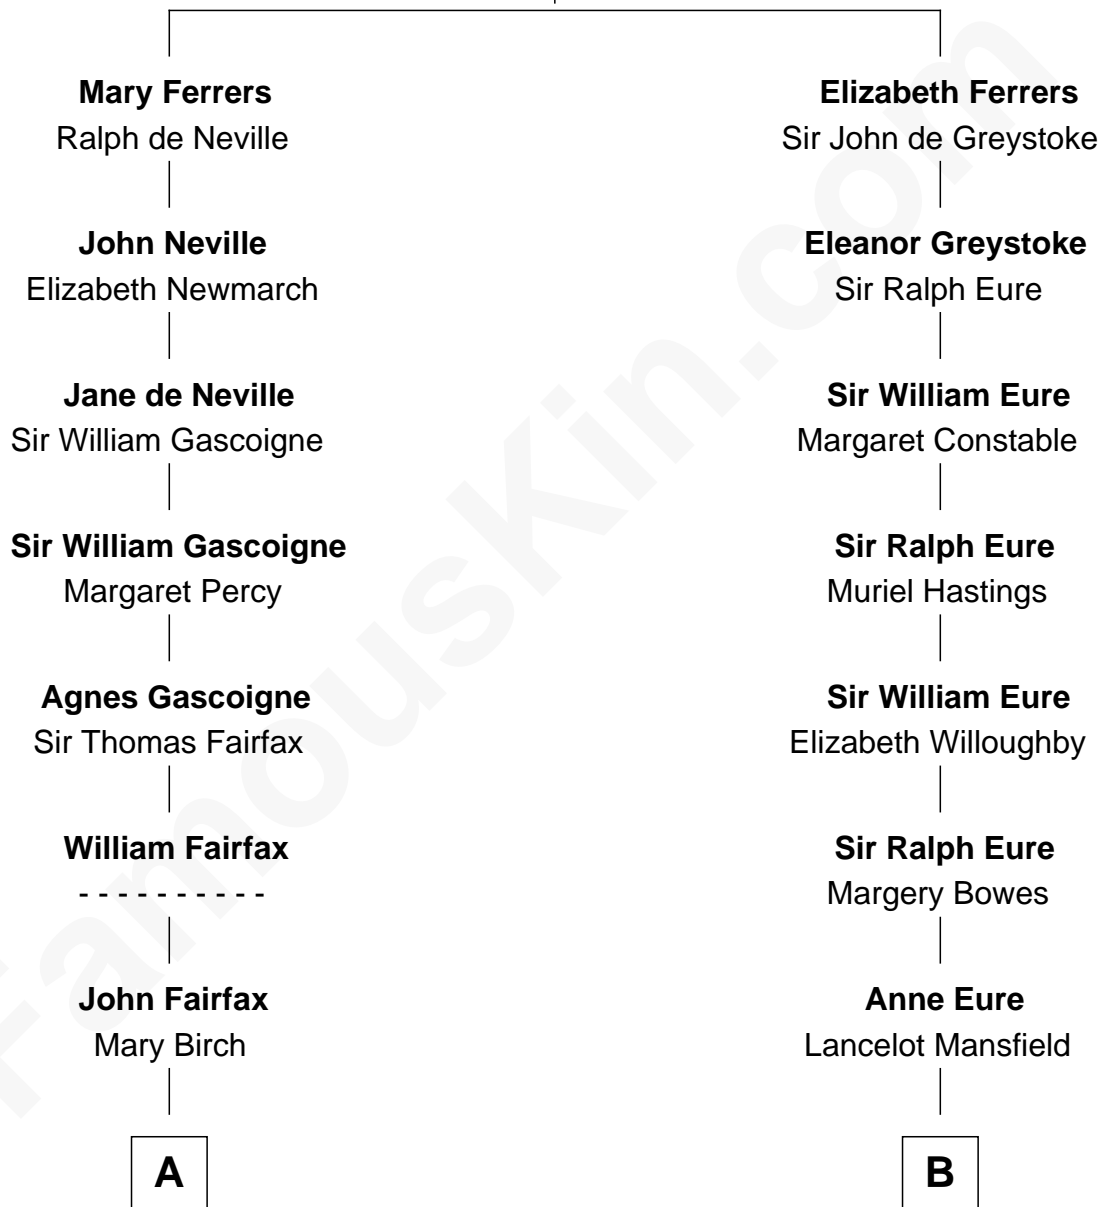

FamousKin.com Relationship Chart of

Guy Ritchie

British Filmmaker

18th cousin of

Endicott Peabody

62nd Governor of Massachusetts

Sir Robert de Ferrers

Joan Beaufort

C

John Vivian Ritchie
Amber Mary Parkinson

Guy Ritchie
British Filmmaker

D

Mary Elizabeth Parkman
Rt. Rev. Malcolm Endicott Peabody

Endicott Peabody
62nd Governor of Massachusetts

FamousKin.com