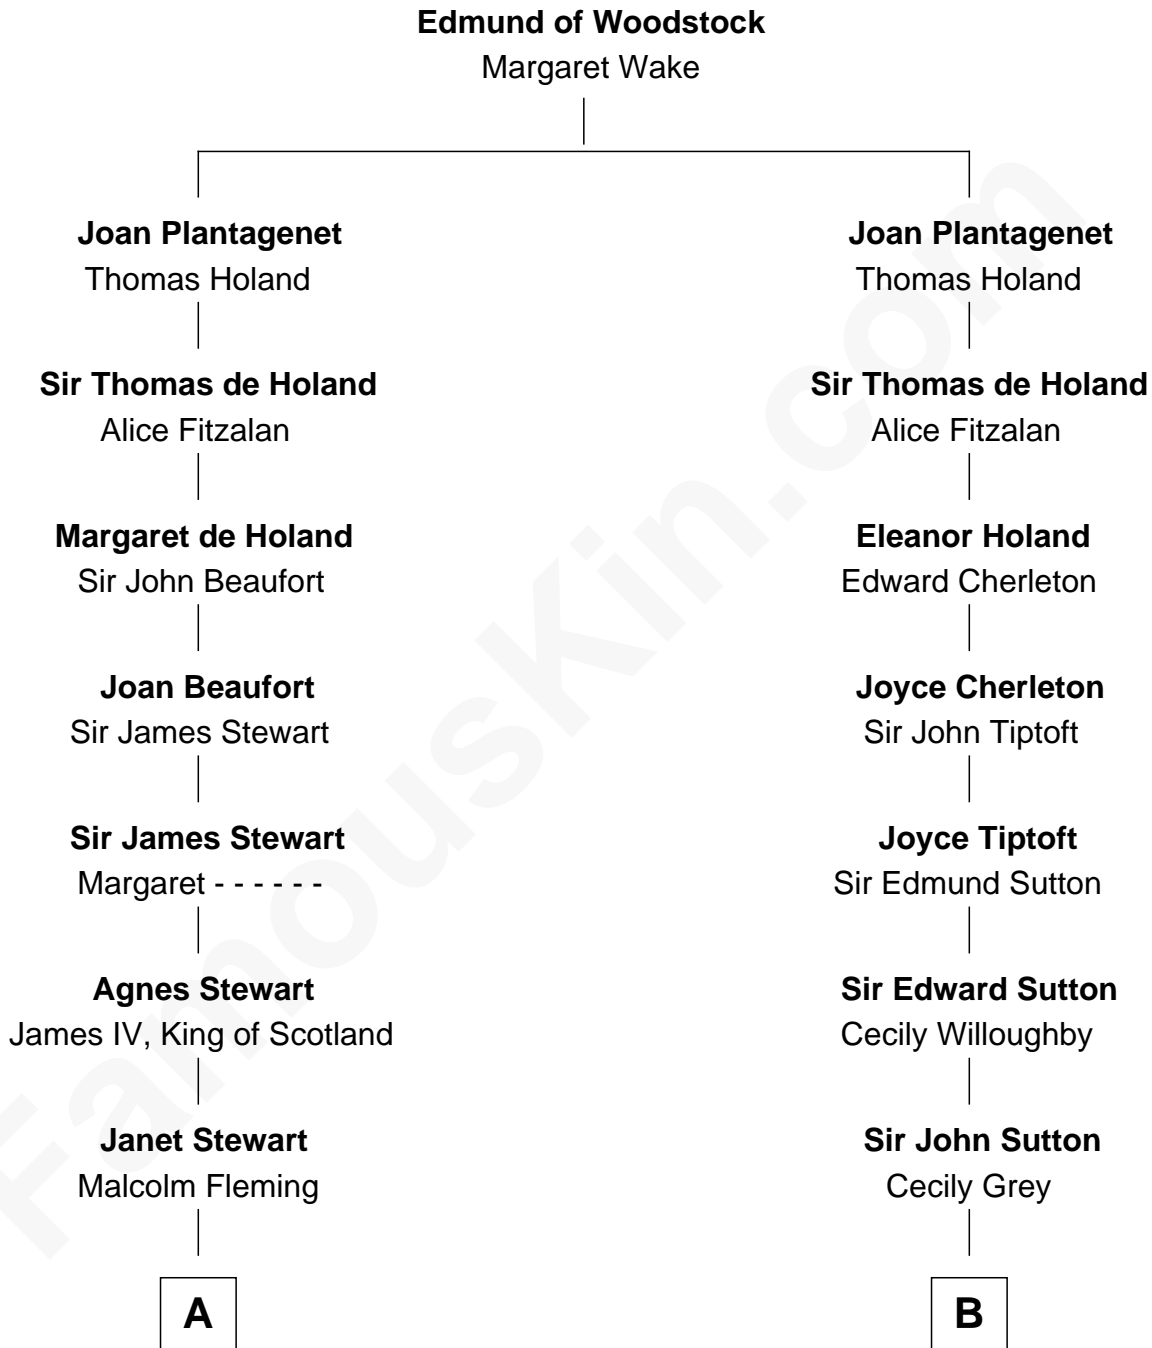

FamousKin.com Relationship Chart of

Guy Ritchie

British Filmmaker

18th cousin 2 times removed of

Endicott Peabody

62nd Governor of Massachusetts

FamousKin.com