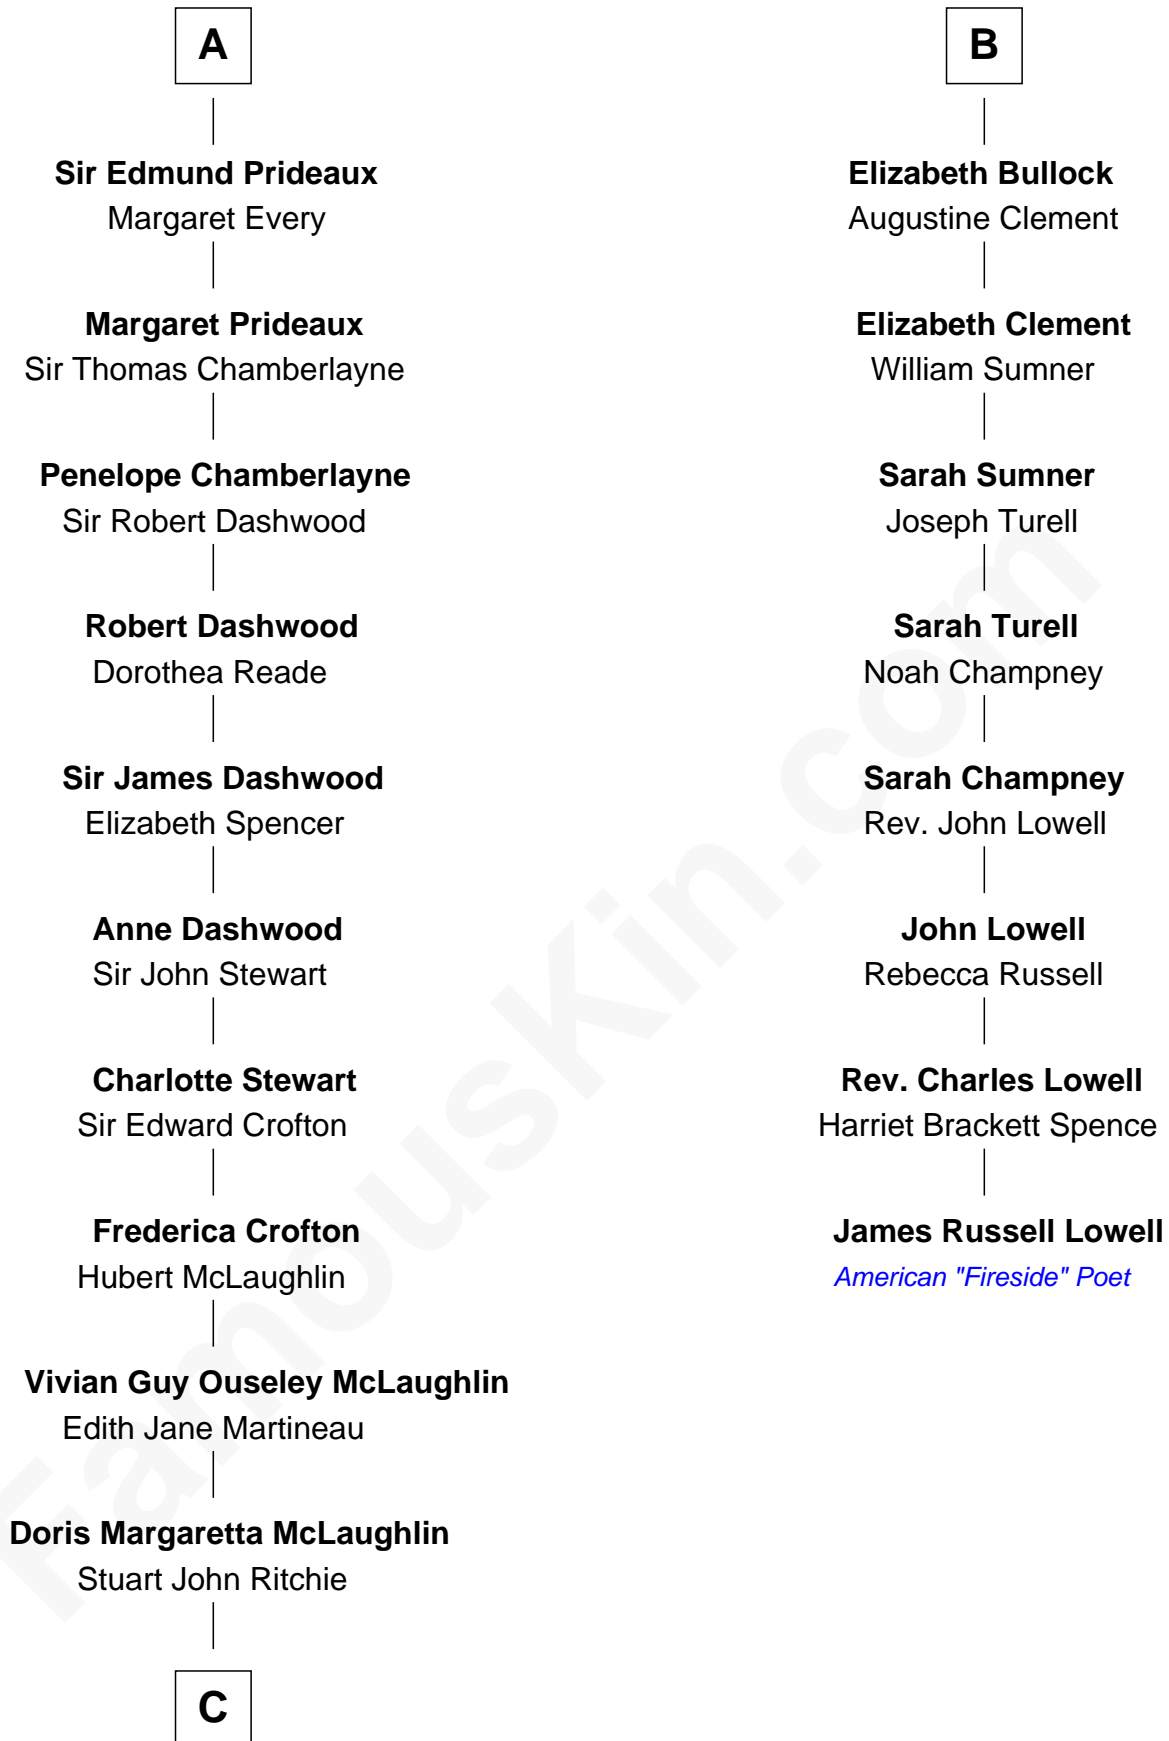

FamousKin.com Relationship Chart of

Guy Ritchie

British Filmmaker

14th cousin 4 times removed of

James Russell Lowell

American "Fireside" Poet

Sir John Howard

*with wife
Alice Tendring*

Sir Thomas Wyndham
Eleanor Scrope

Margaret Norreys
Gilbert Bullock

Margaret Wyndham
Sir Andrew Luttrell

Thomas Bullock
Alice Kingsmill

Margaret Luttrell
Peter Edgcumbe

Richard Bullock
Alice Berrington

Catherine Edgcumb
Sir Edmund Prideaux

William Bullock

A

B

C

John Vivian Ritchie
Amber Mary Parkinson

Guy Ritchie
British Filmmaker

FamousKin.com