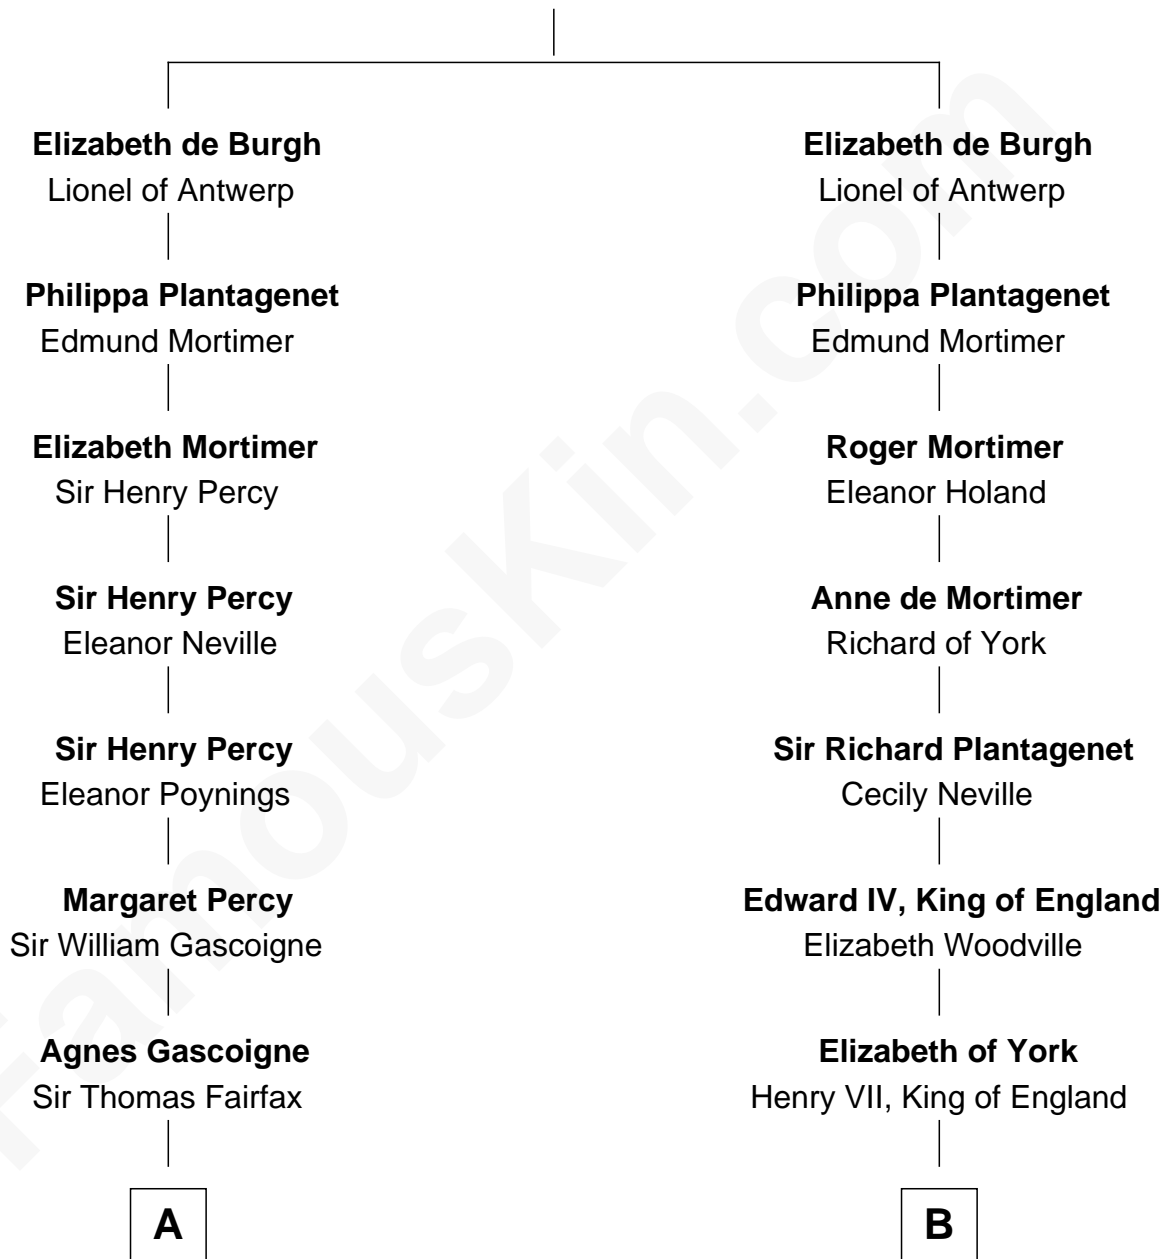

FamousKin.com Relationship Chart of

Guy Ritchie

British Filmmaker

19th cousin 1 time removed of

James Russell Lowell

American "Fireside" Poet

William de Burgh
Maude of Lancaster

C

Edith Jane Martineau
Vivian Guy Ouseley McLaughlin

Doris Margaretta McLaughlin
Stuart John Ritchie

John Vivian Ritchie
Amber Mary Parkinson

Guy Ritchie
British Filmmaker

D

Mary Whipple Trail
Keith Spence

Harriet Brackett Spence
Rev. Charles Lowell

James Russell Lowell
American "Fireside" Poet

FamousKin.com