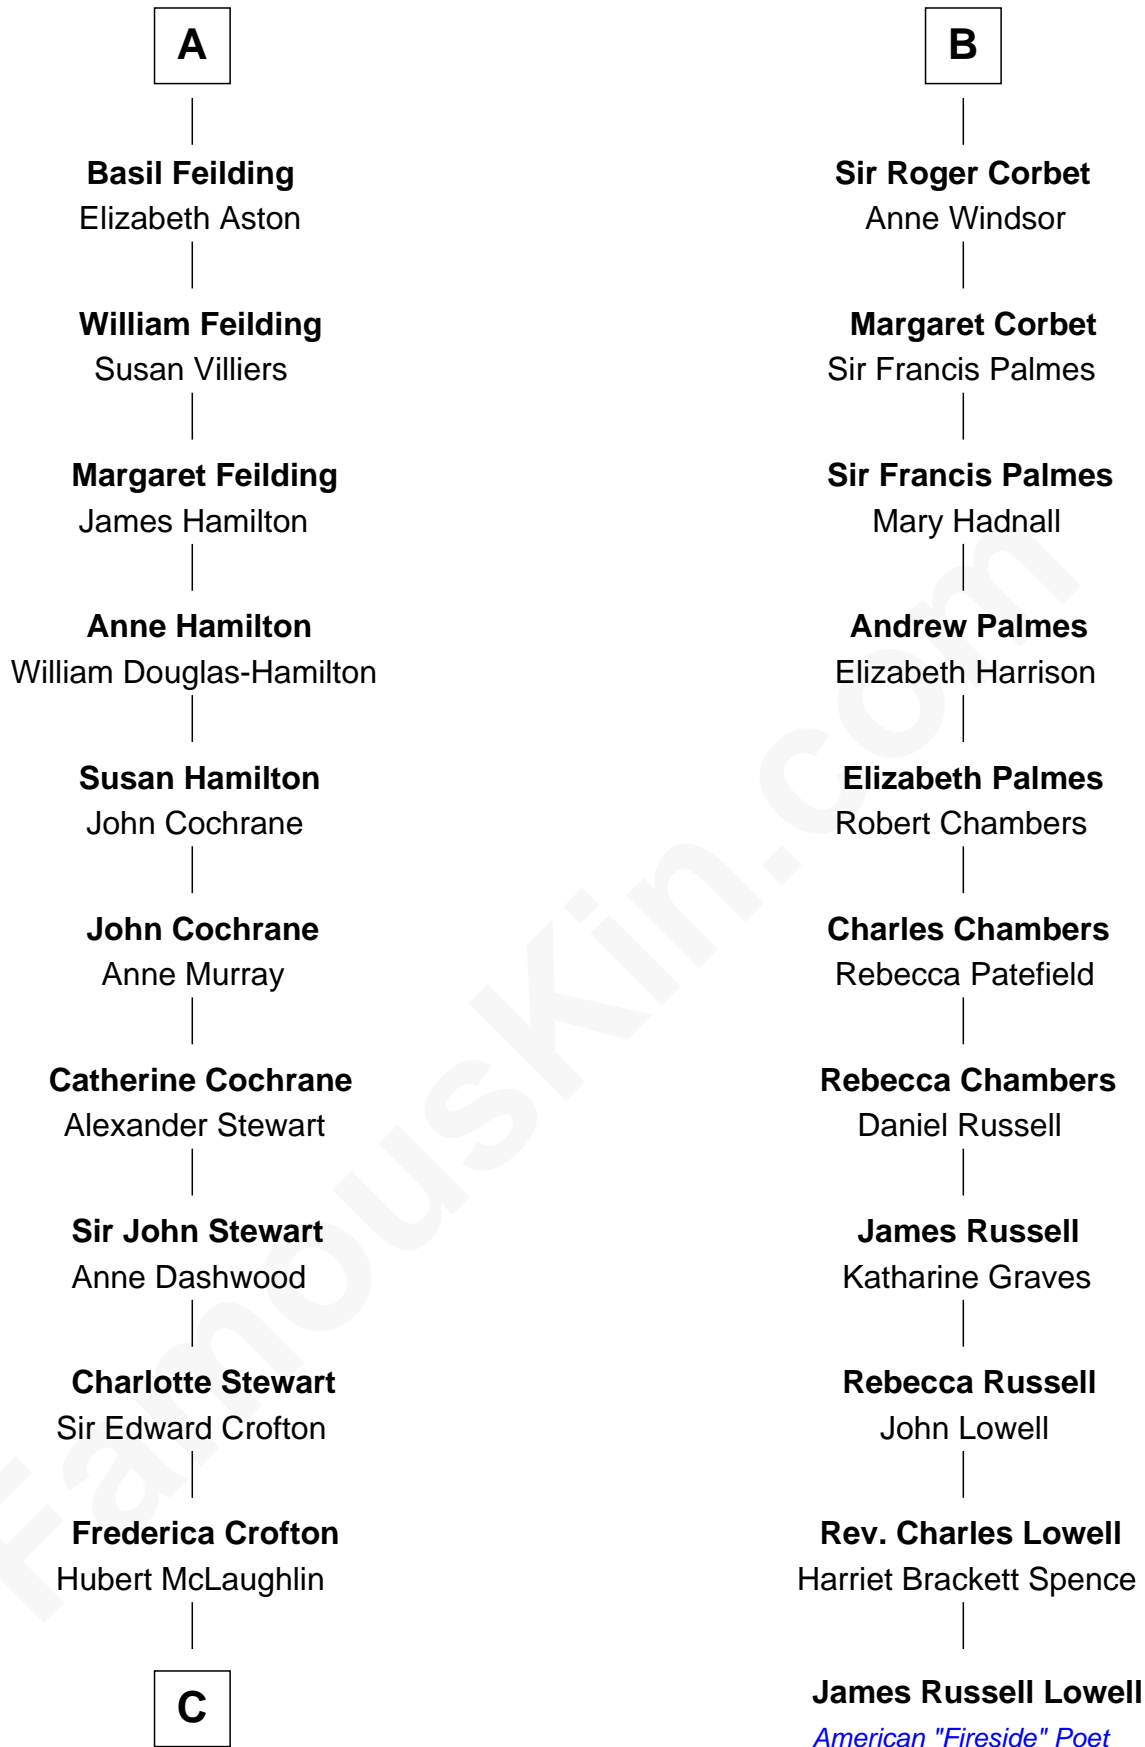

FamousKin.com Relationship Chart of

Guy Ritchie

British Filmmaker

17th cousin 3 times removed of

James Russell Lowell

American "Fireside" Poet

Sir John Crophull

Margery de Verdun

William Parr

Mary Salisbury

Maud Parr

Sir Ralph Lane

Dorothy Lane

Sir William Feilding

A

Thomas Crophull

Sybil Delabere

Agnes Crophull

Sir Walter Devereux

Sir Walter Devereux

Elizabeth Bromwich

Sir Walter Devereux

Elizabeth Merbery

Sir Walter Devereux

Anne Ferrers

Elizabeth Devereux

Sir Richard Corbet

Sir Robert Corbet

Elizabeth Vernon

B

C

—
Vivian Guy Ouseley McLaughlin