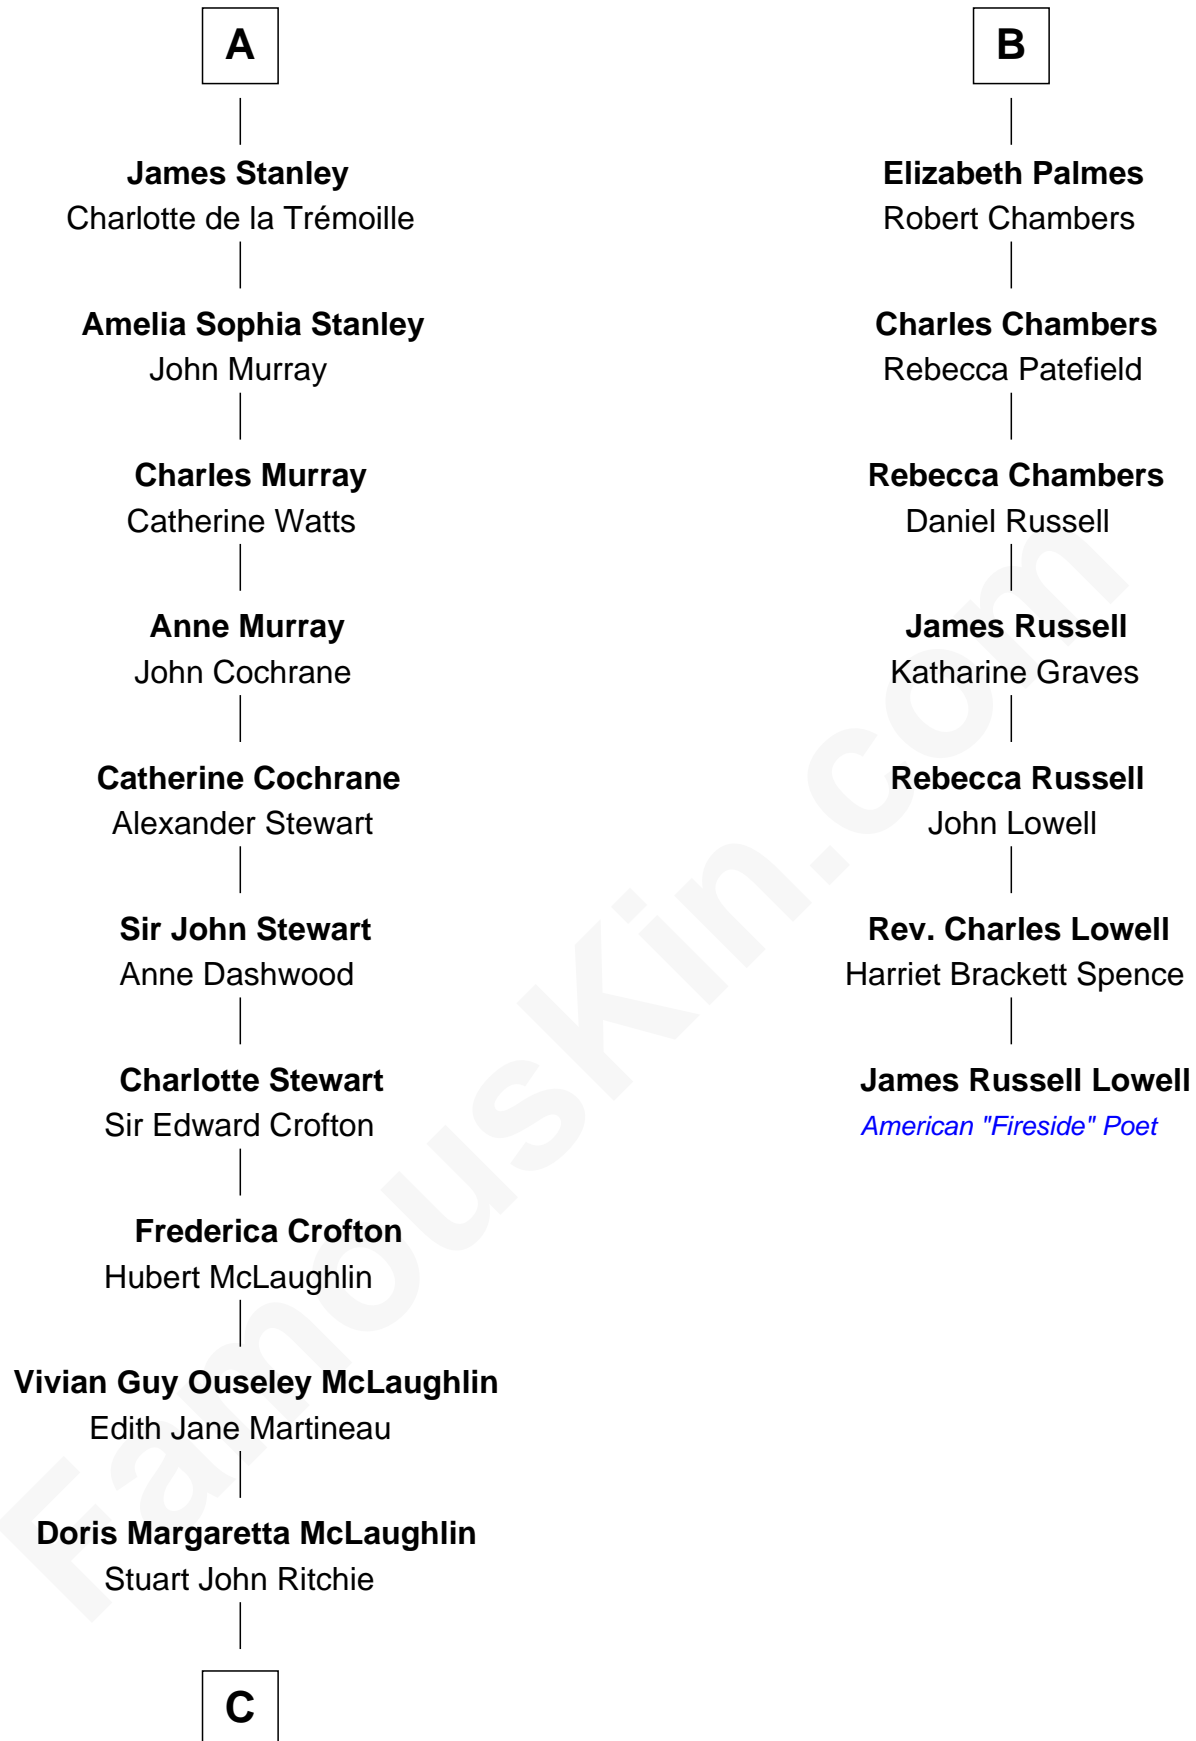

FamousKin.com Relationship Chart of

Guy Ritchie

British Filmmaker

13th cousin 5 times removed of

James Russell Lowell

American "Fireside" Poet

C

John Vivian Ritchie
Amber Mary Parkinson