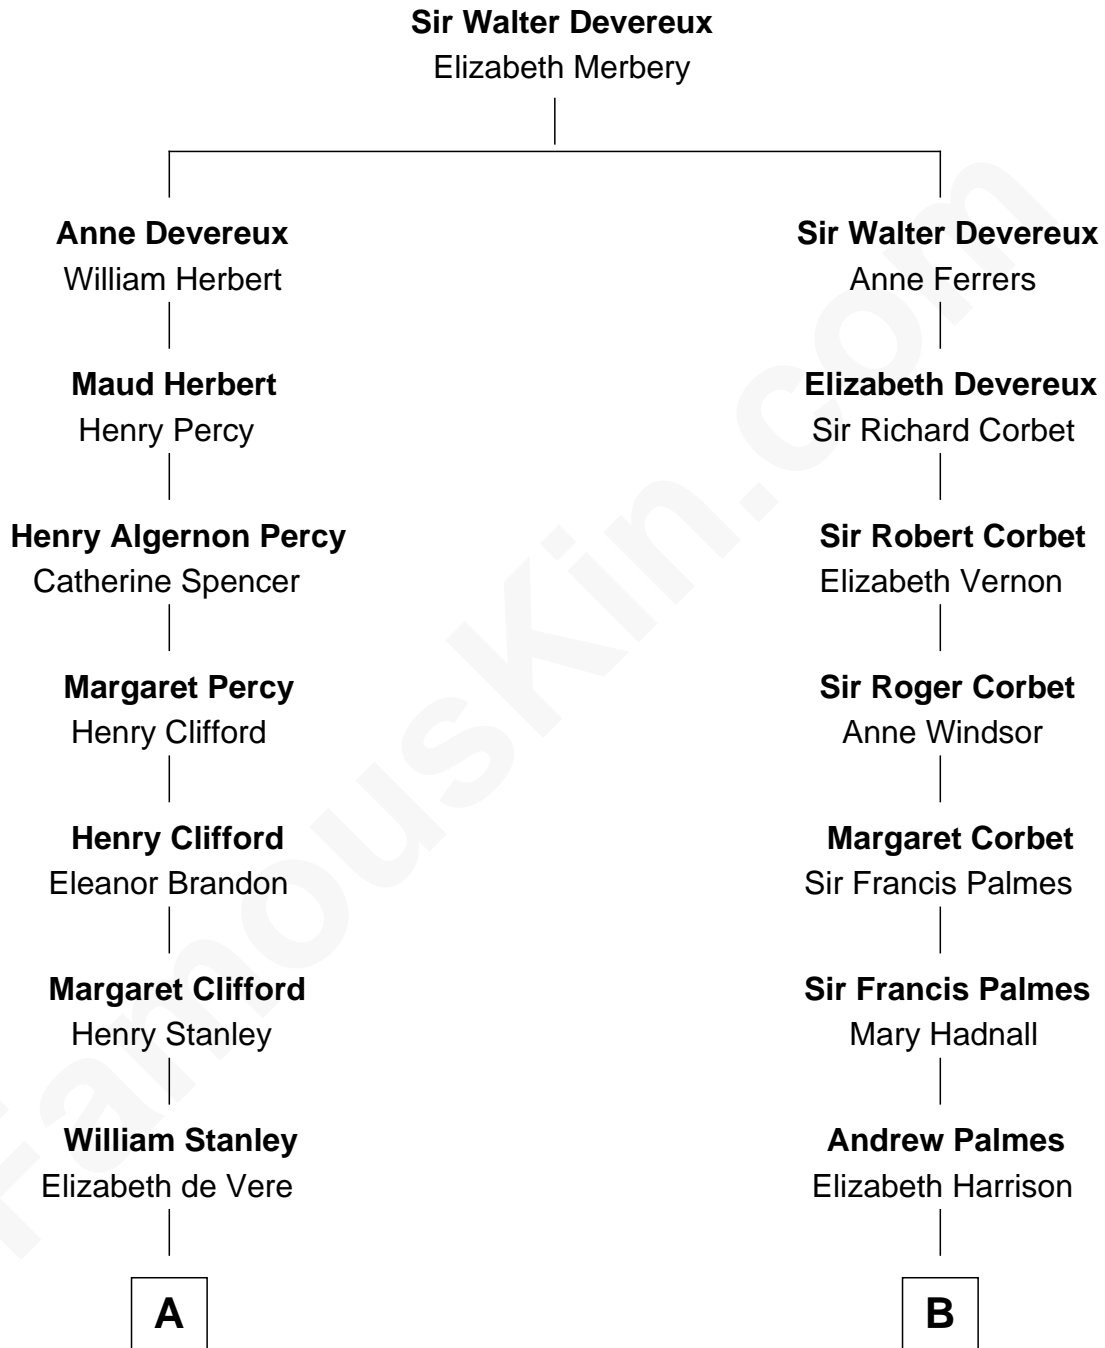

FamousKin.com Relationship Chart of

Guy Ritchie

British Filmmaker

13th cousin 5 times removed of

James Russell Lowell

American "Fireside" Poet

C

John Vivian Ritchie
Amber Mary Parkinson