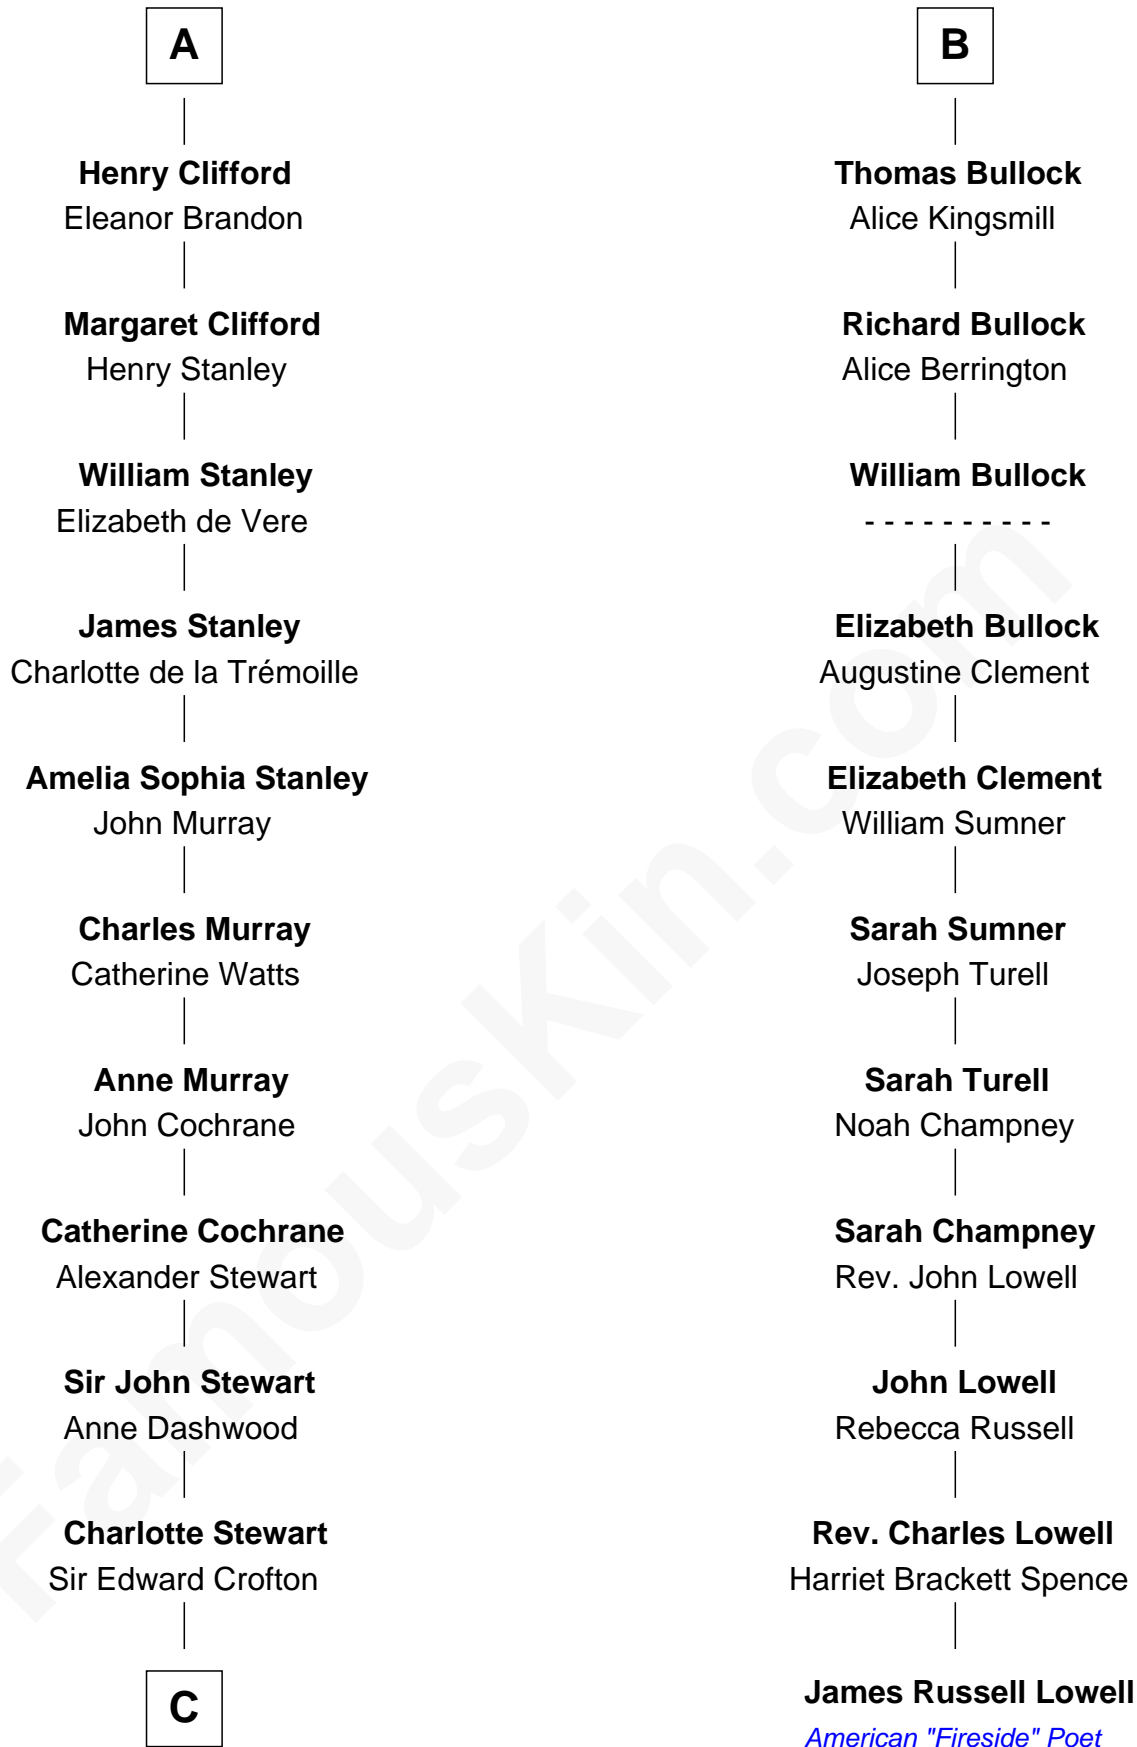

# FamousKin.com Relationship Chart of

**Guy Ritchie**

*British Filmmaker*

17th cousin 4 times removed of

**James Russell Lowell**

*American "Fireside" Poet*

**Hugh le Despencer**

Eleanor de Clare

**Eleanor Beaufort**

Sir Robert Spencer

**Catherine Spencer**

Henry Algernon Percy

**Margaret Percy**

Henry Clifford

**A**

**Isabel le Despencer**

Richard Fitzalan

**Sir Edmund Fitzalan**

Sibyl de Montagu

**Philippe Fitzalan**

Sir Richard Sergeaux

**Alice Sergeaux**

Sir Richard de Vere

**Sir John de Vere**

Elizabeth Howard

**Joan de Vere**

Sir William Norreys

**Margaret Norreys**

Gilbert Bullock

**B**

**C**

Frederica Crofton