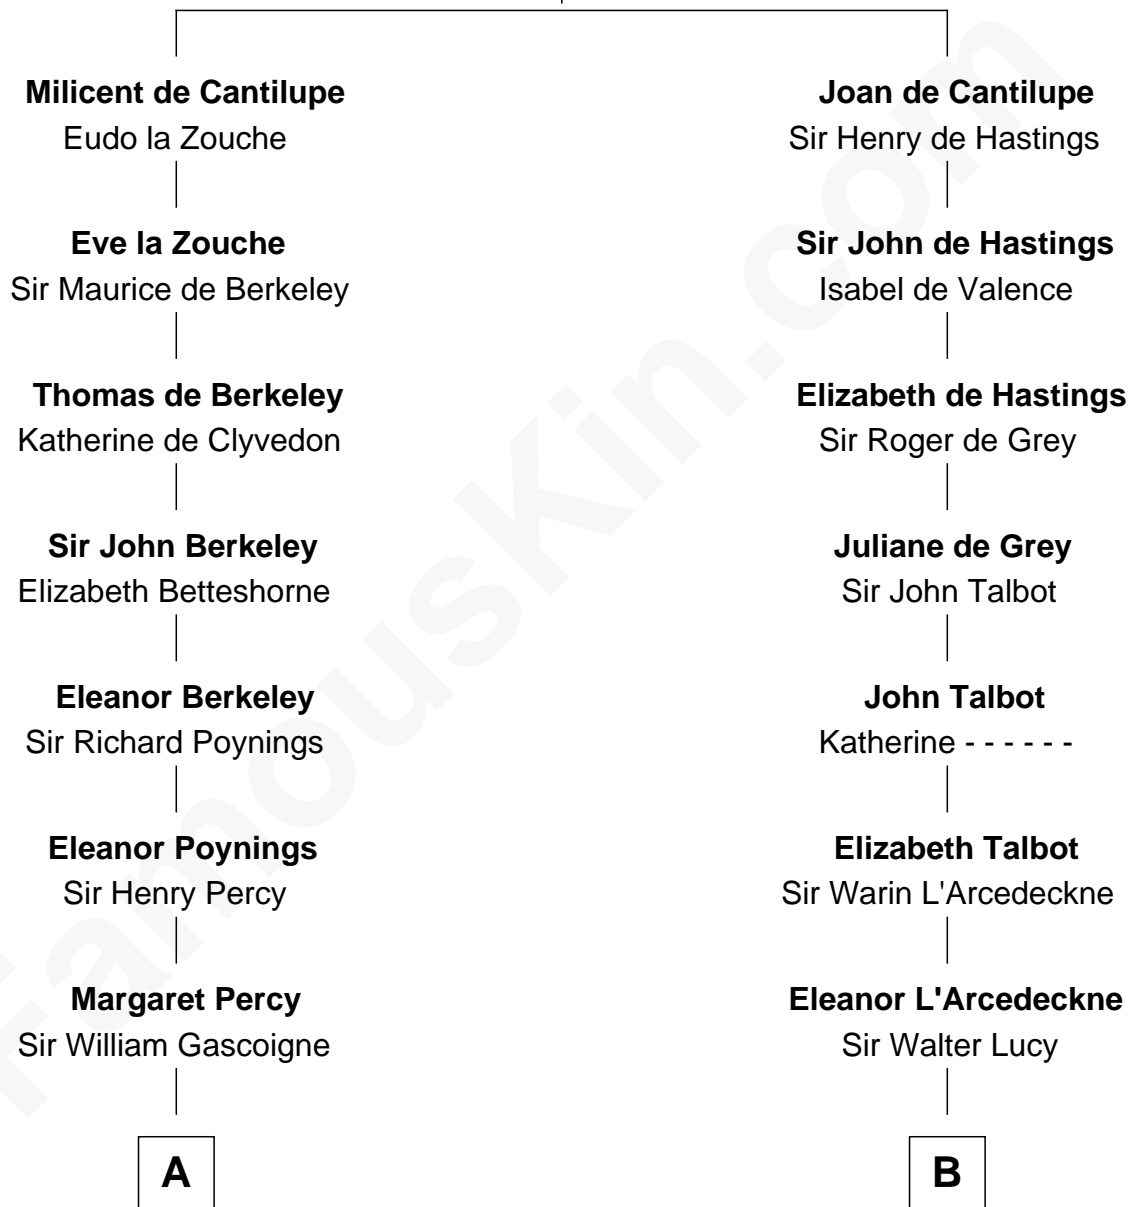

FamousKin.com Relationship Chart of

Guy Ritchie

British Filmmaker

21st cousin of

James Russell Lowell

American "Fireside" Poet

Sir William de Cantilupe

Eve de Braiose

C

William Martineau
Margaretta Sarah Mason

Edith Jane Martineau
Vivian Guy Ouseley McLaughlin

Doris Margaretta McLaughlin
Stuart John Ritchie

John Vivian Ritchie
Amber Mary Parkinson

Guy Ritchie
British Filmmaker